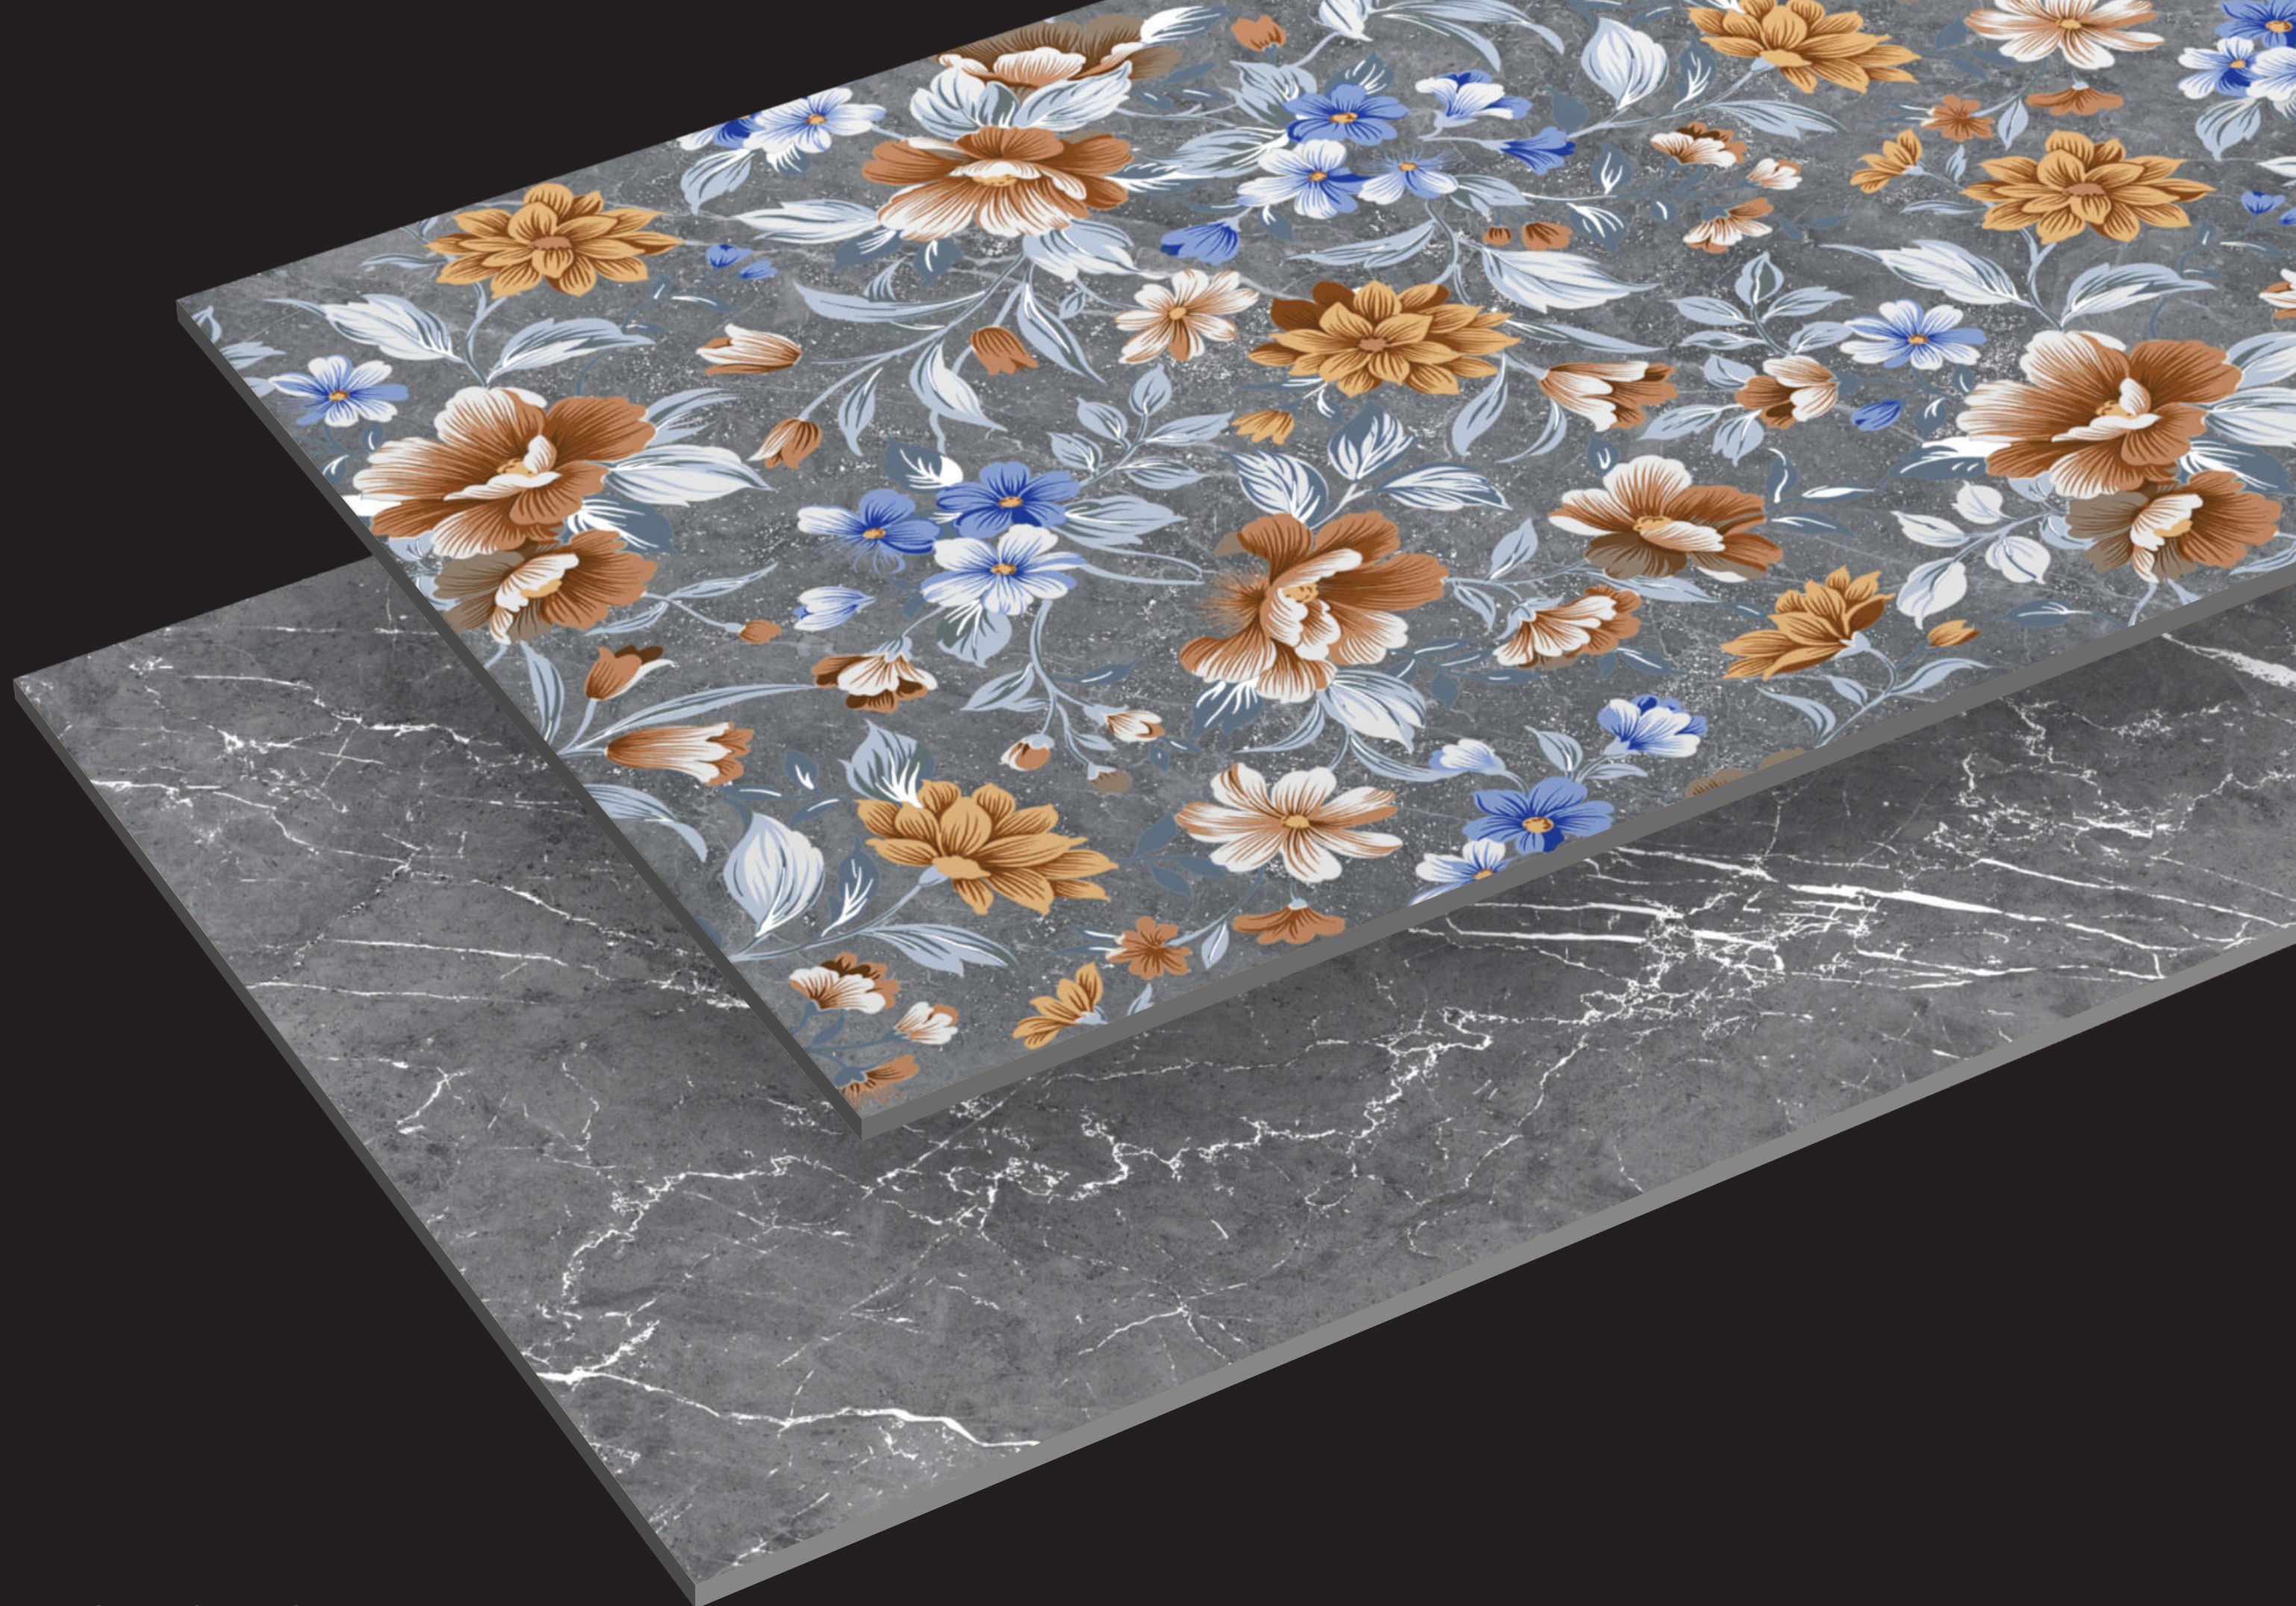

VINTAGE HL & NERO