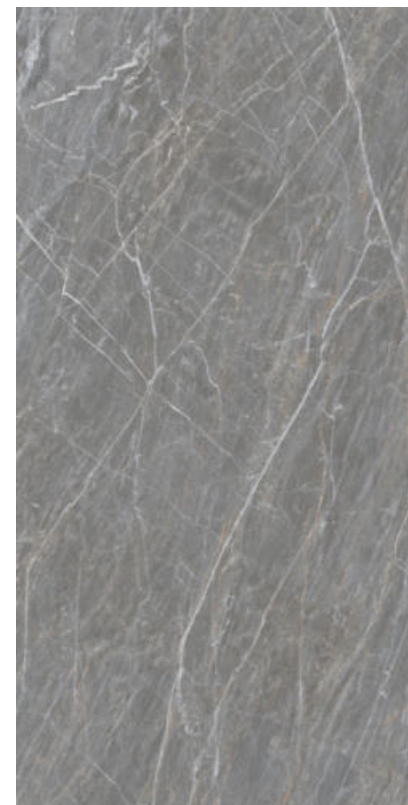

Easy to
Install

<0.05% Water
Absorption

Random
Design

VELOURS HL

VELOURS BROWN

RANDOM 04

VELOURS HL & BROWN

VELOURS HL & GREY