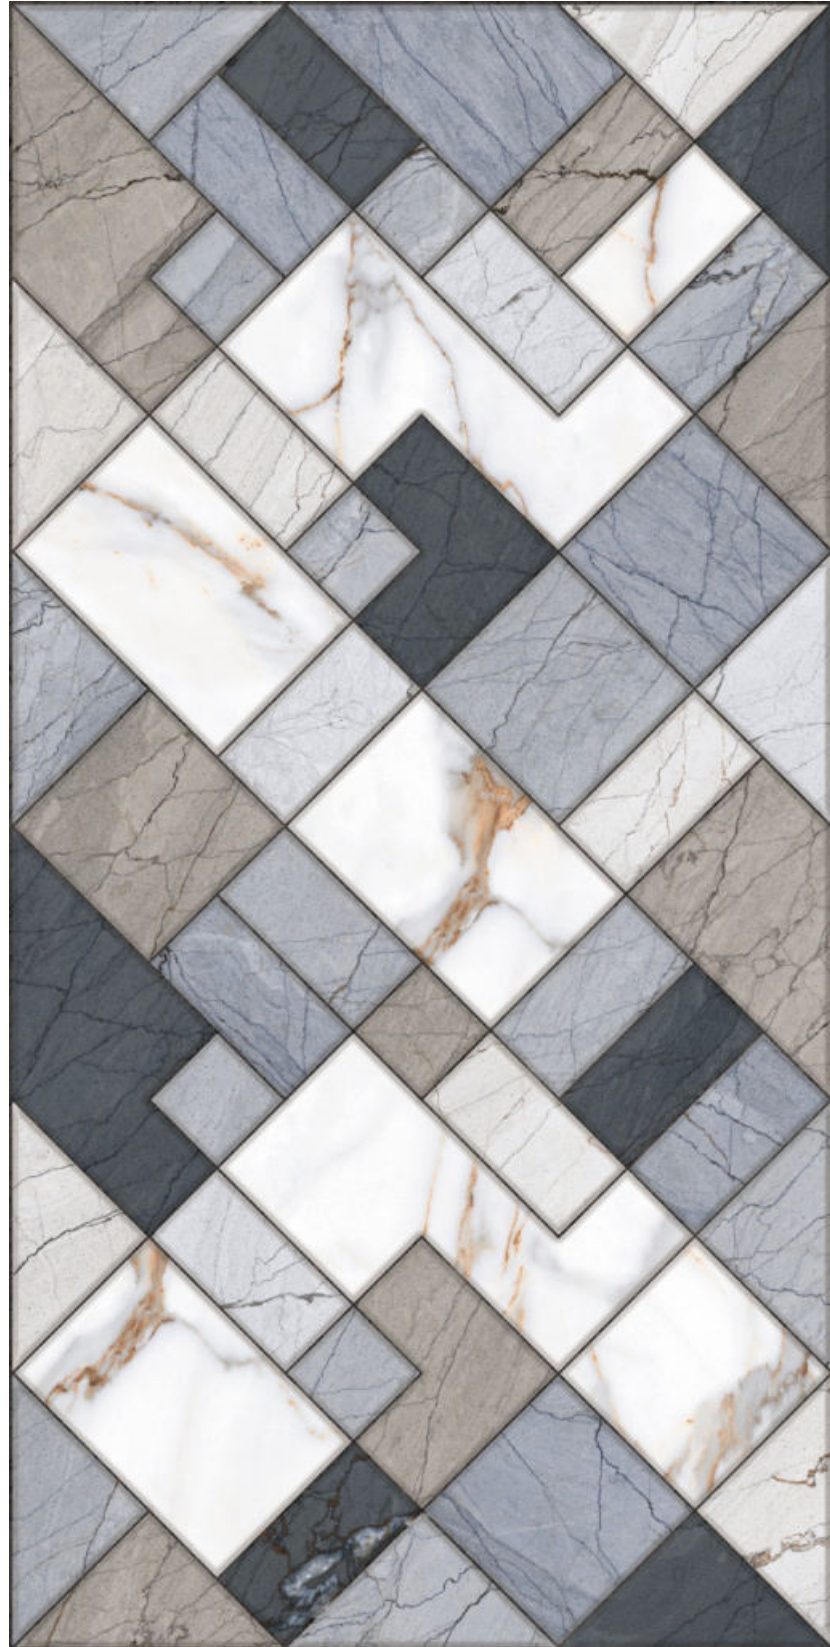

TURKISH HL & CLASSIC |

600X SIZE
1200MM

100%
GVT
BODY

CARVING
FINISH

GLAZED
VITRIFIED TILES

High
Strength

Easy to
Install

<0.05% Water
Absorption

Random
Design