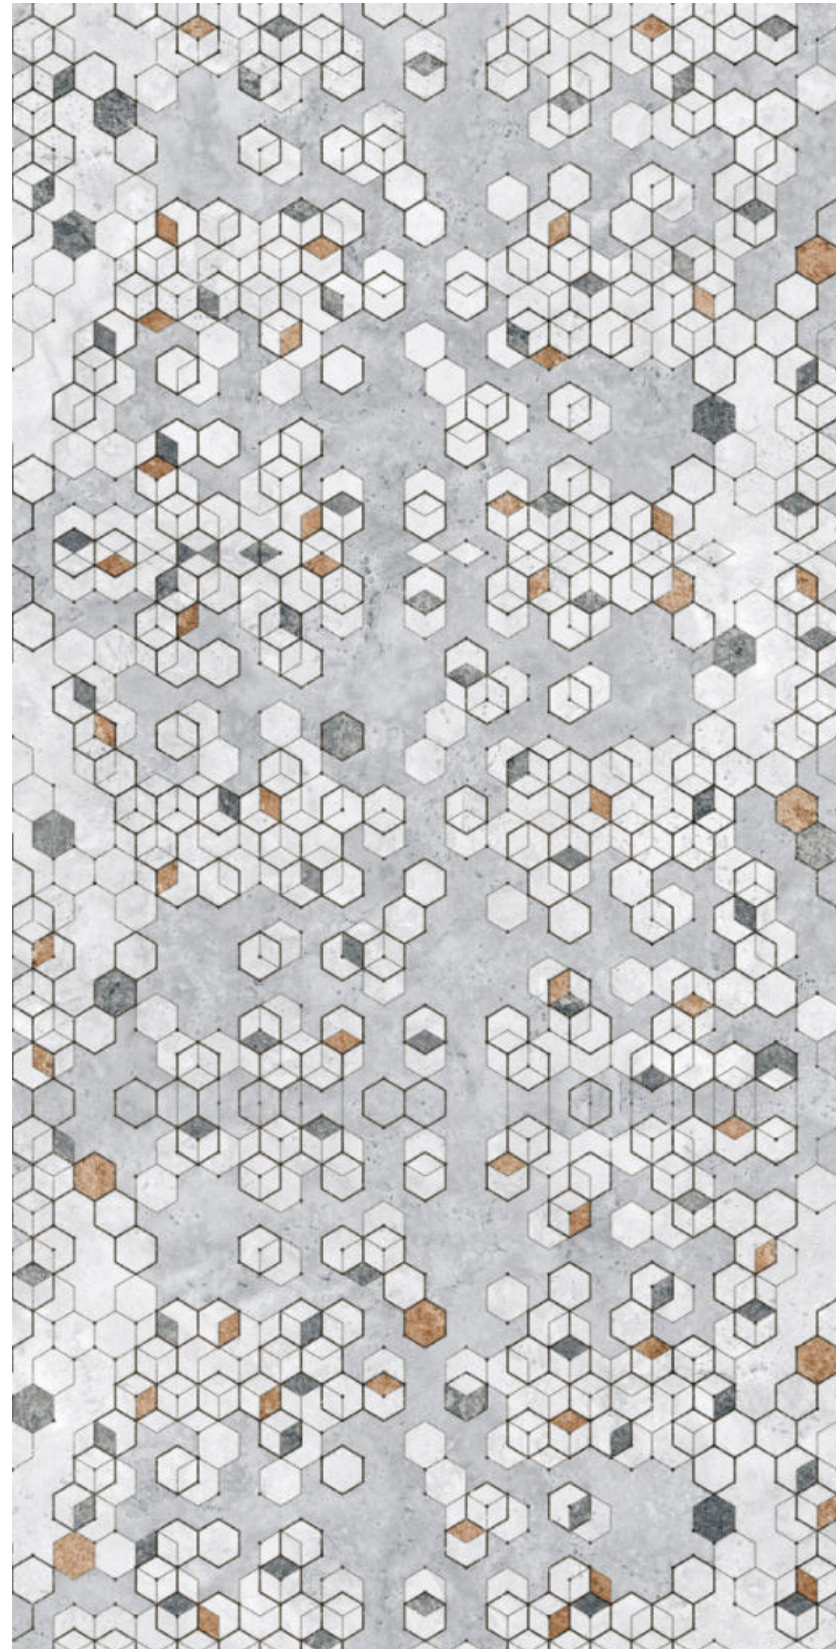

CASTELLO HL & LGY |

600X SIZE
1200MM

100%
GVT
BODY

CARVING
FINISH

GLAZED
VITRIFIED TILES

High
Strength

Easy to
Install

<0.05% Water
Absorption

Random
Design