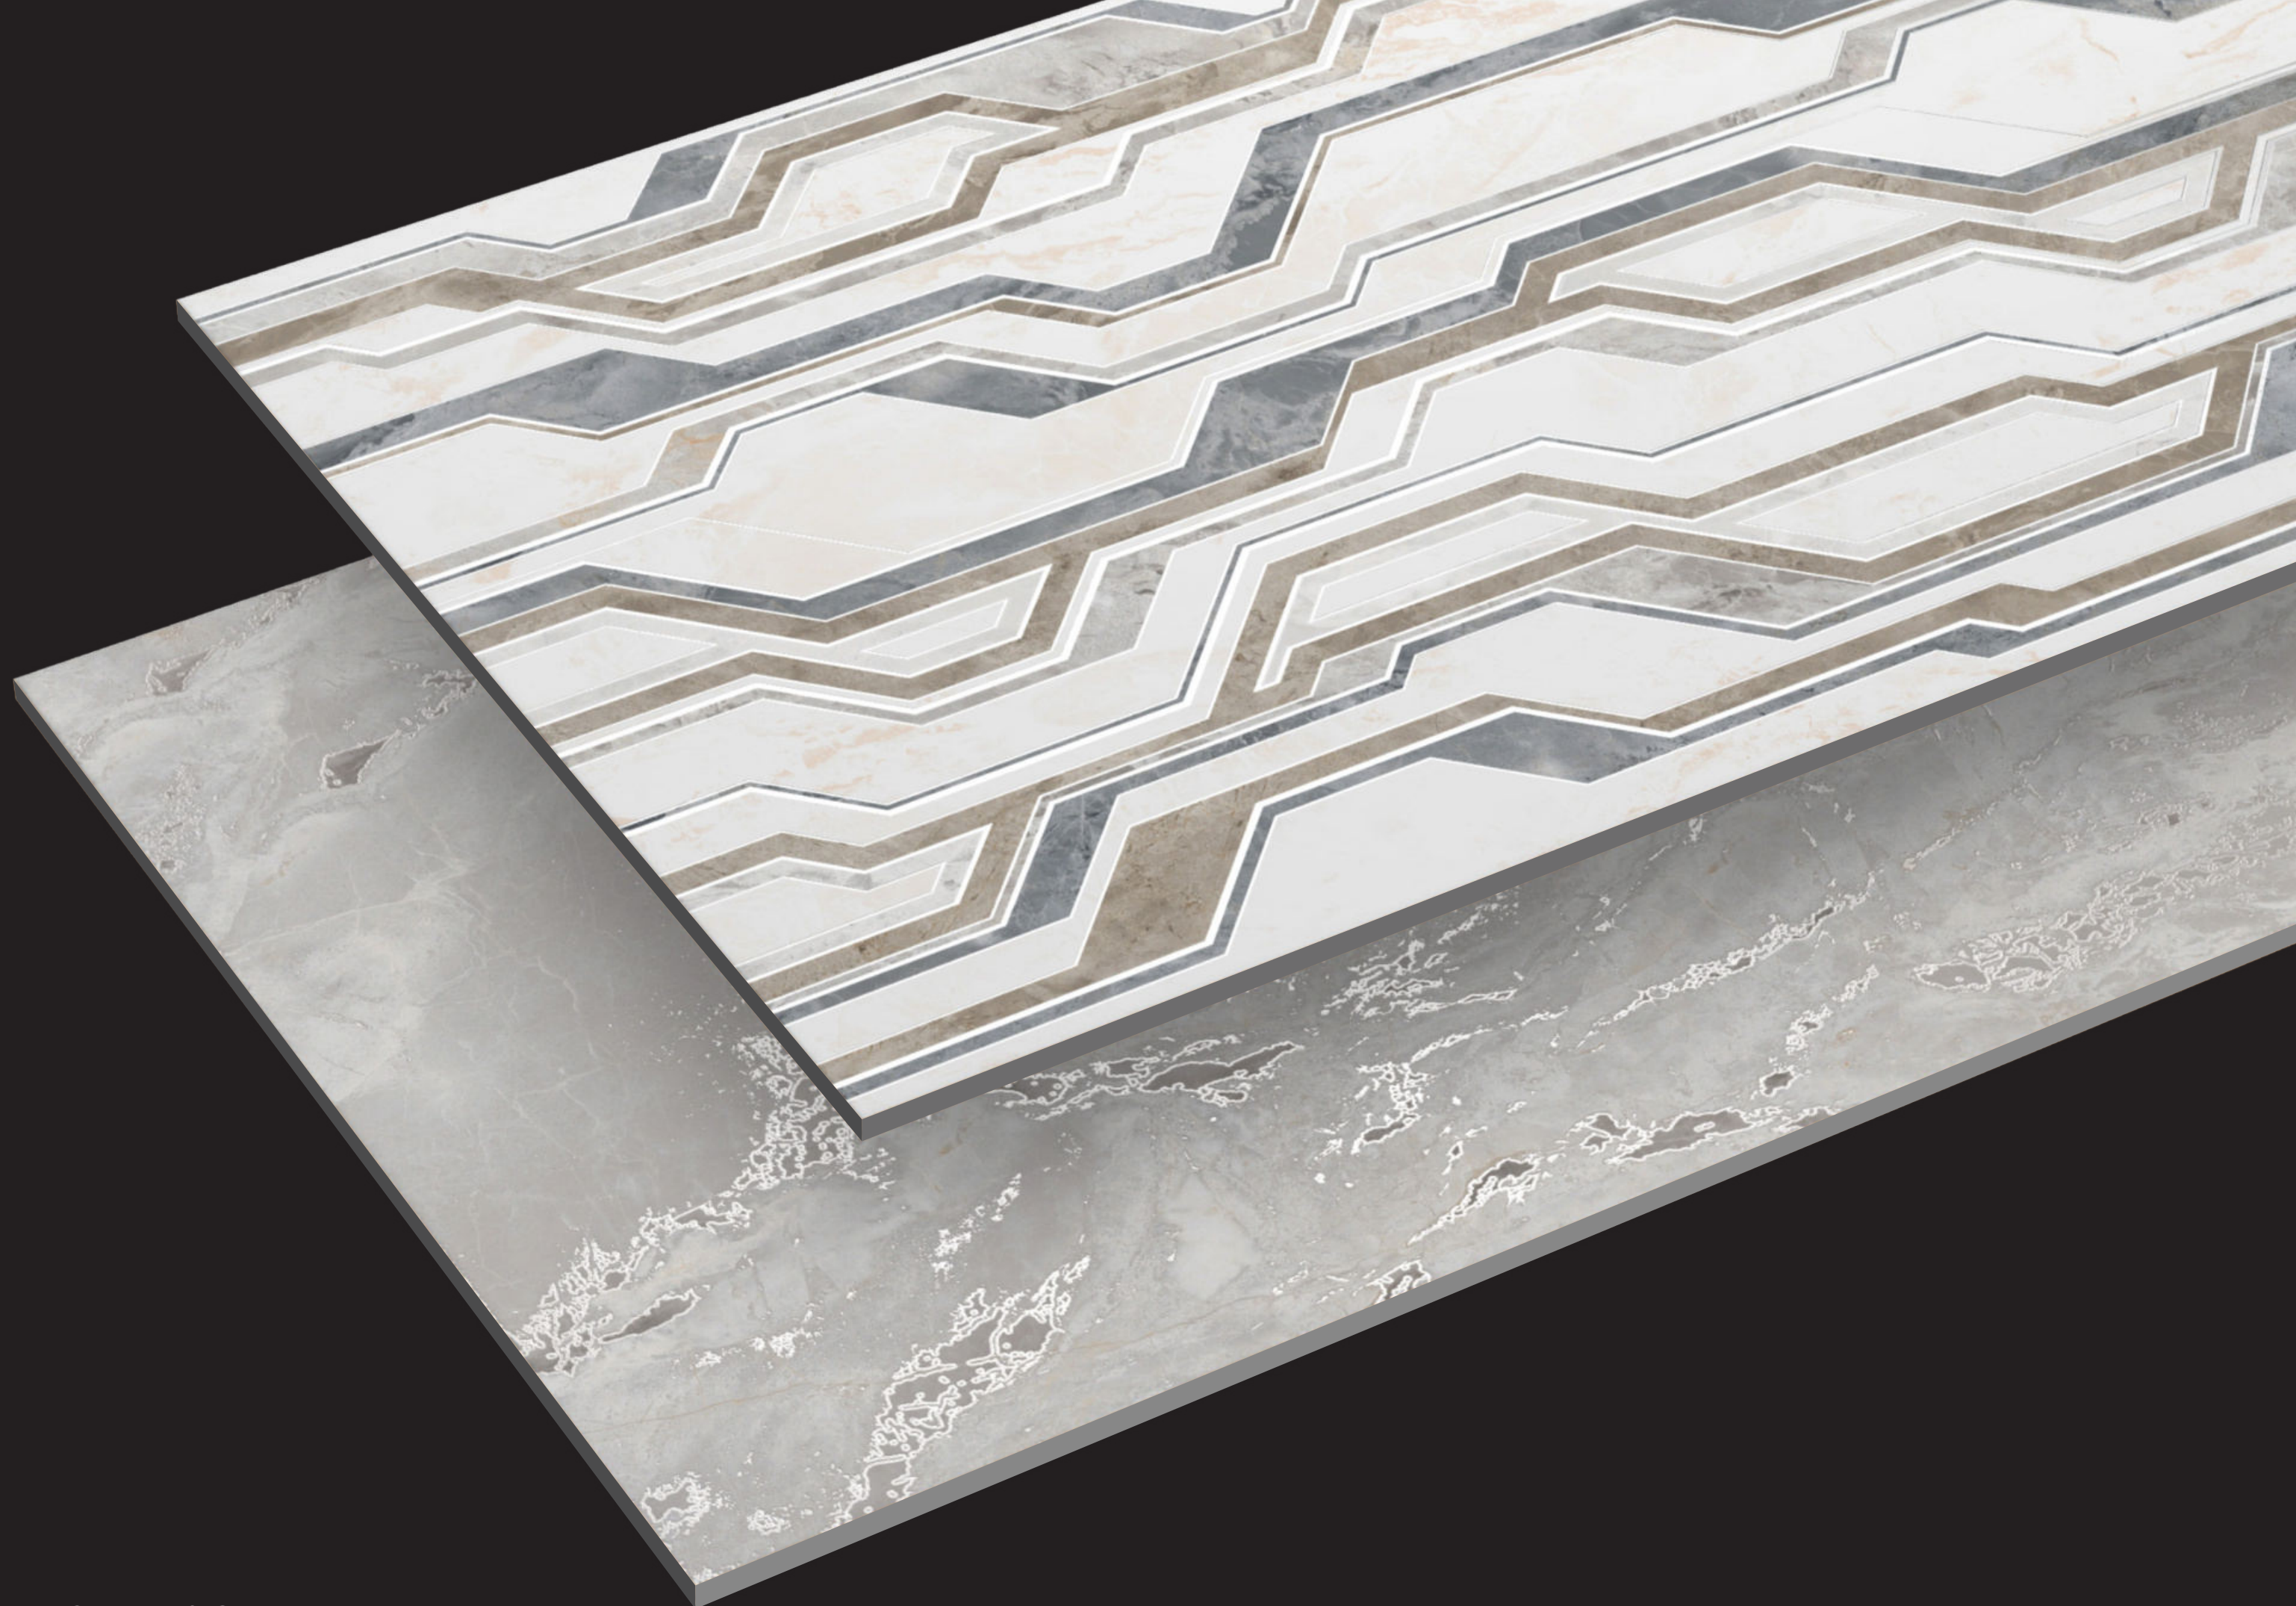

ARIZONA HL & GREY