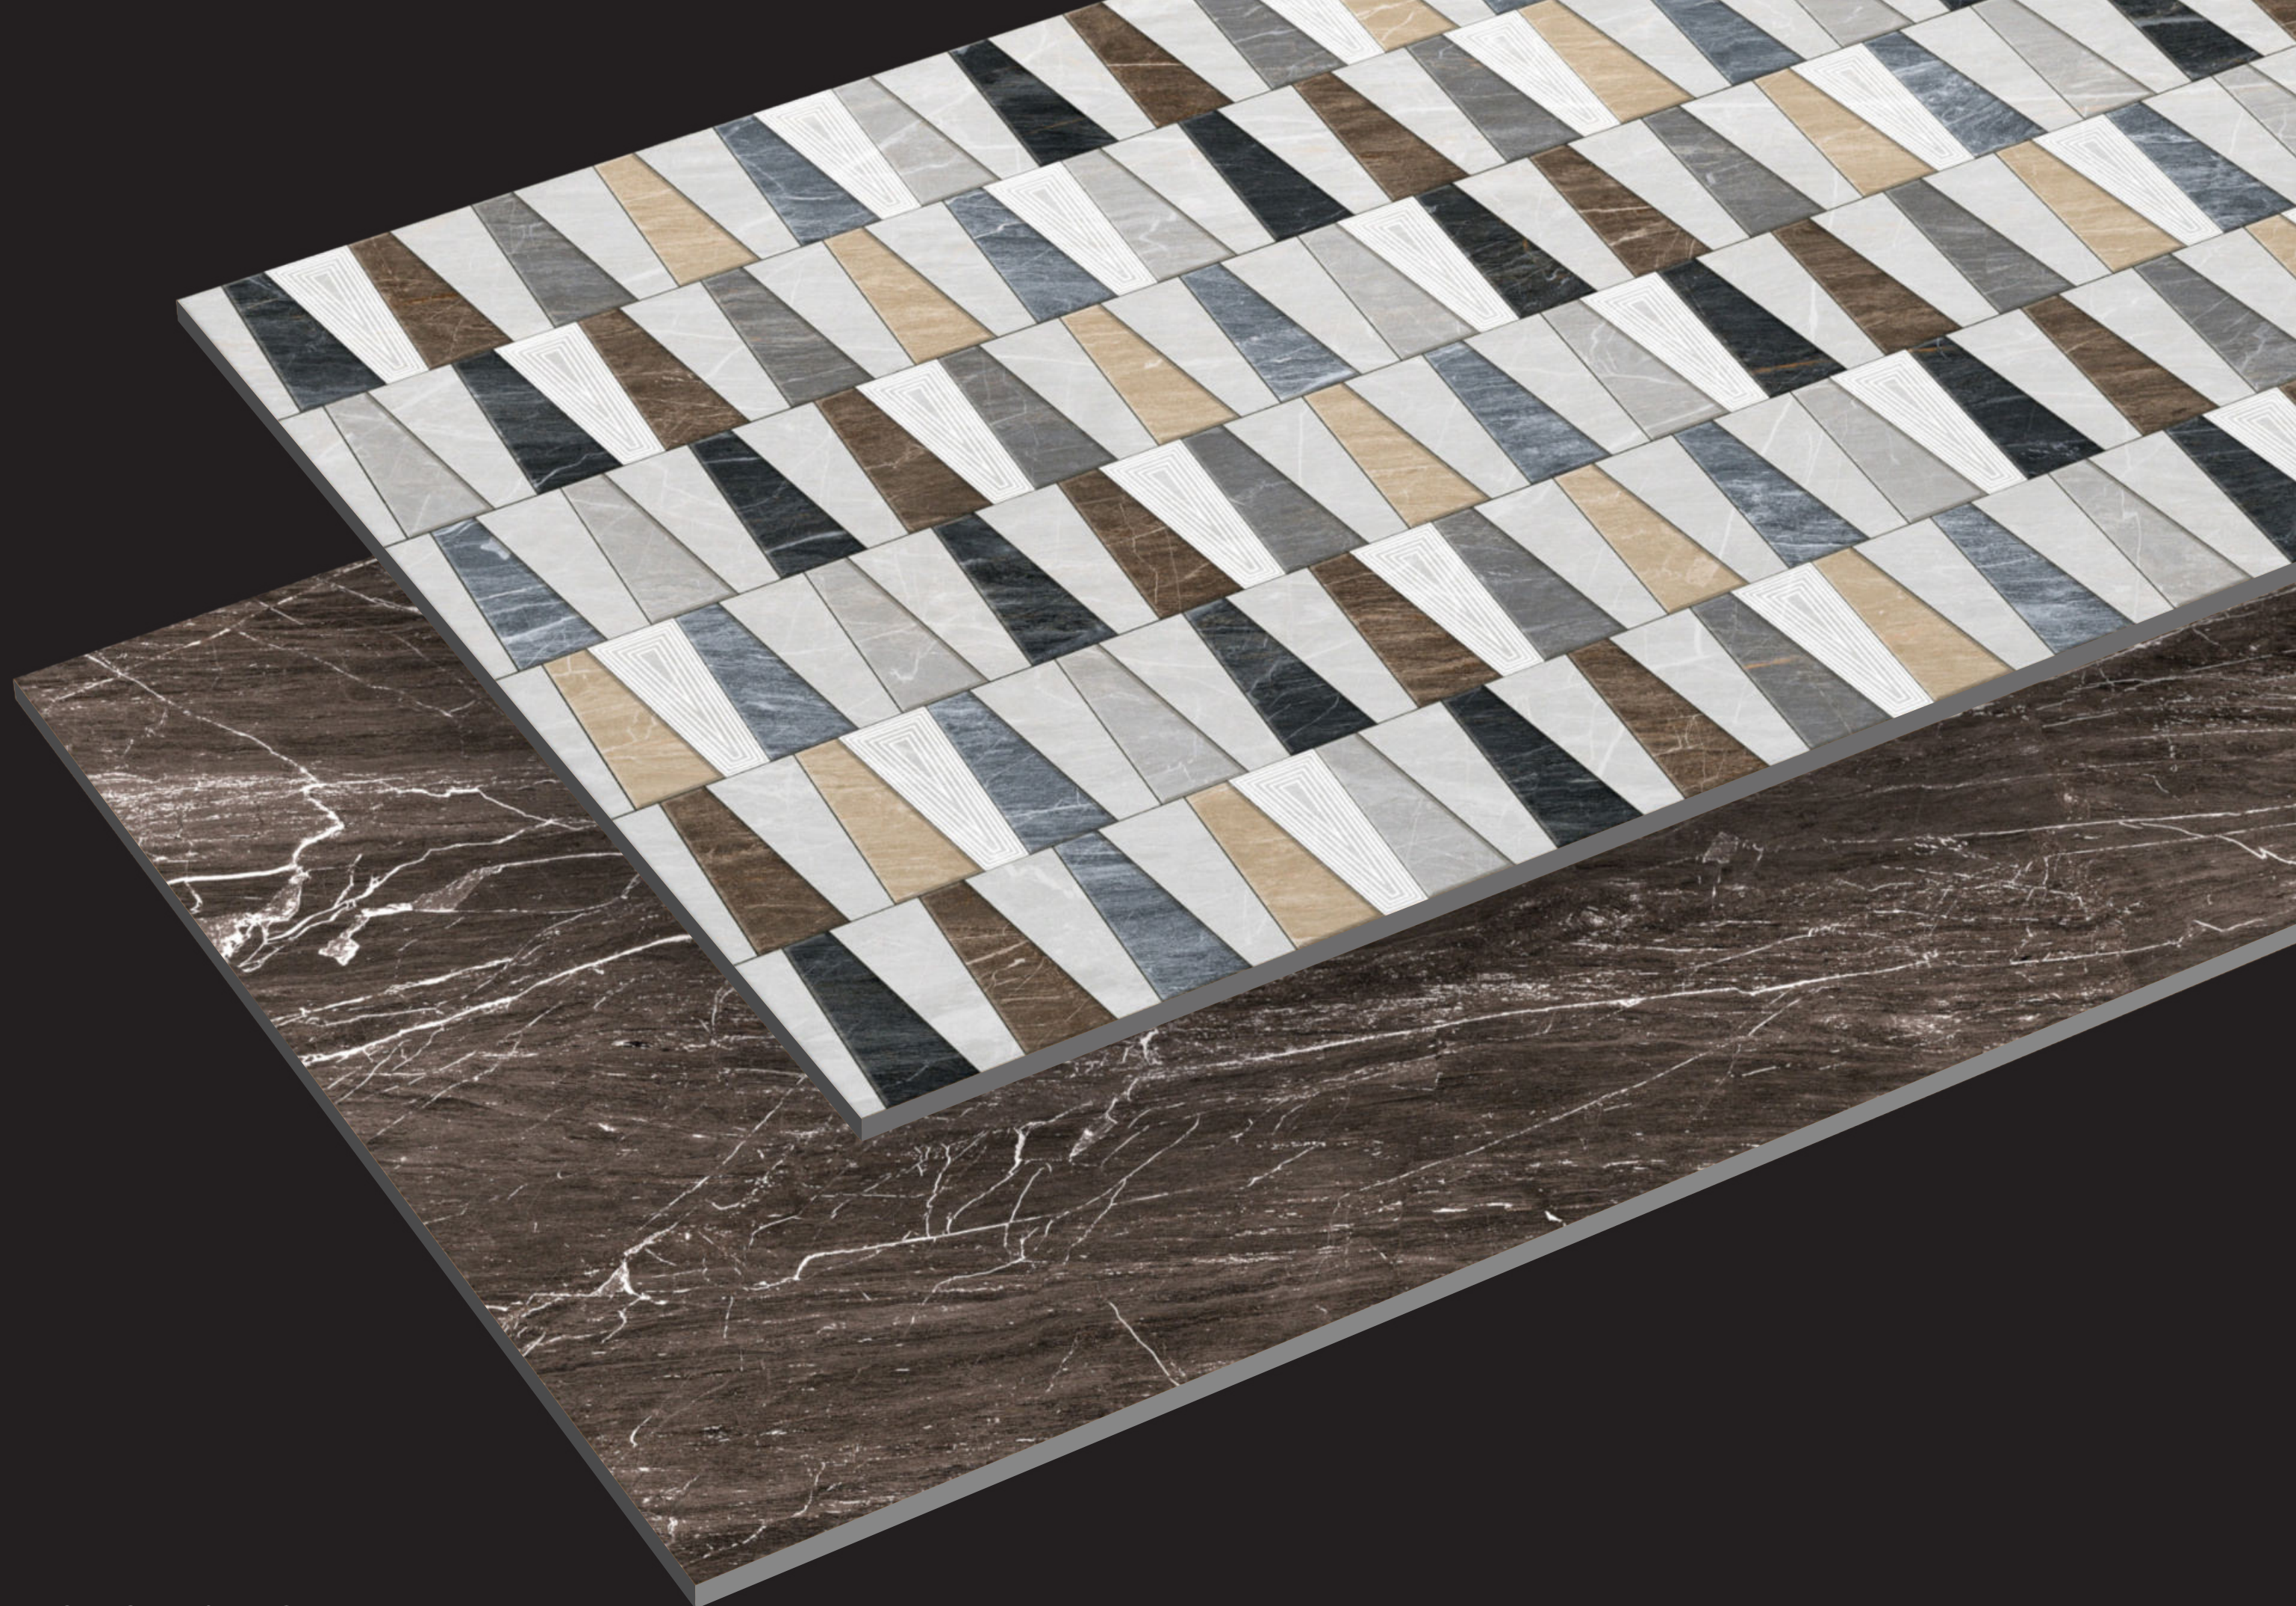

VELOURS HL & BROWN