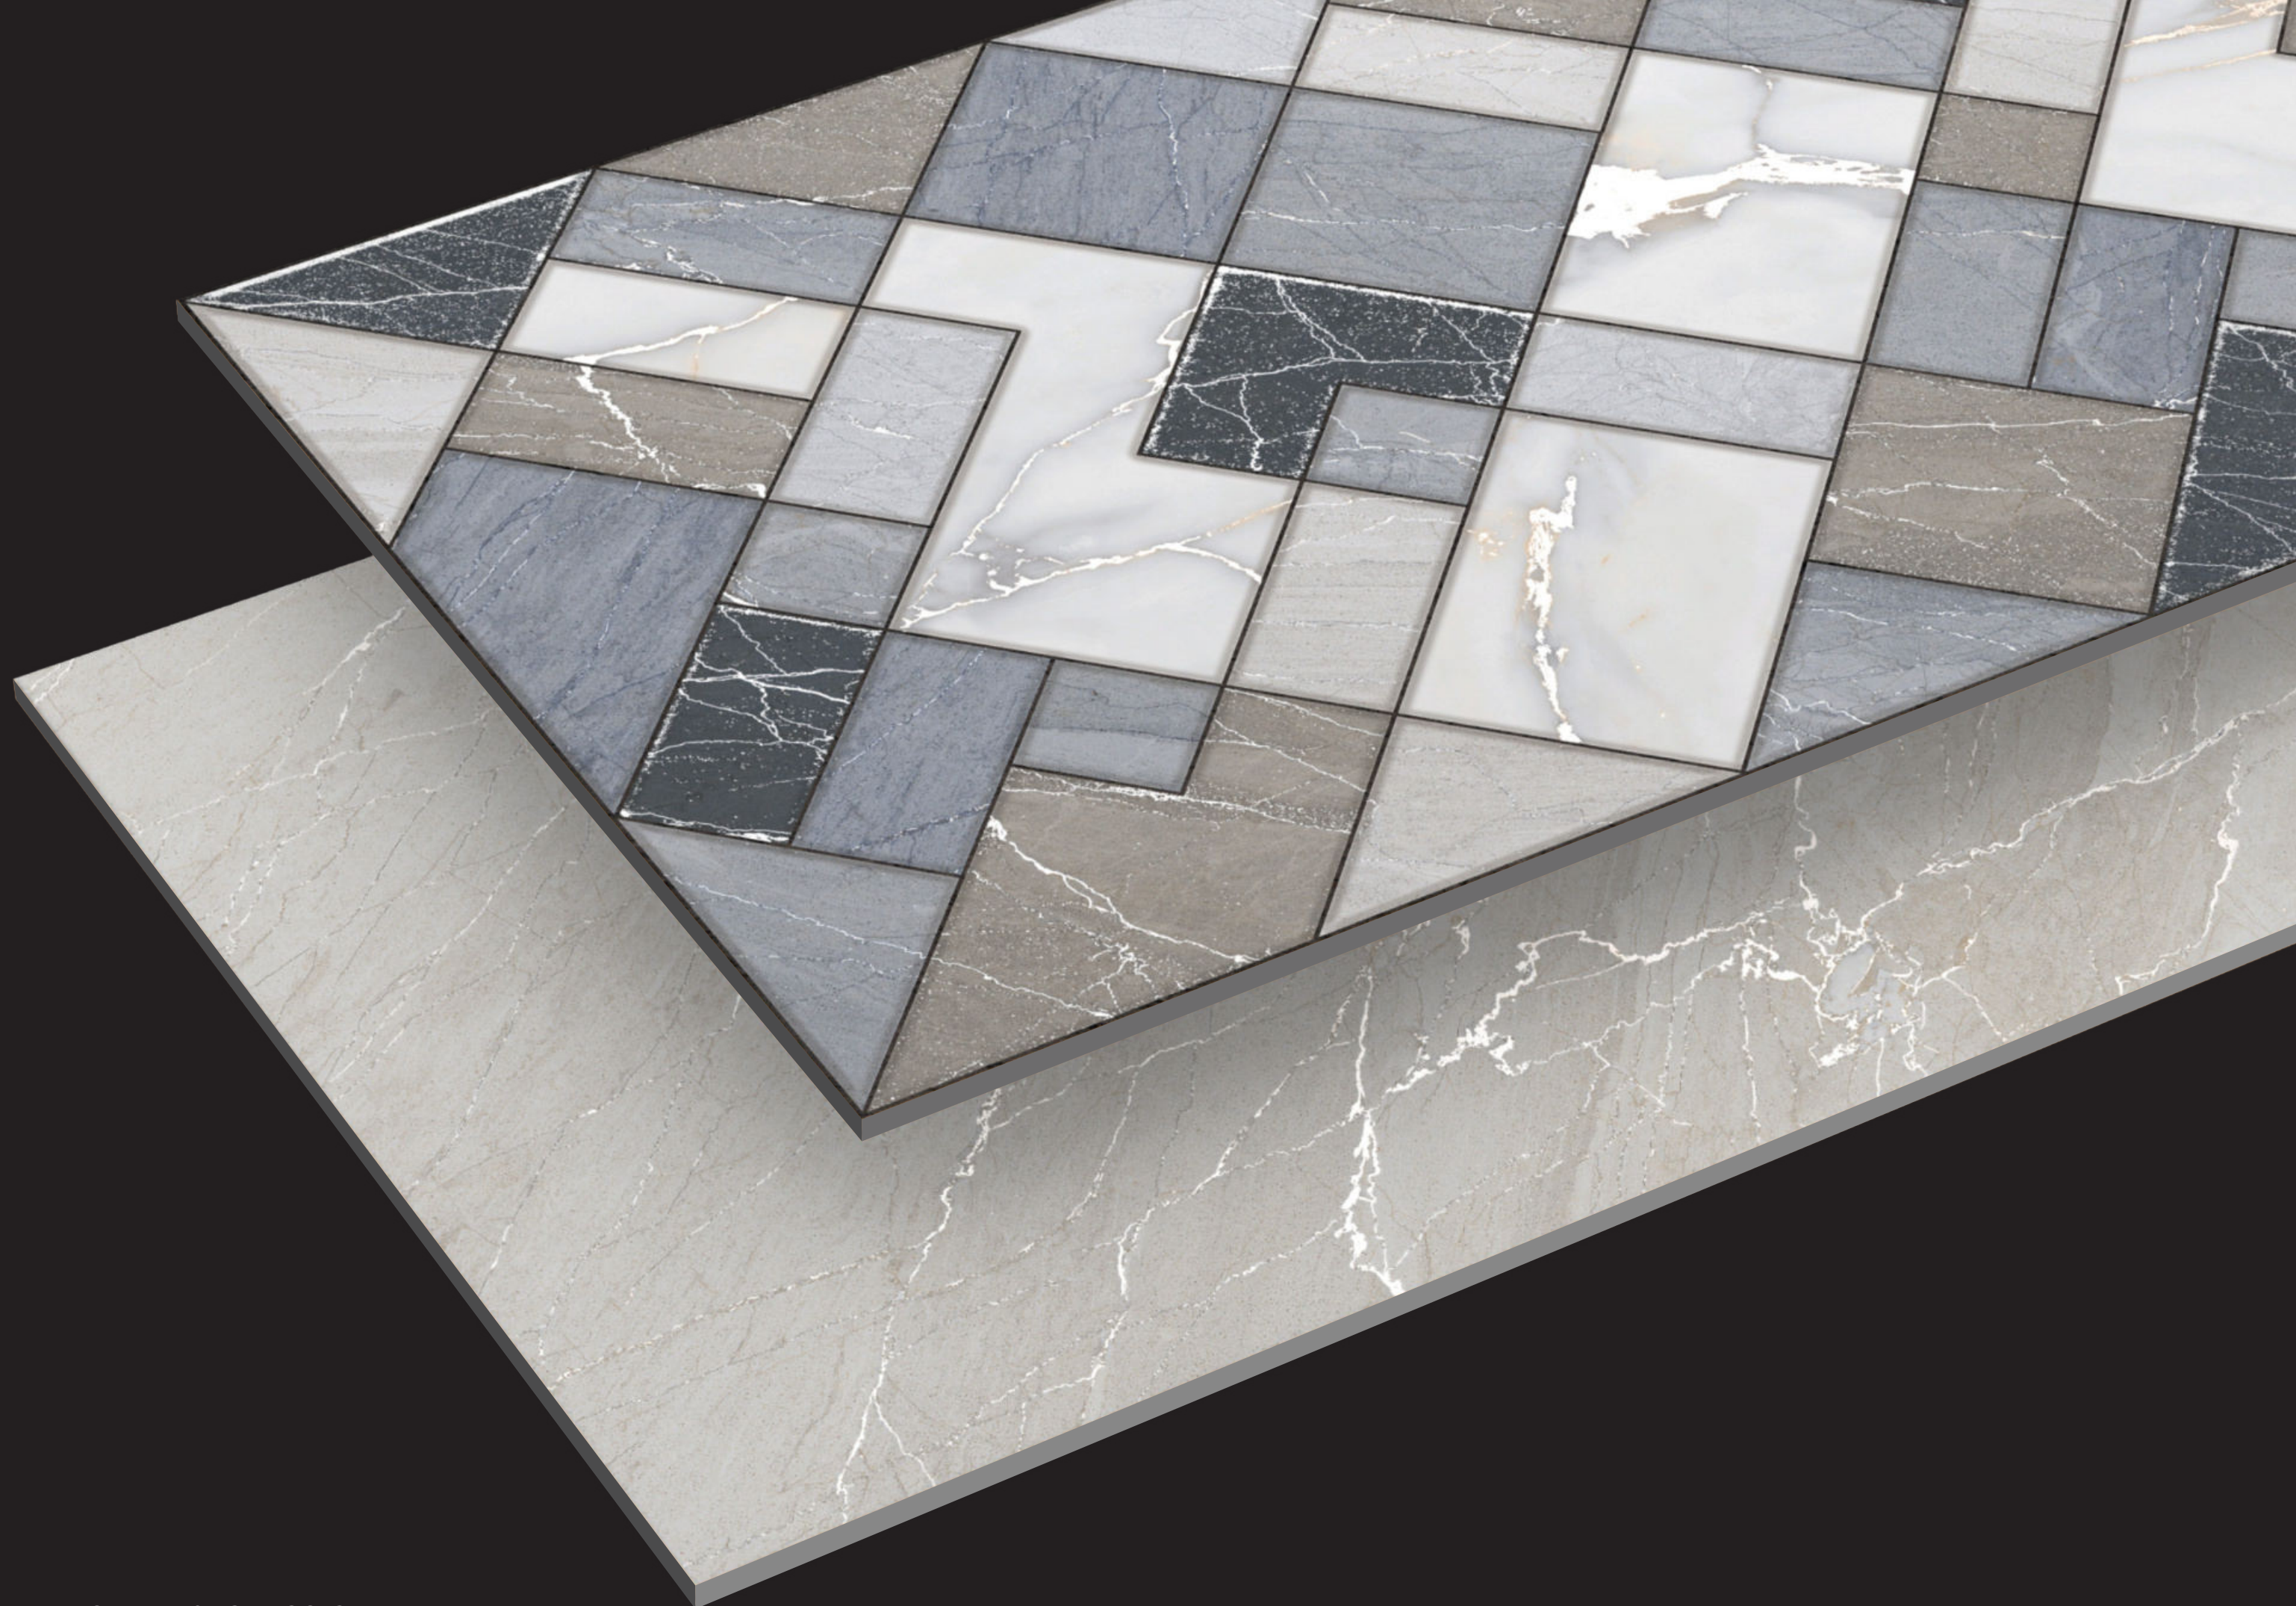

TURKISH HL & CLASSIC