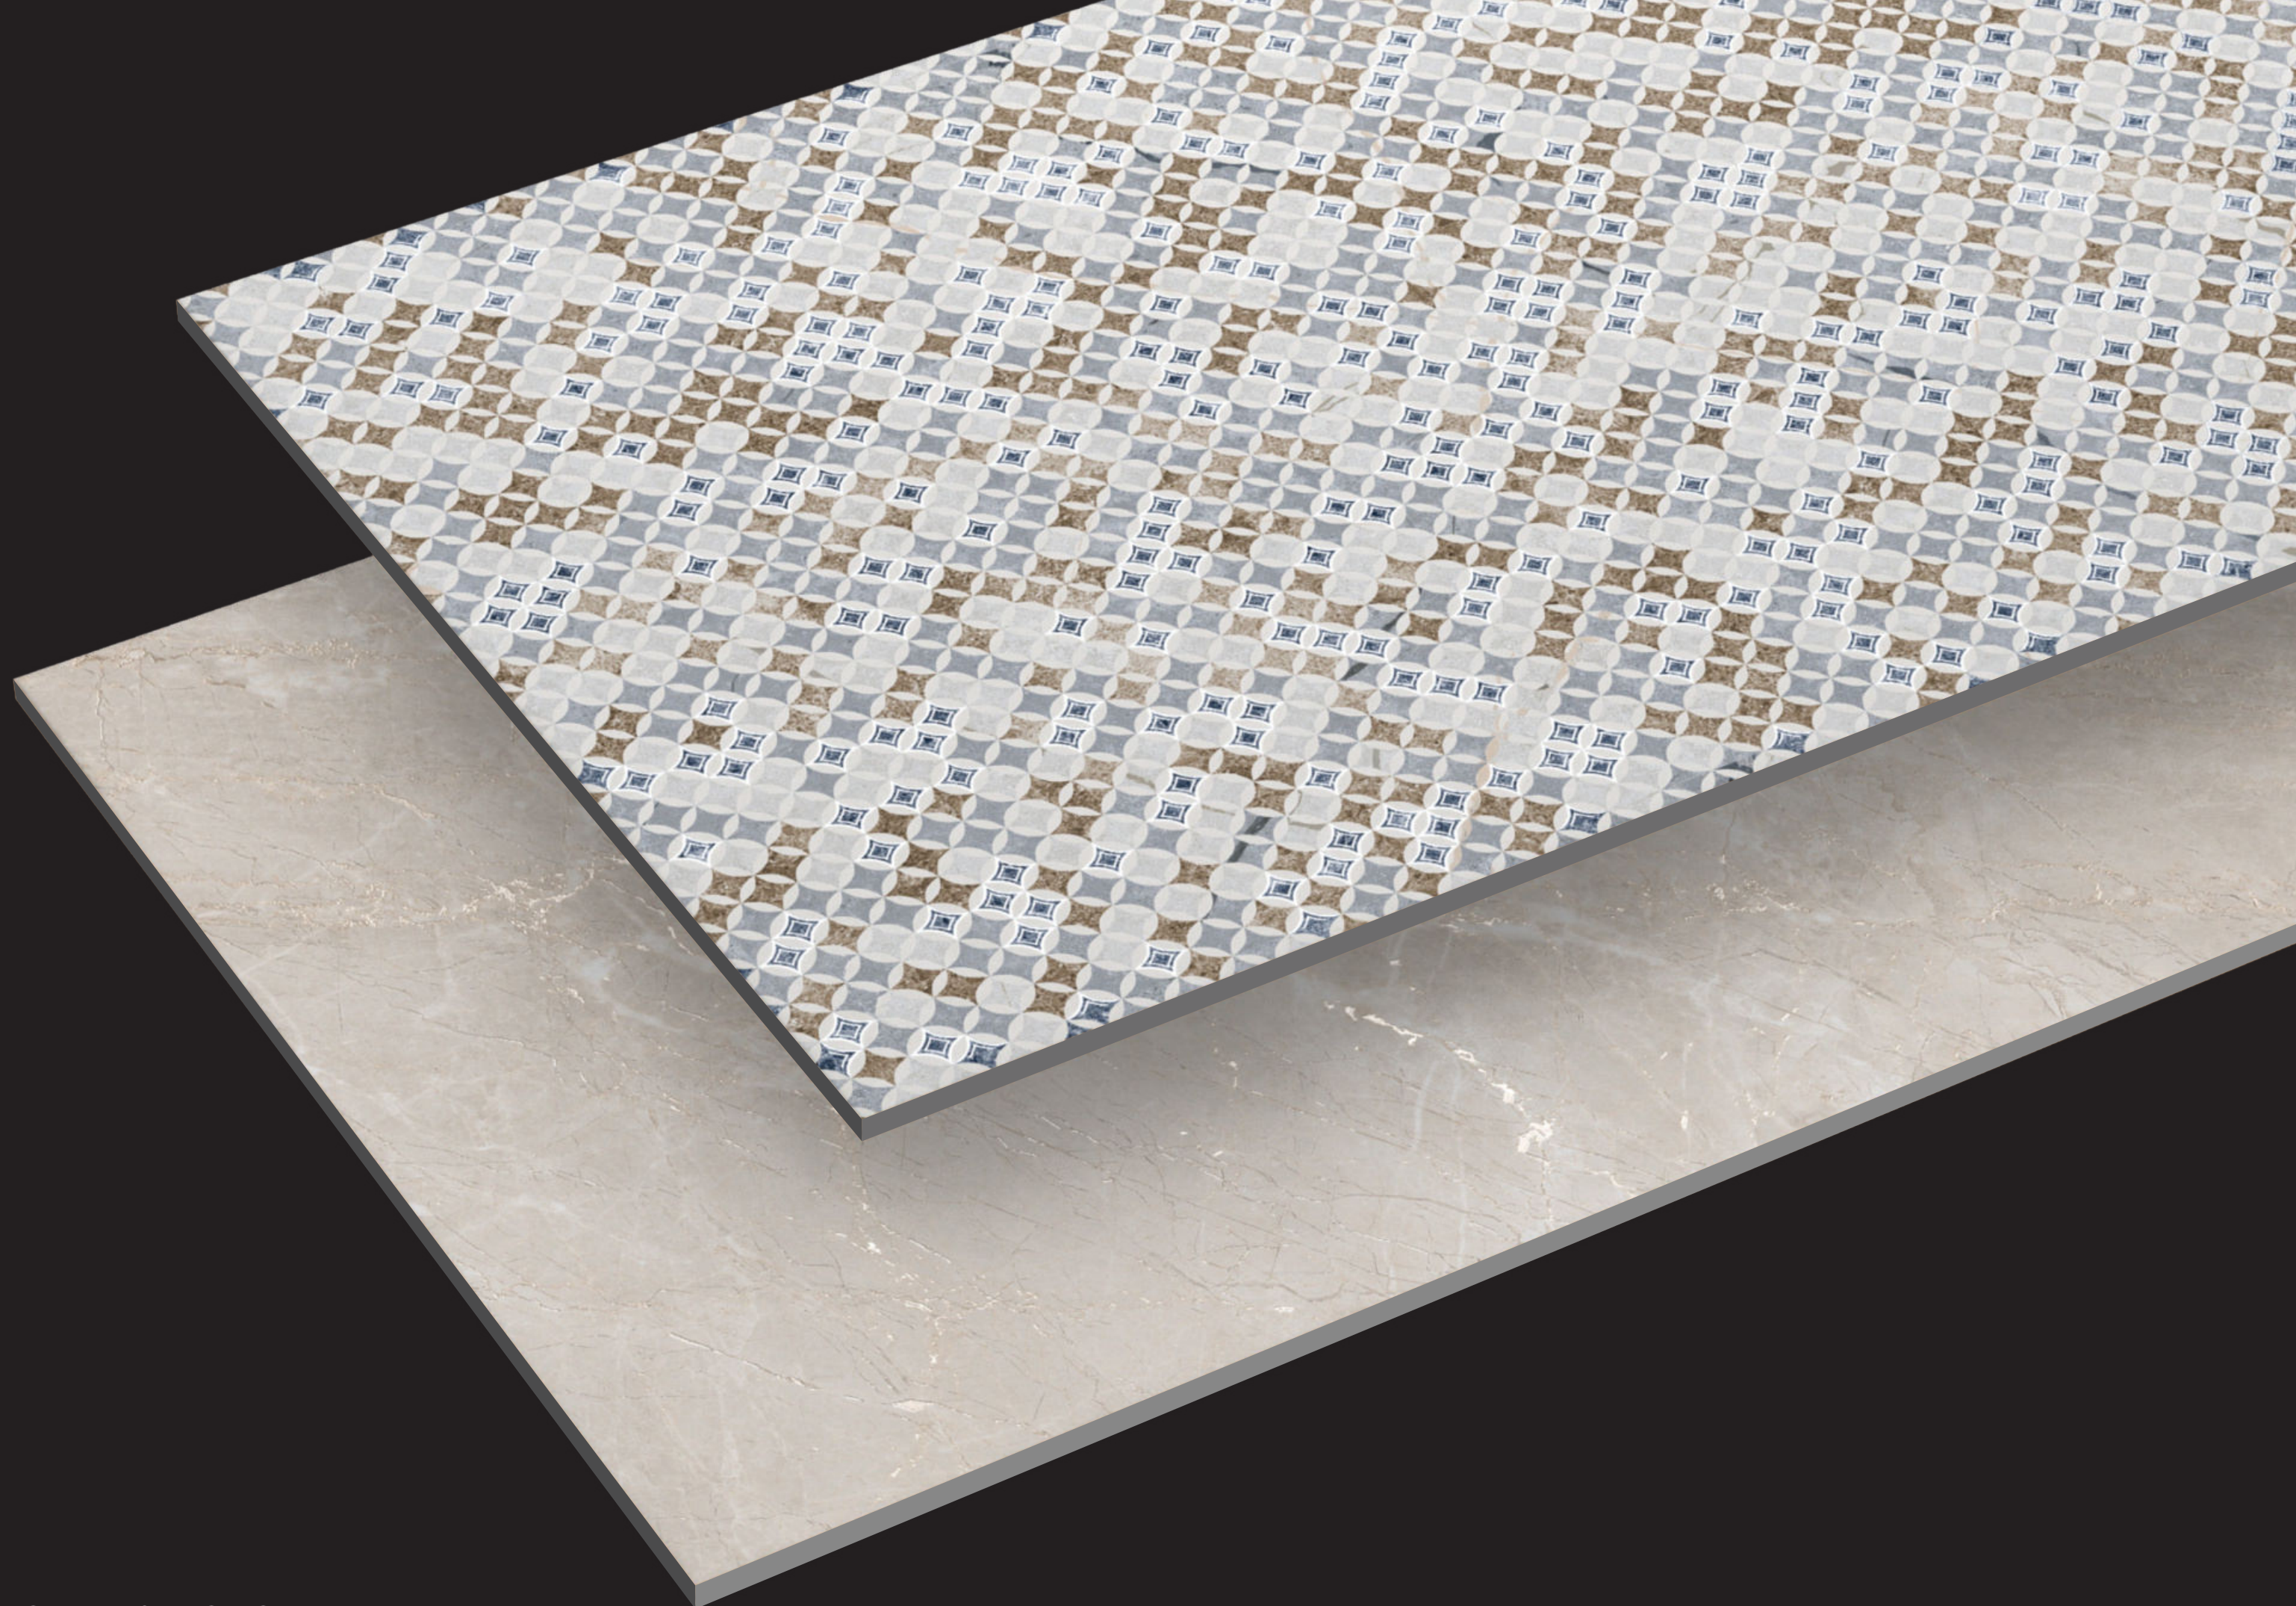

Random Design

DOVE HL

DOVE DGY

RANDOM 05

DOVE HL & DGY

DOVE HL & AVORIO

DOVE HL & AVORIO |

600X SIZE
1200MM