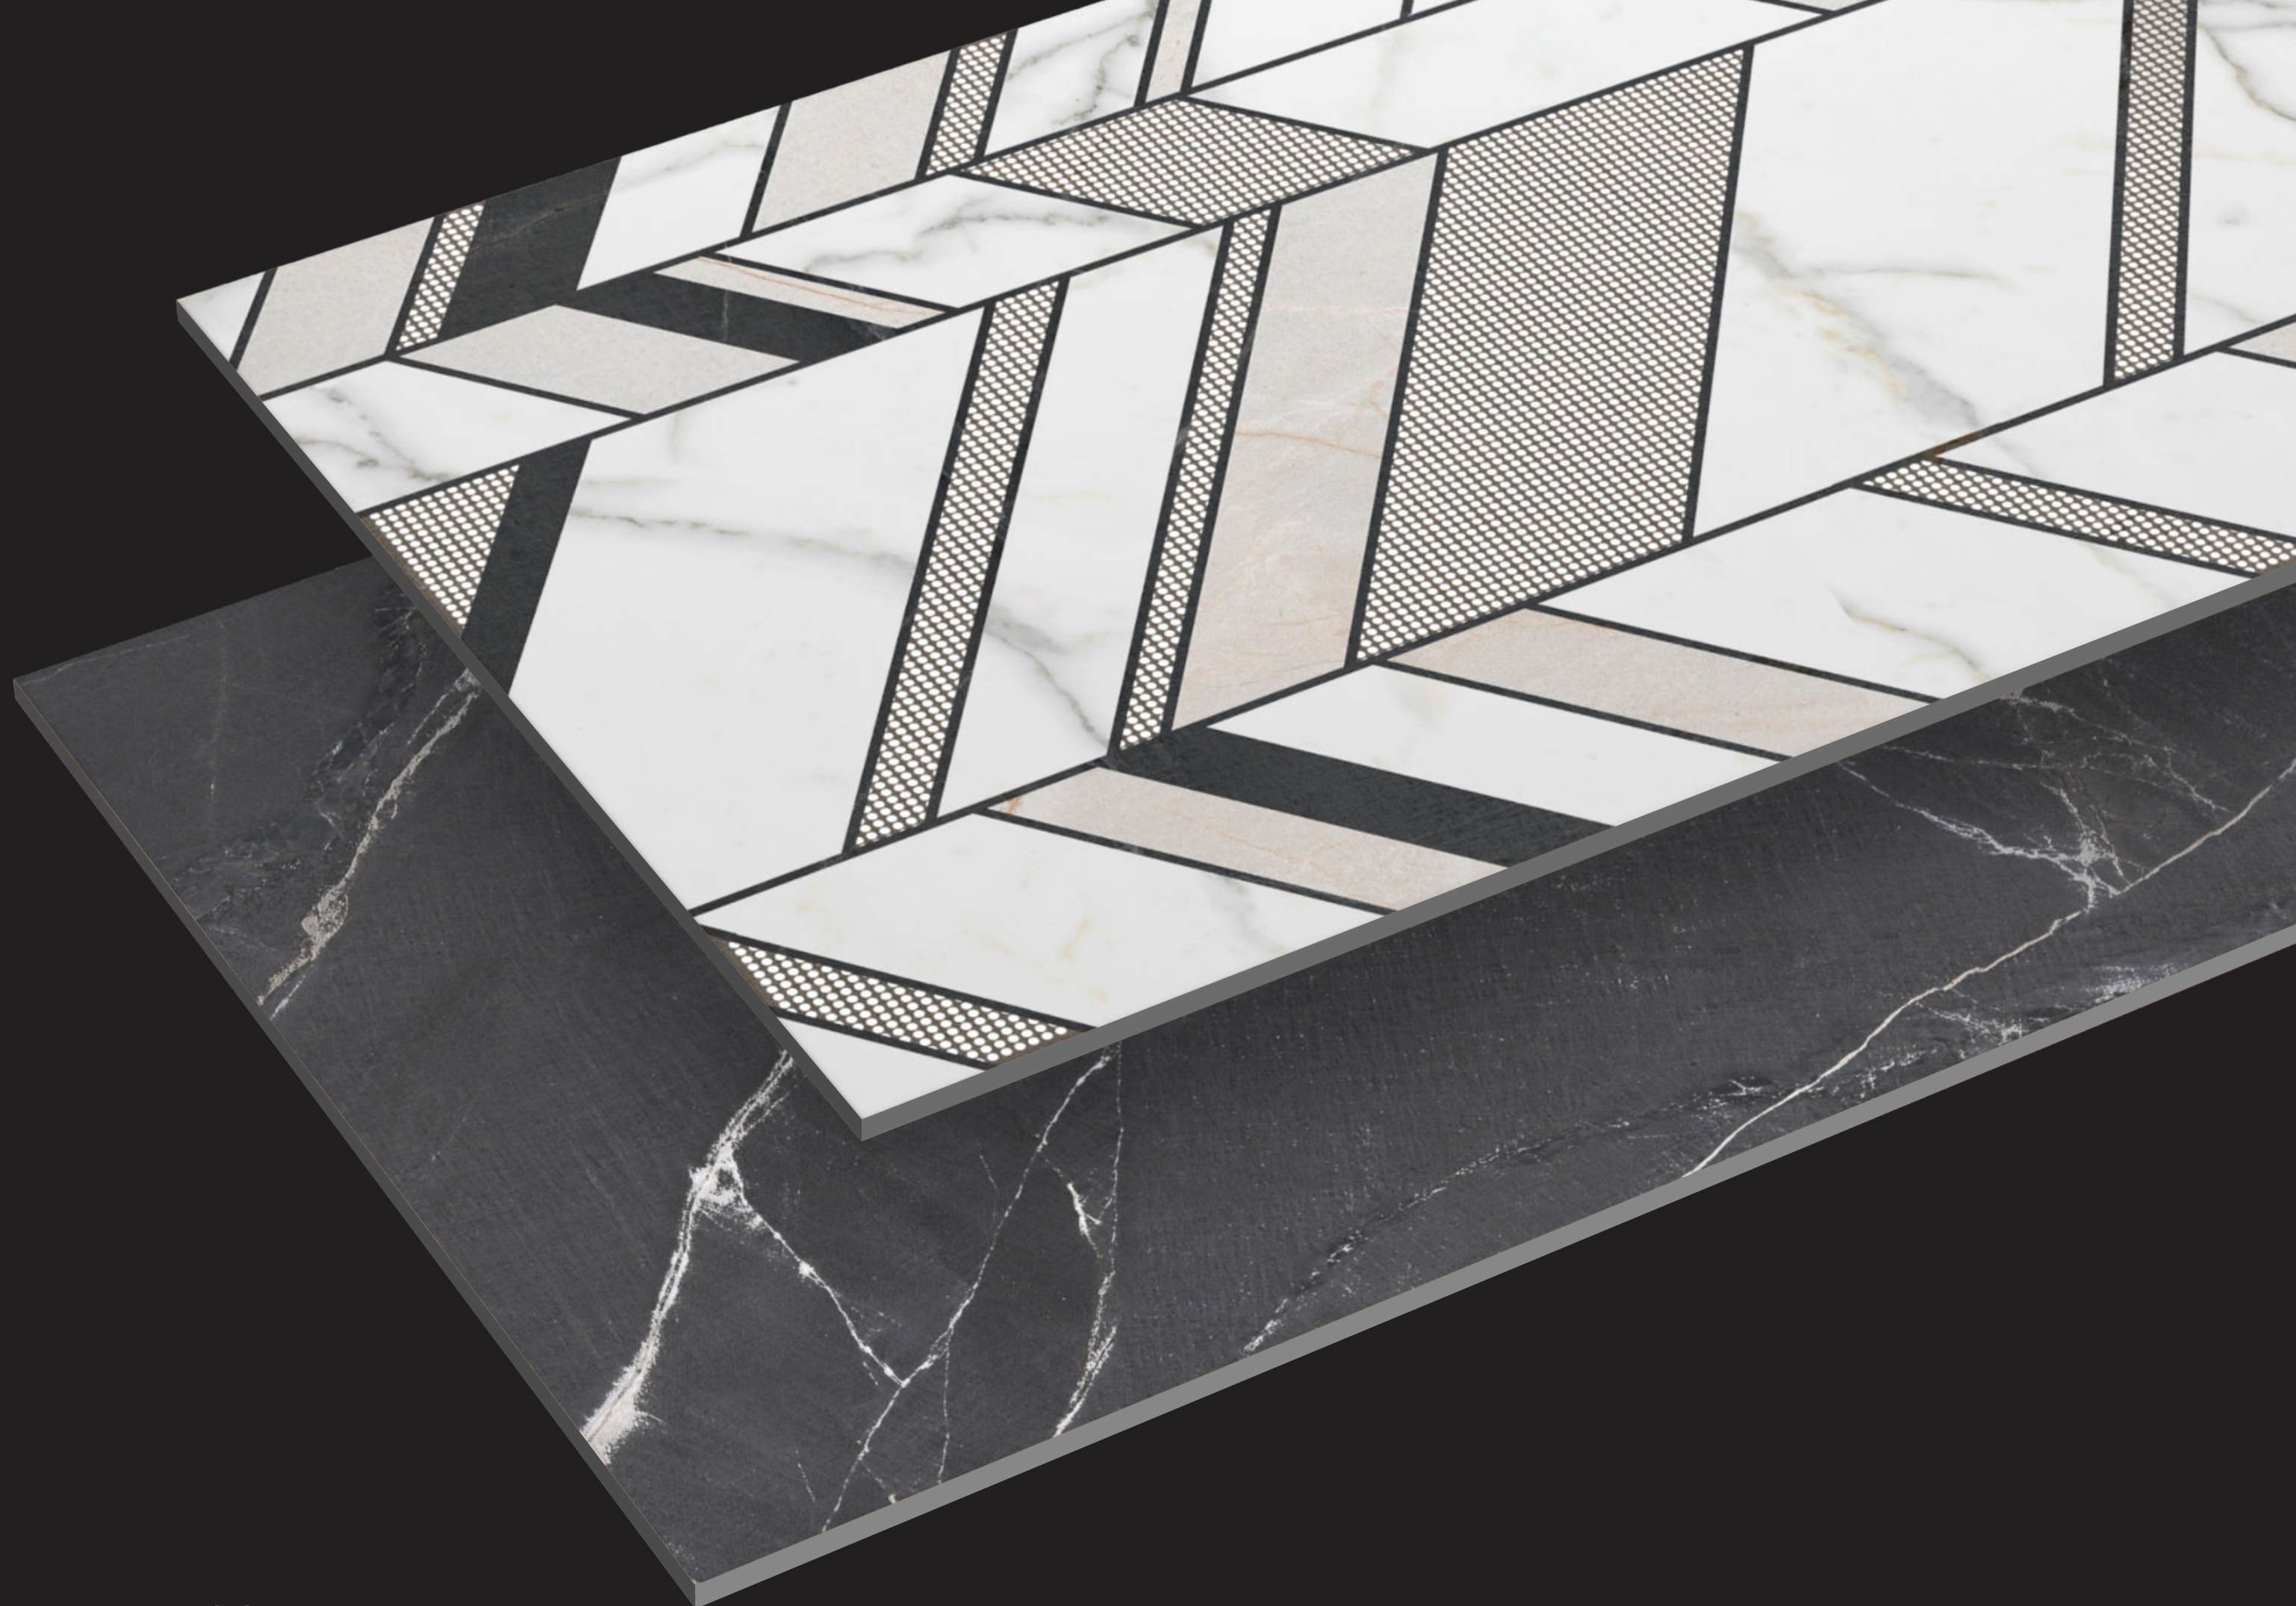

HIMALAYA HL & GREY