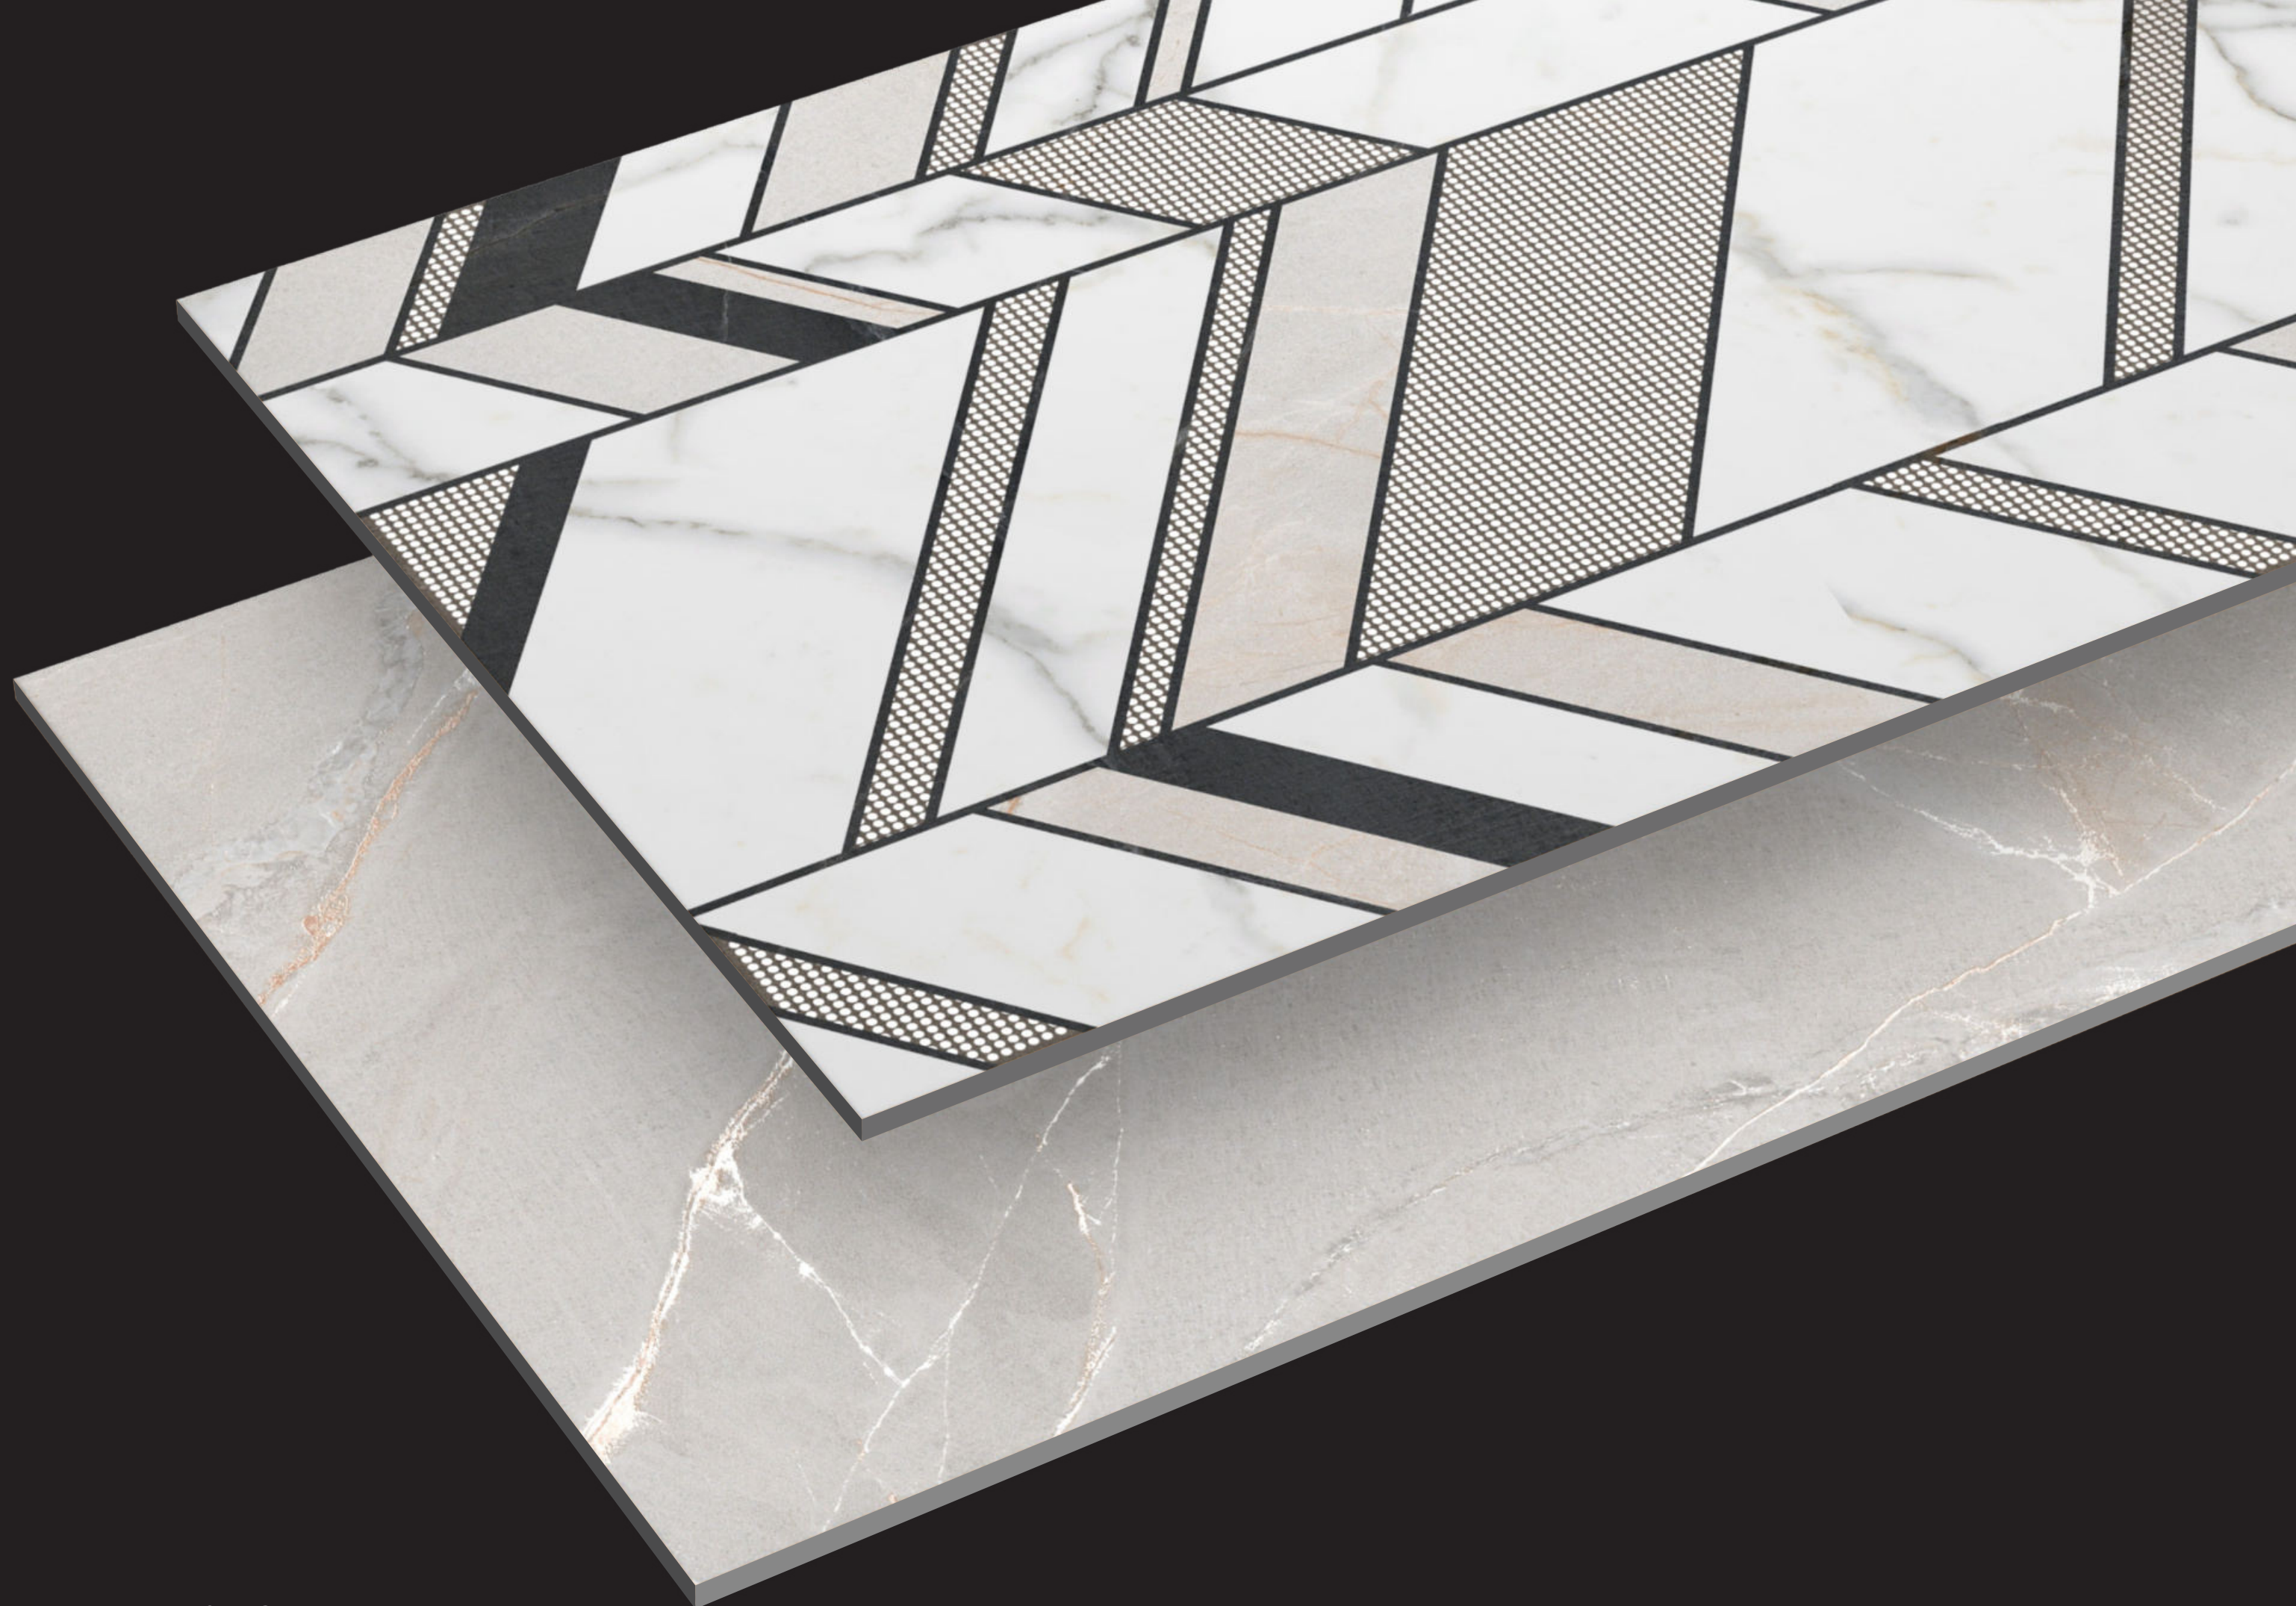

HIMALAYA HL & GREY

HIMALAYA HL & LIGHT