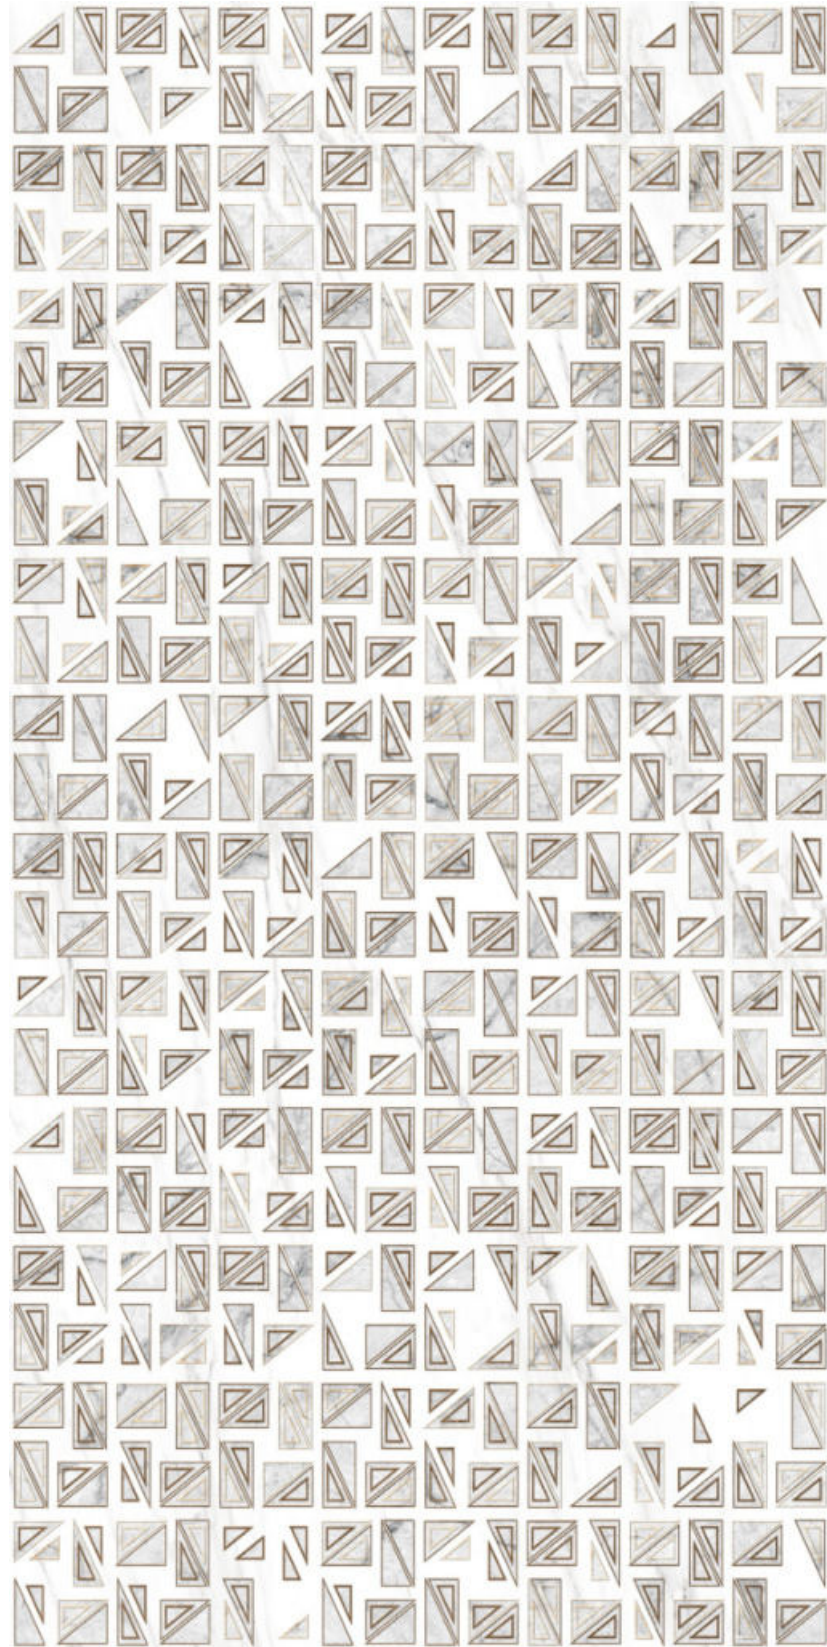

RIVER STONE HL

RIVER STONE WHITE

RANDOM 04

RIVER STONE HL & WHITE

SWIDEN HL & STATUARIO SWIDEN

SWIDEN HL & STATUARIO |

600X SIZE
1200MM

100%
GVT
BODY