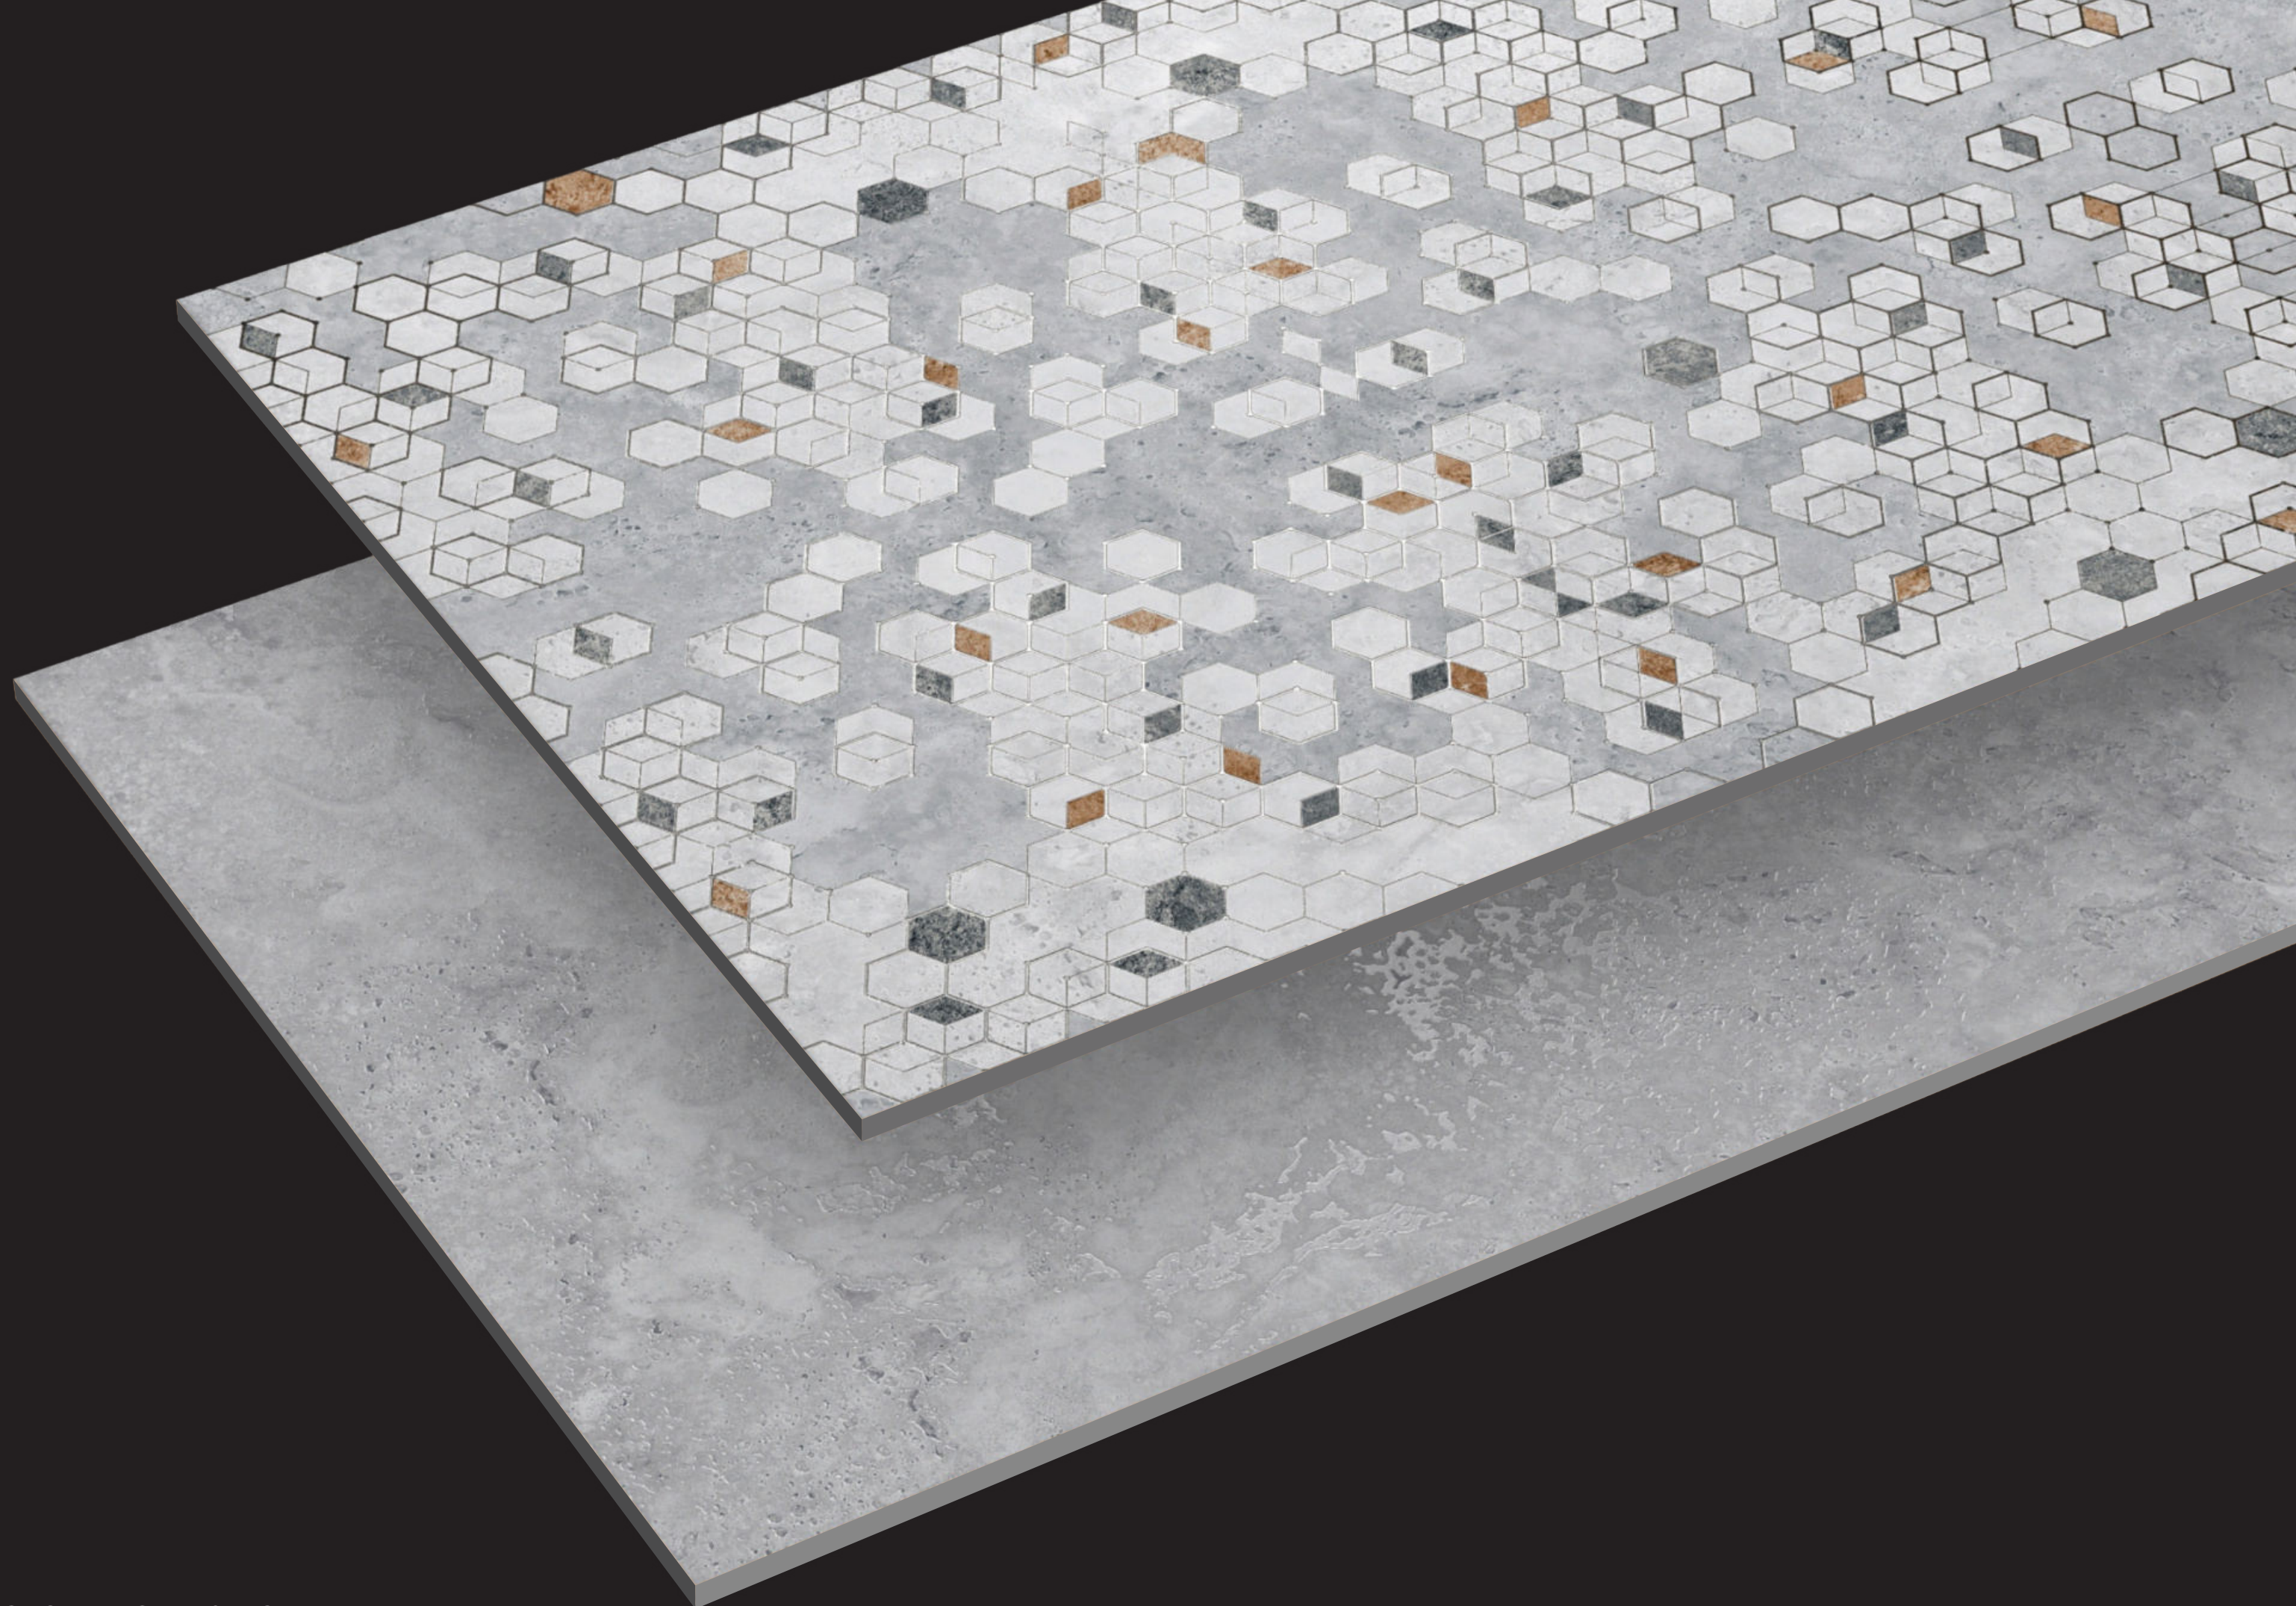

<0.05% Water Absorption

Random Design

ARIZONA HL

ARIZONA LIGHT

RANDOM 05

CASTELLO HL & DGY

CASTELLO HL & DGY |

600X SIZE
1200MM