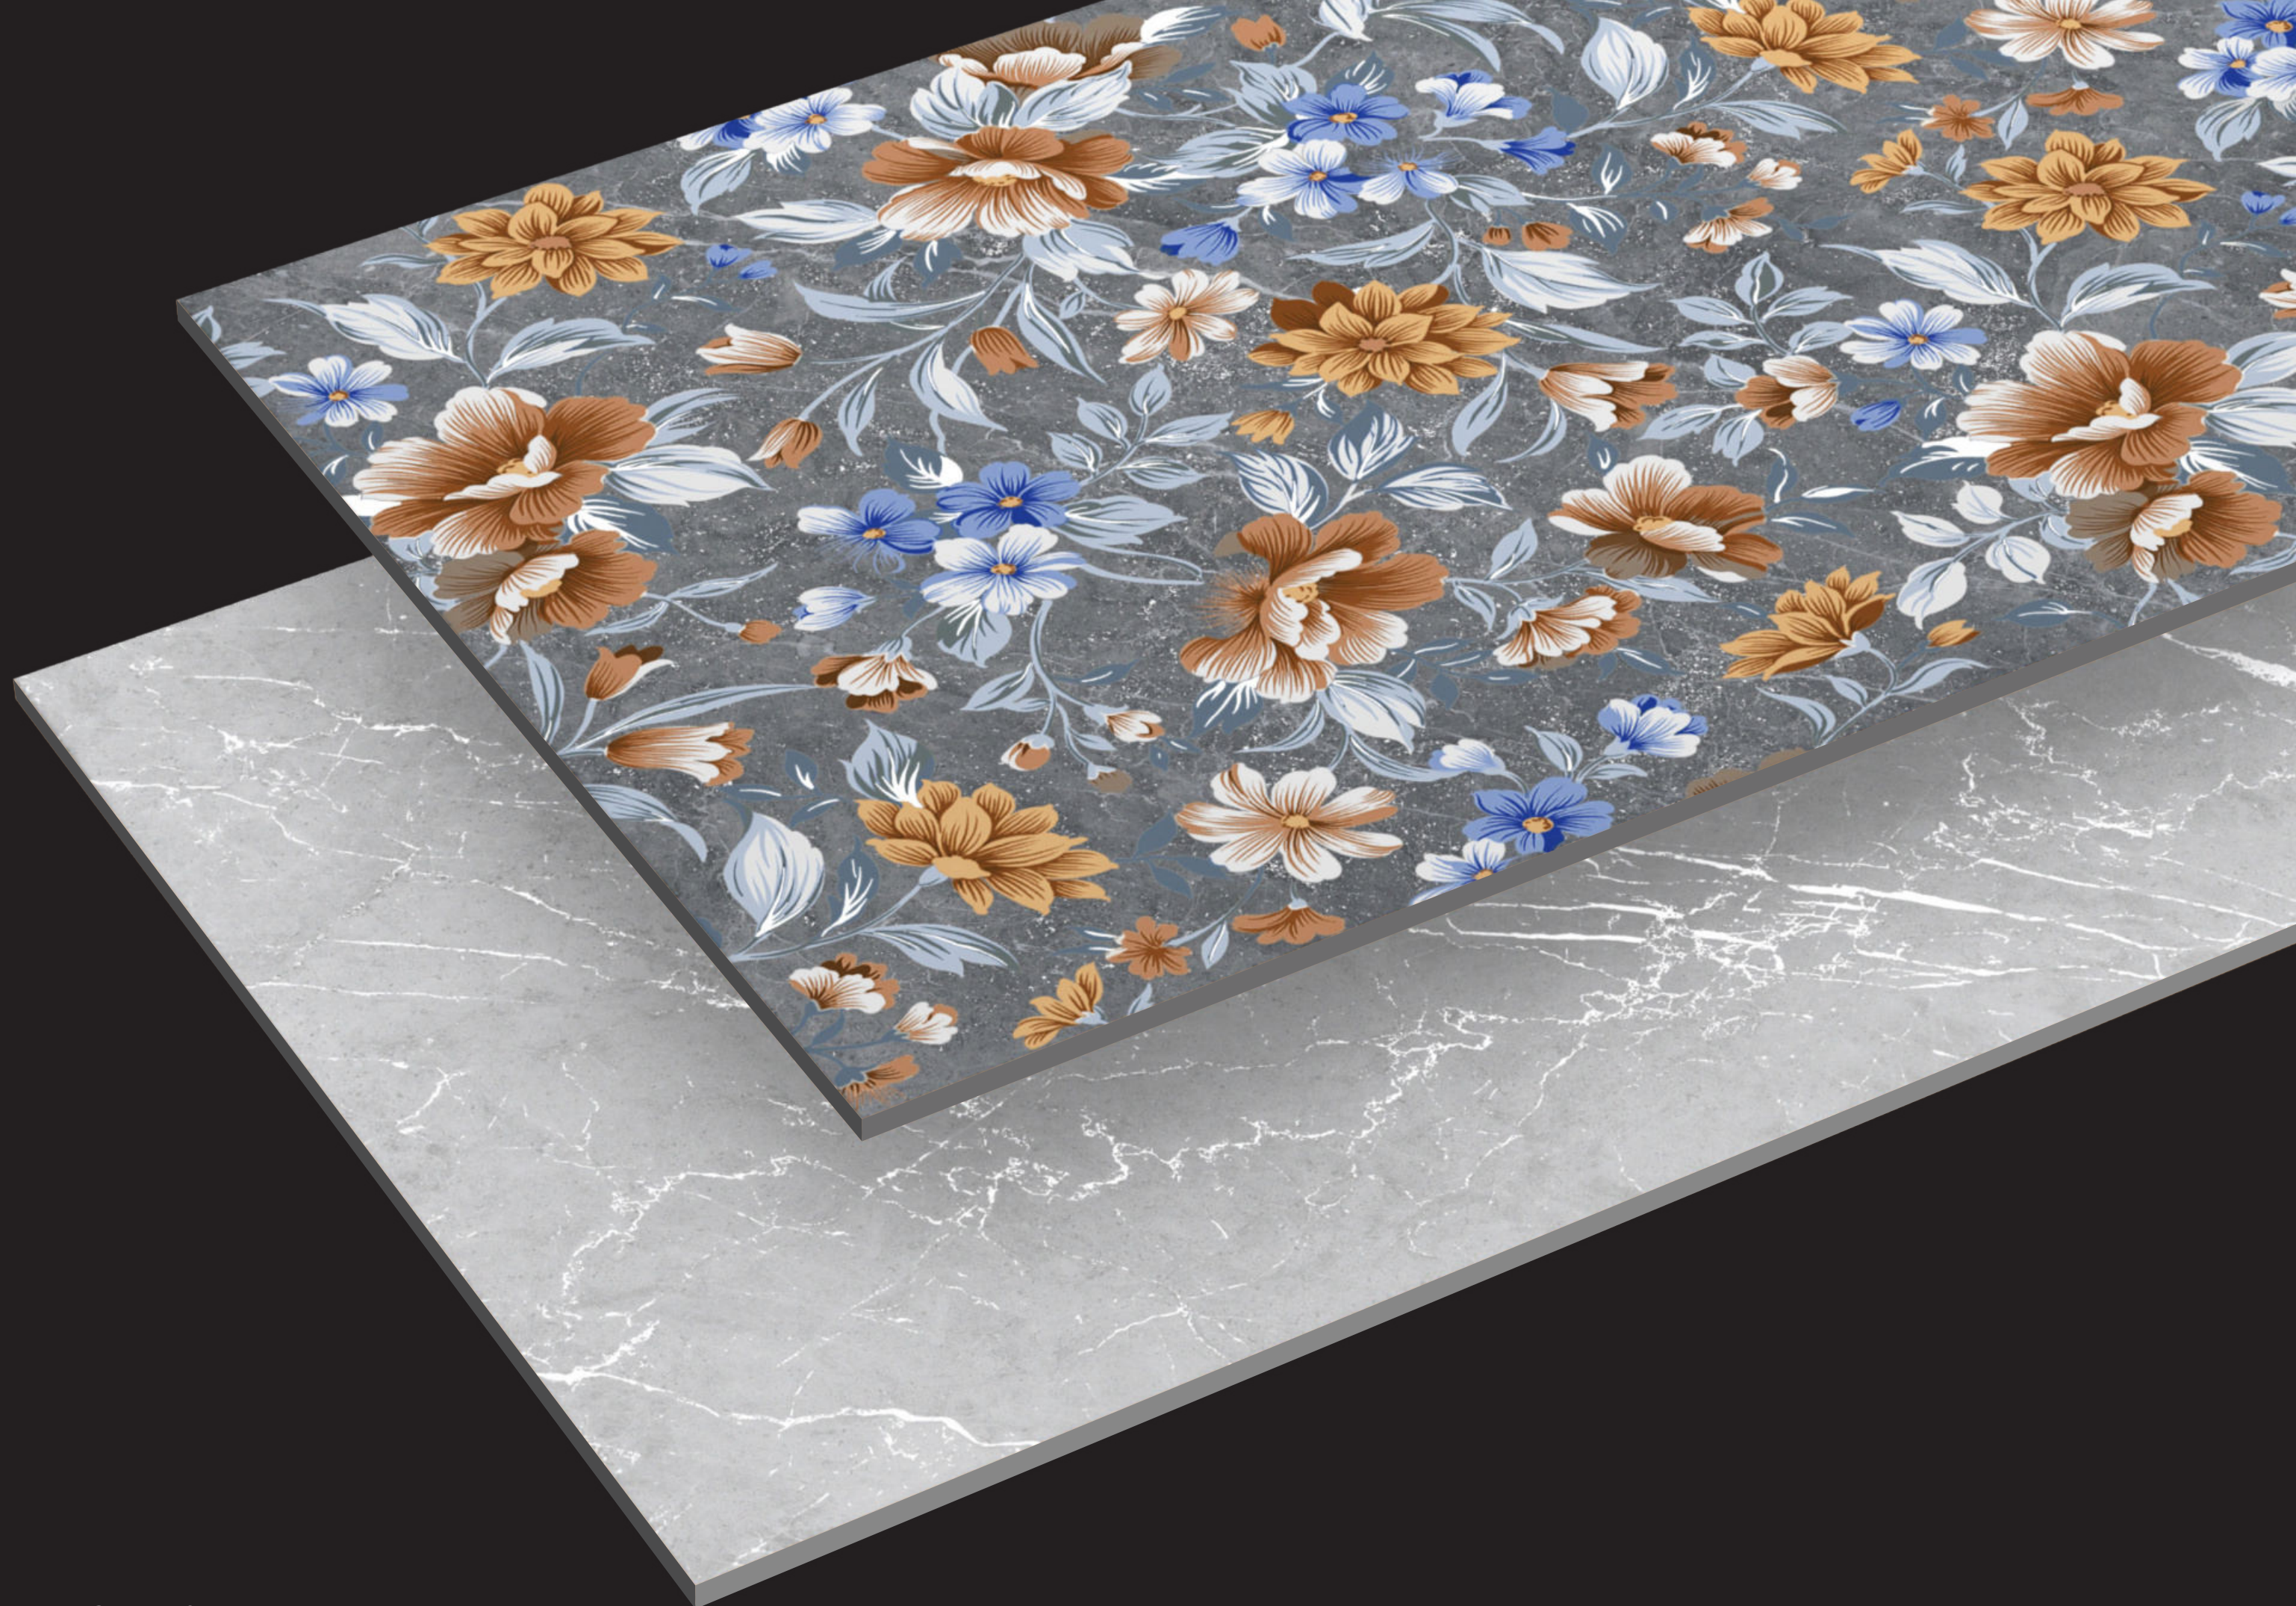

VINTAGE HL & WHITE

VINTAGE HL & WHITE |

600X SIZE
1200MM

CARVING
FINISH

GLAZED
VITRIFIED TILES

High
Strength

Easy to
Install

<0.05% Water
Absorption