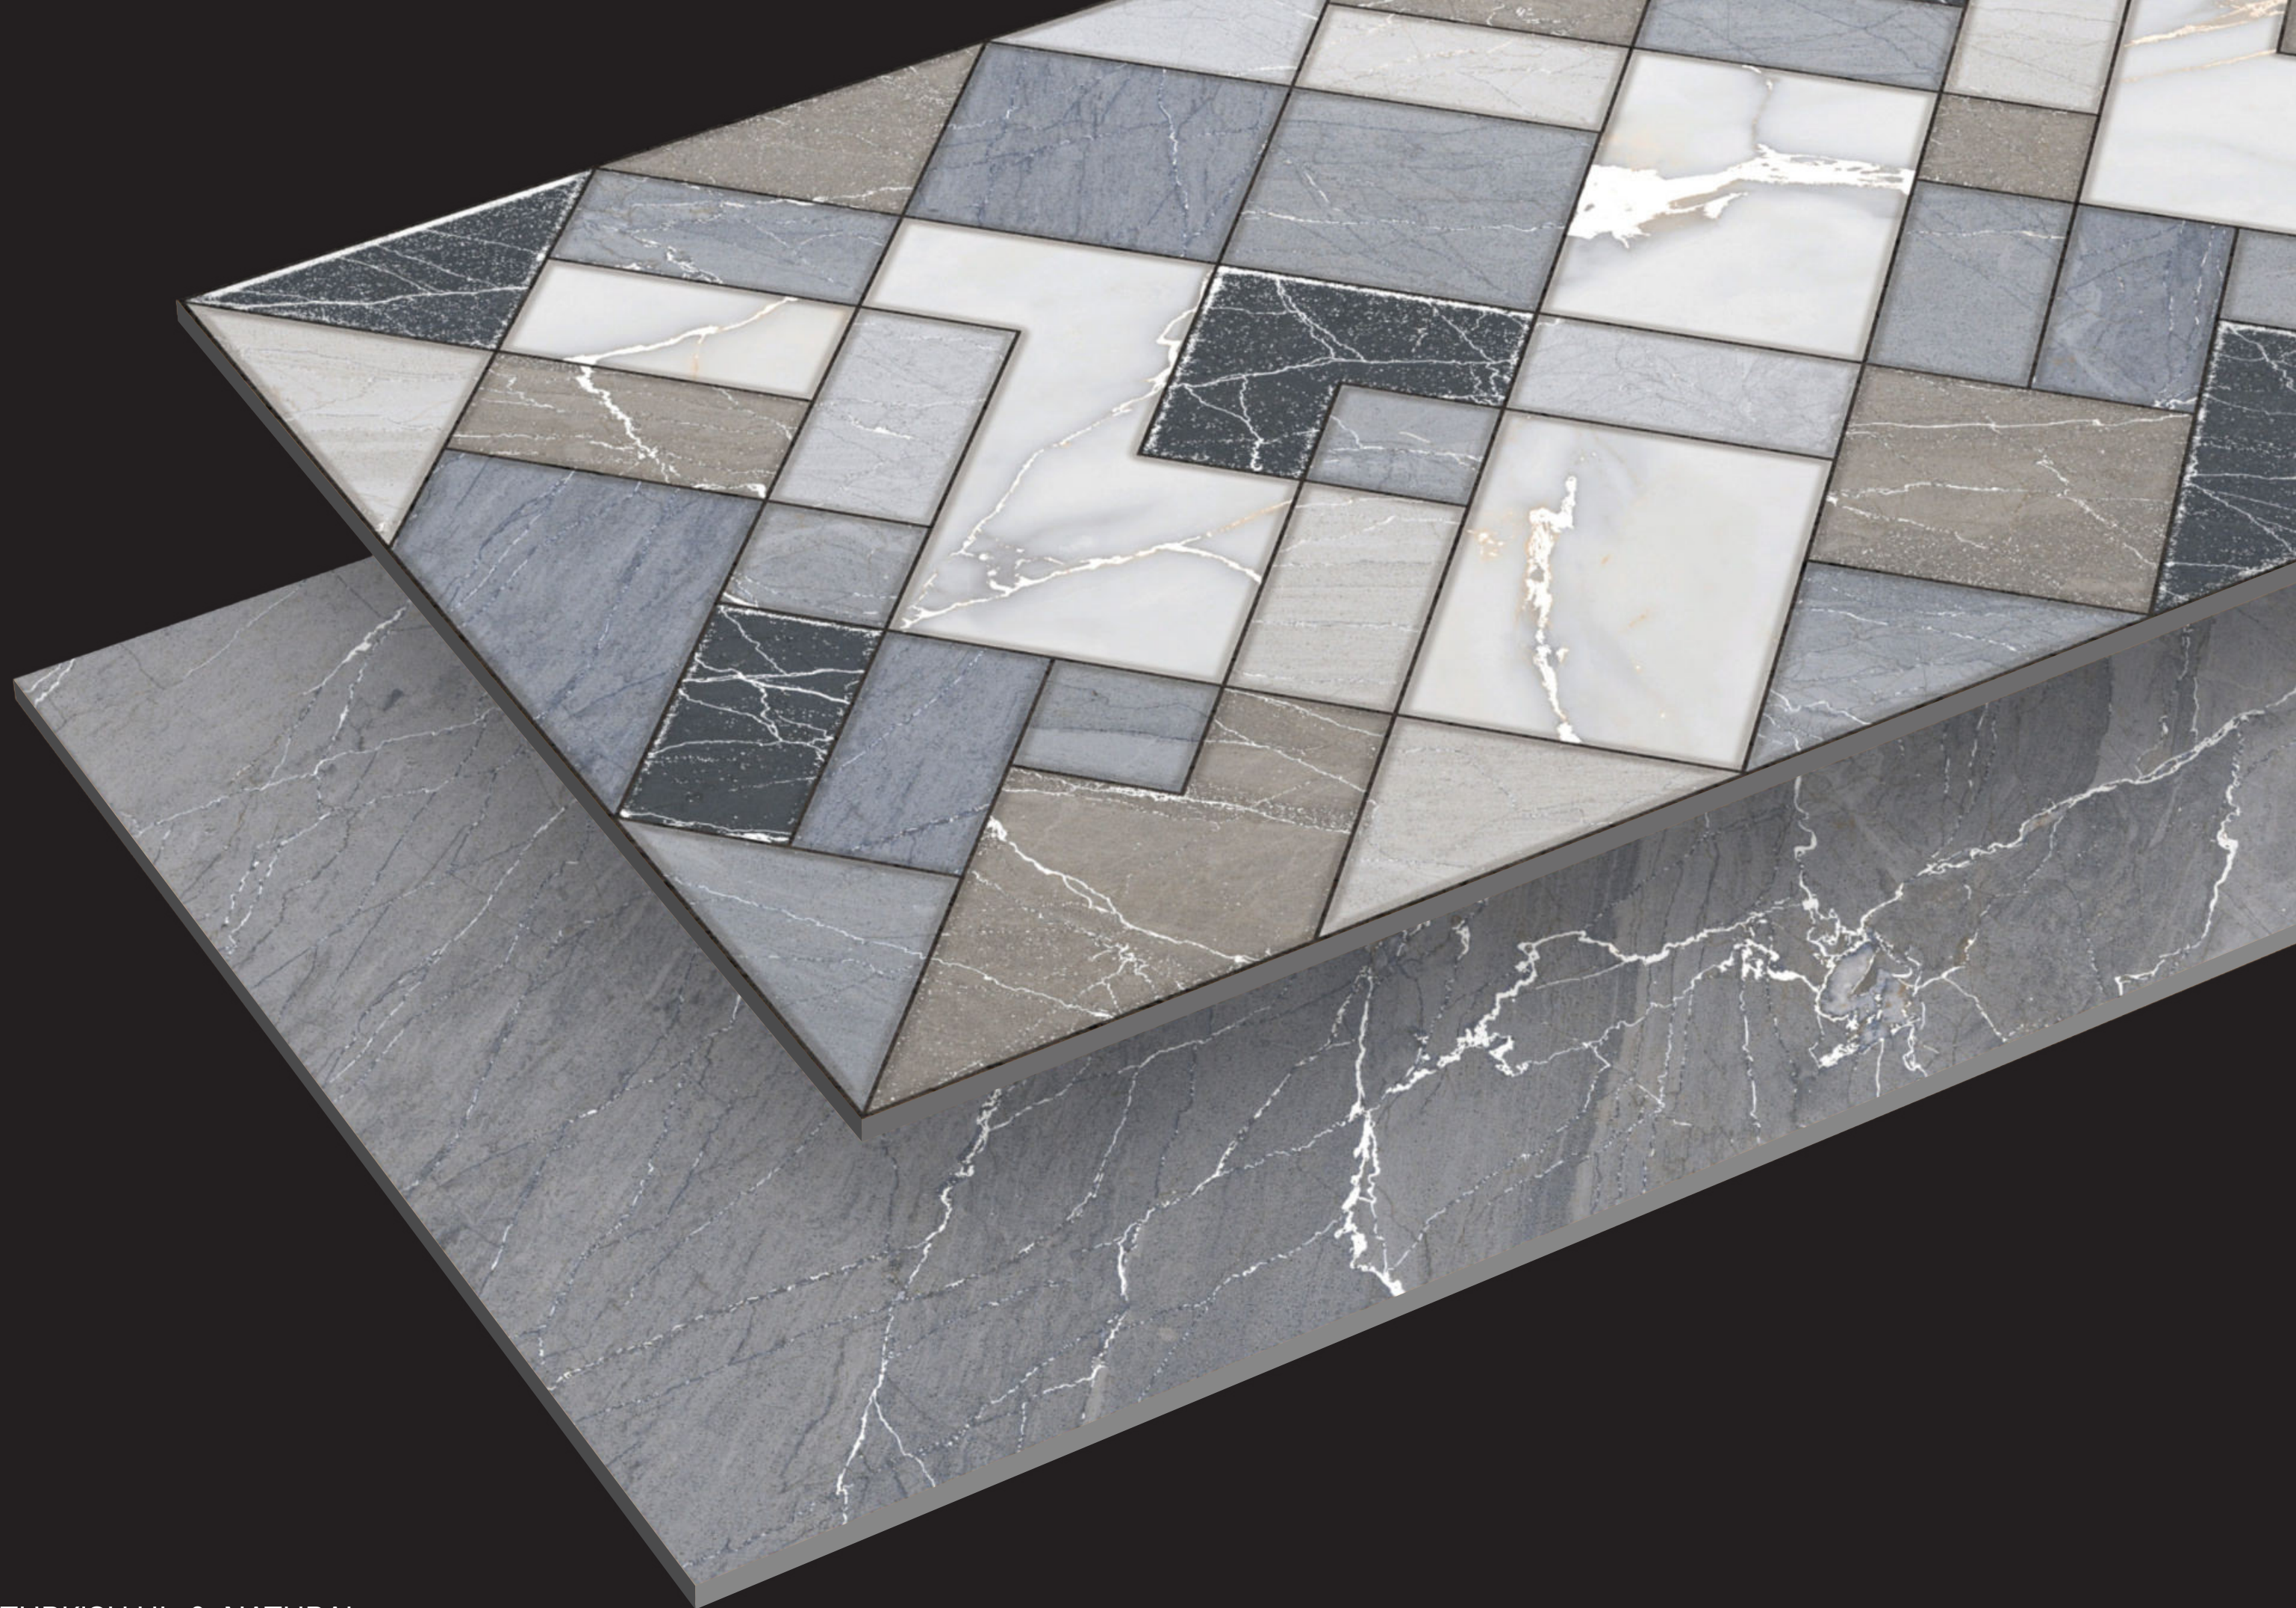

TURKISH HL & NATURAL