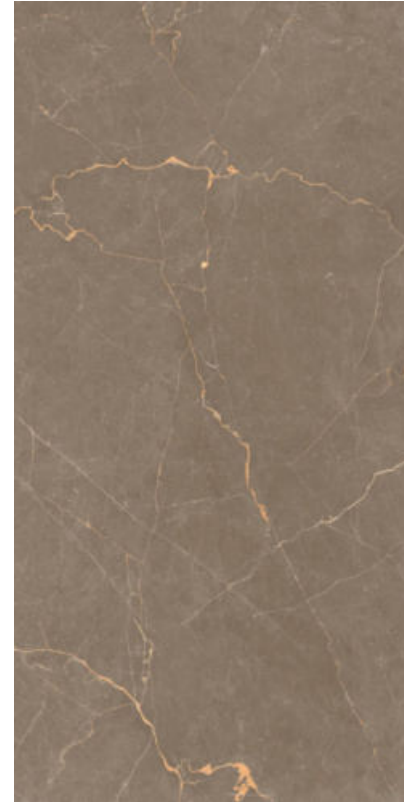

GLAZED
VITRIFIED TILES

High
Strength

Easy to
Install

<0.05% Water
Absorption

Random
Design

ALLISON HL & LGY

ALLISON HL & BROWN |

600X SIZE
 1200MM