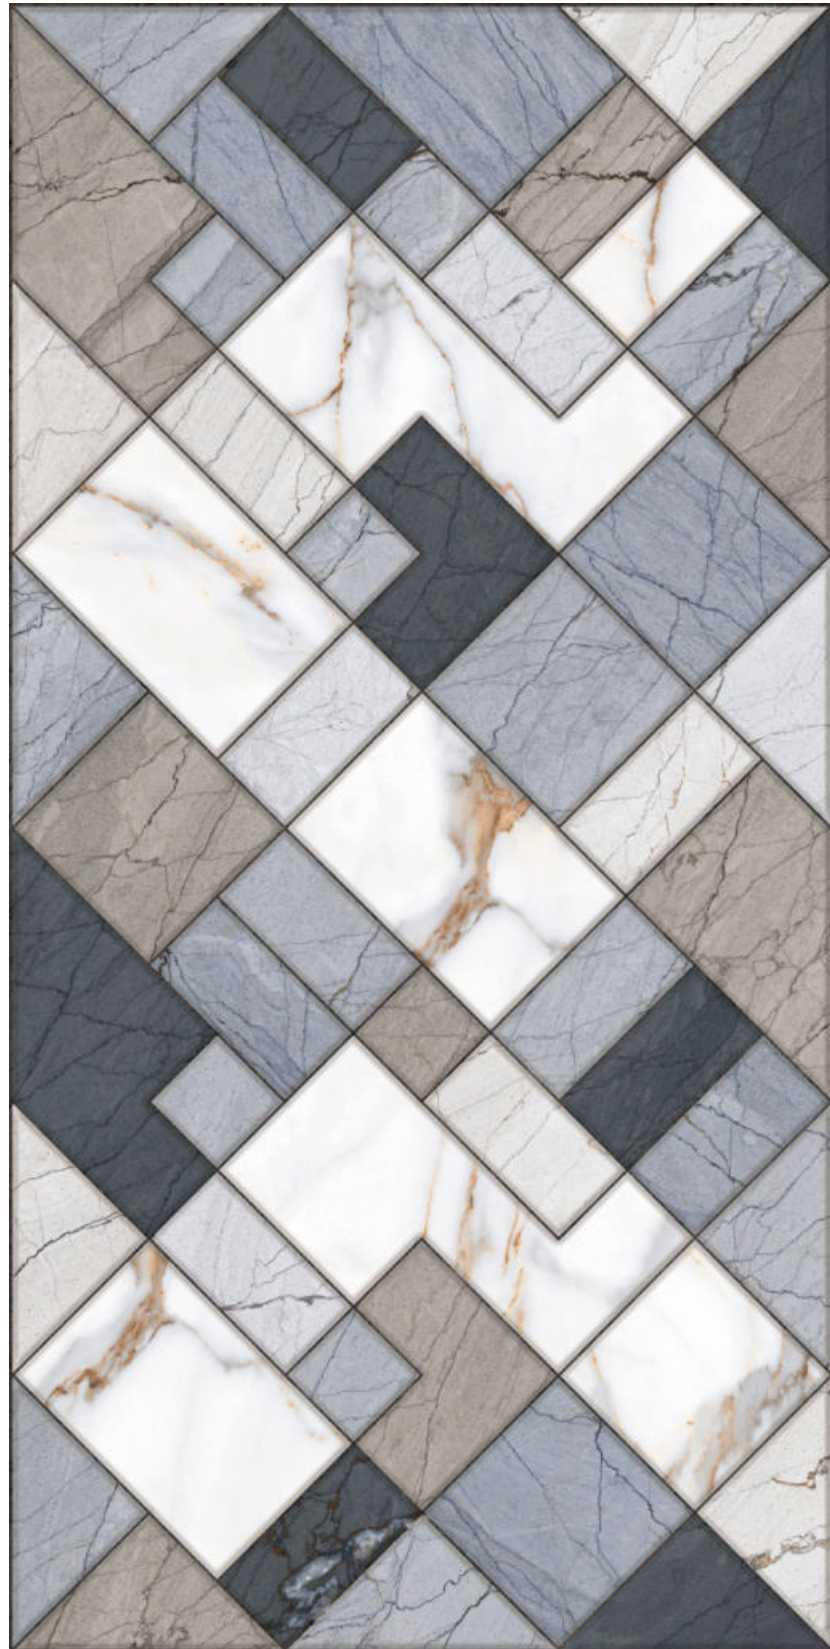

Easy to
Install

<0.05% Water
Absorption

Random
Design

TURKISH HL

TURKISH CLASSIC

RANDOM 05

TURKISH HL & NATURAL

TURKISH HL & NATURAL |