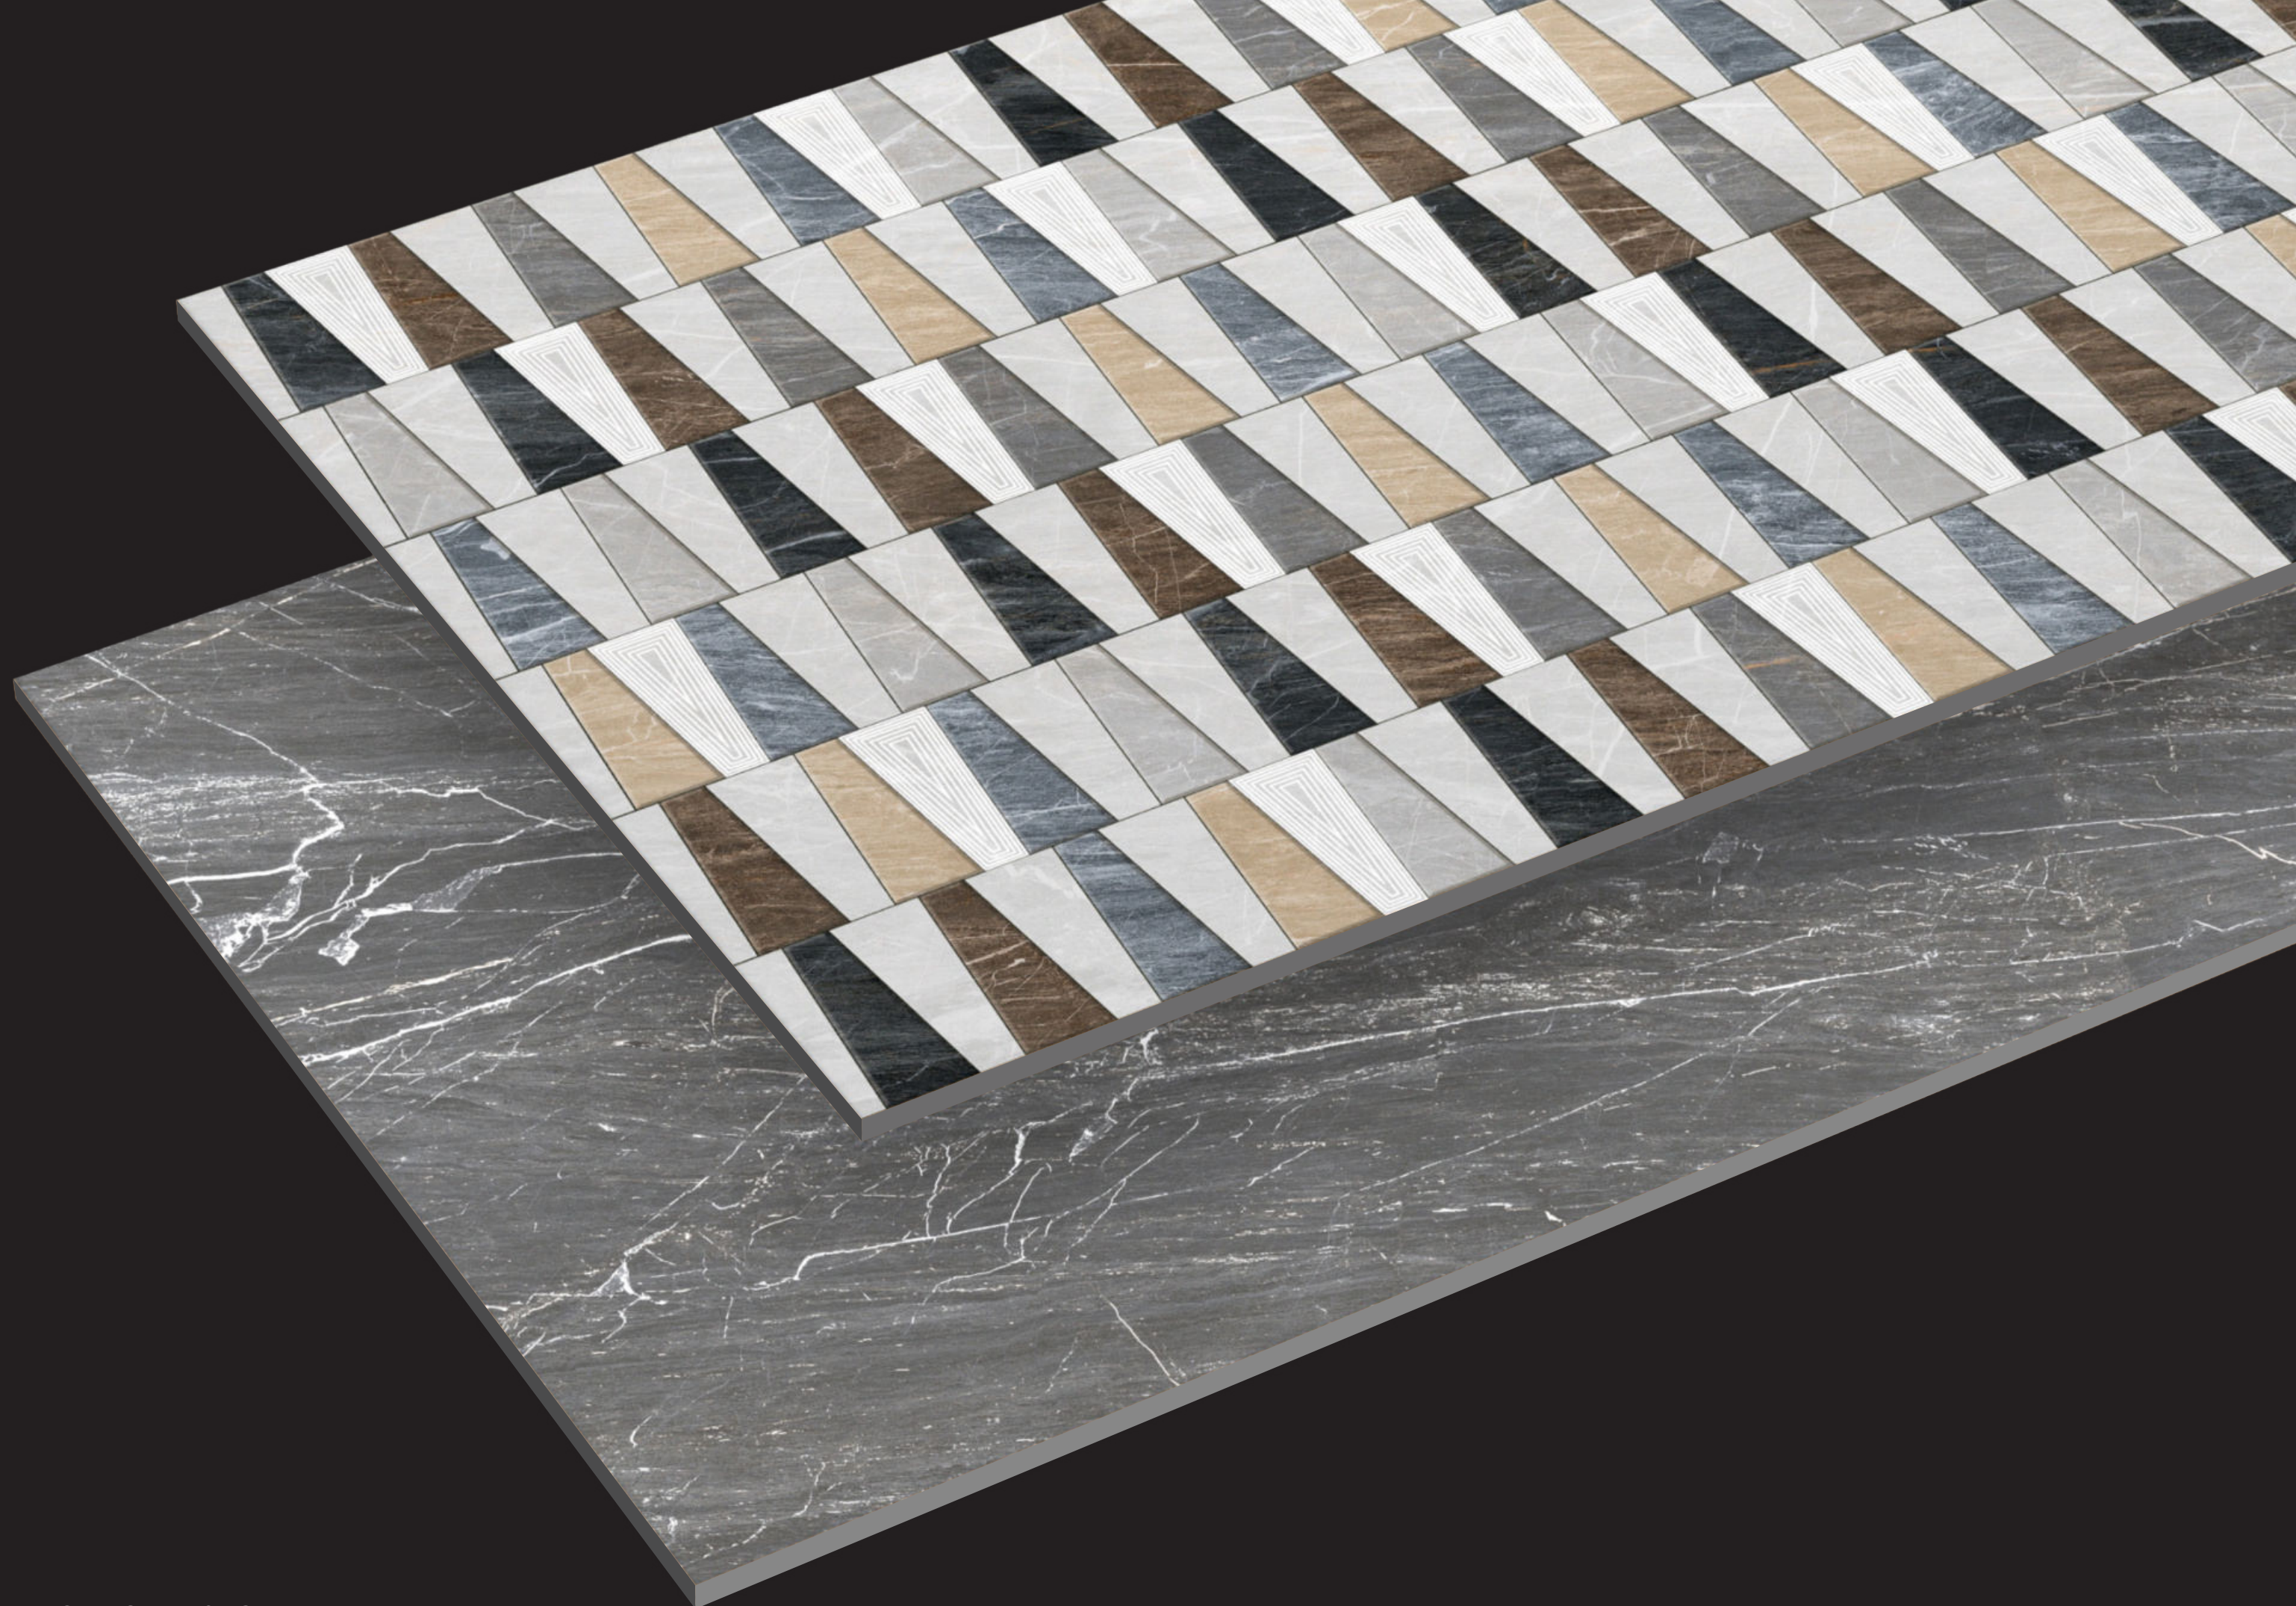

Easy to
Install

<0.05% Water
Absorption

Random
Design

VELOURS HL

VELOURS BROWN

RANDOM 04

VELOURS HL & BROWN

VELOURS HL & GREY