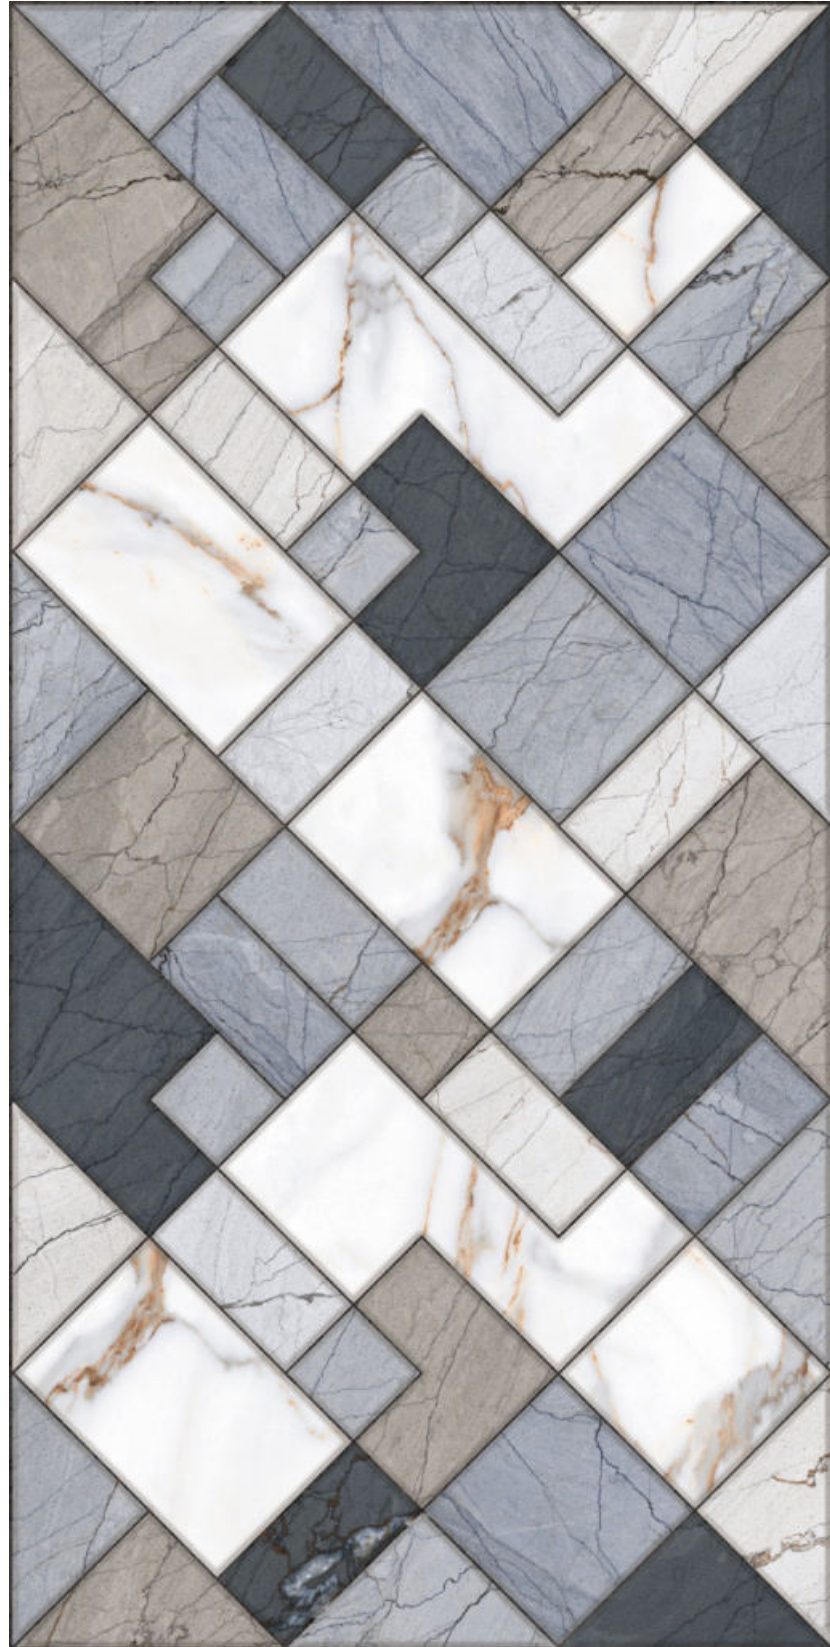

SOUL WHITE HL & WHITE |

600X SIZE
1200MM

100%
GVT
BODY

CARVING
FINISH

GLAZED
VITRIFIED TILES

High
Strength

Easy to
Install

<0.05% Water
Absorption

Random
Design