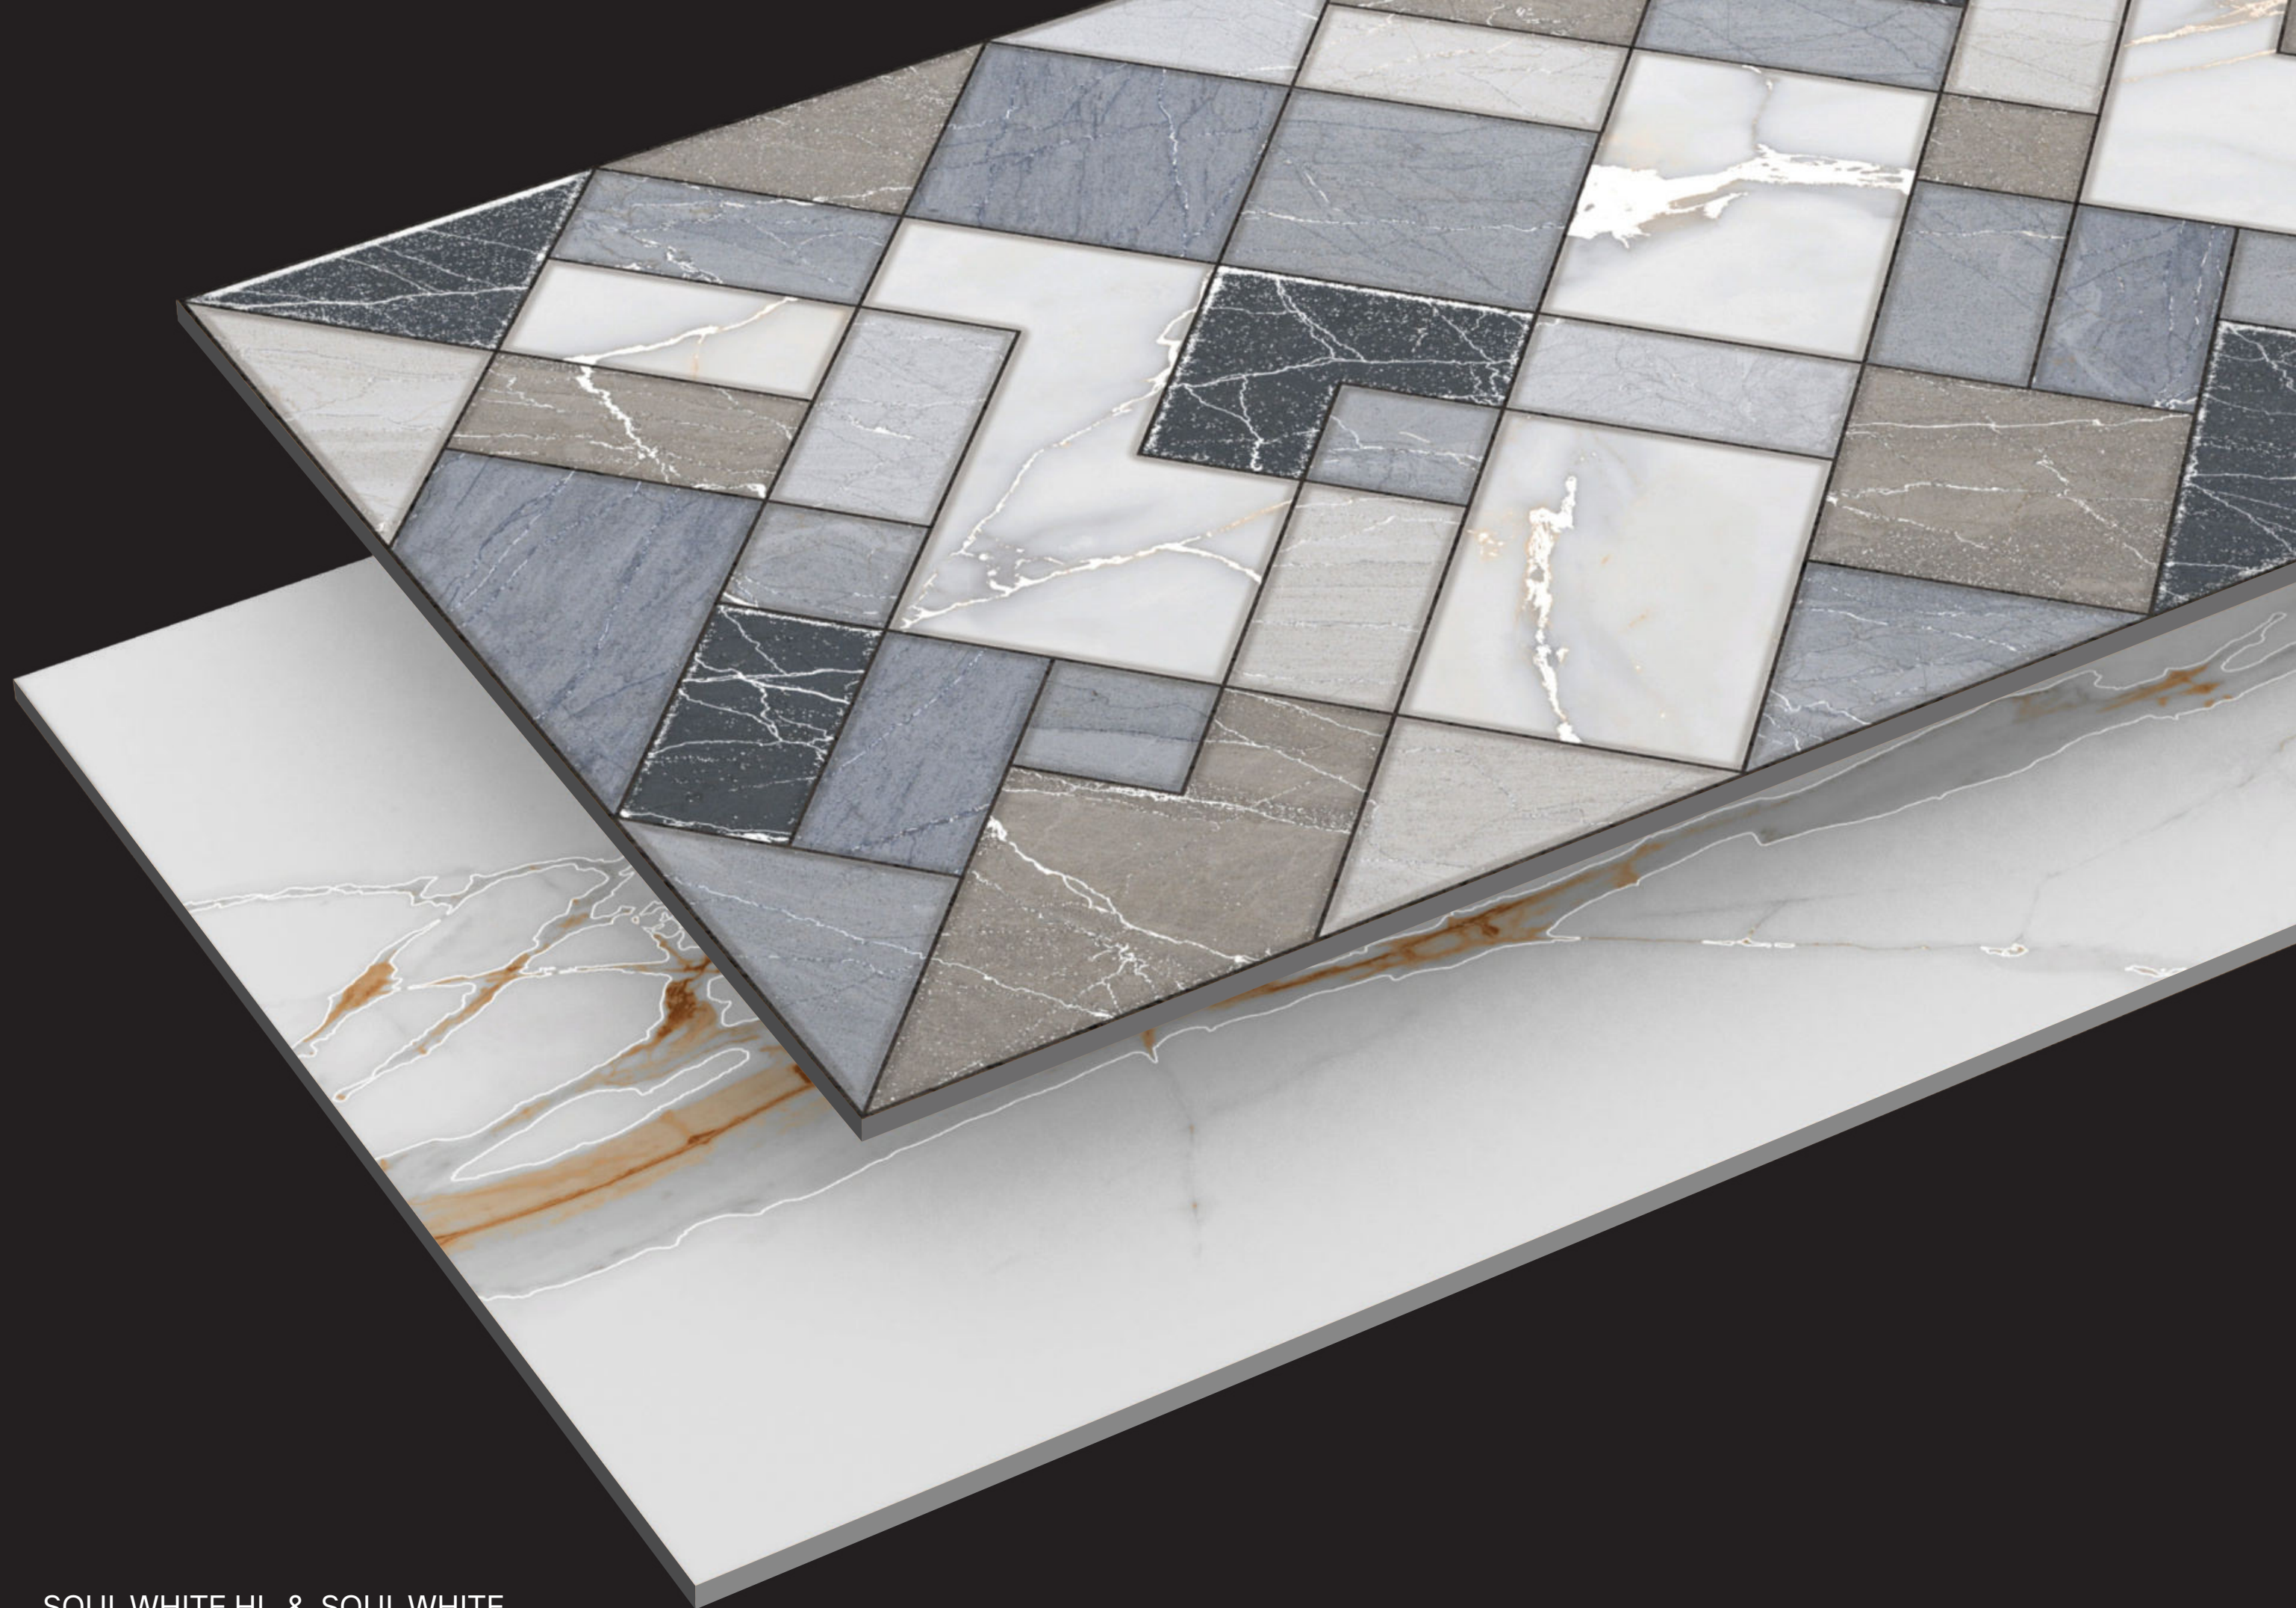

SOUL WHITE HL & SOUL WHITE