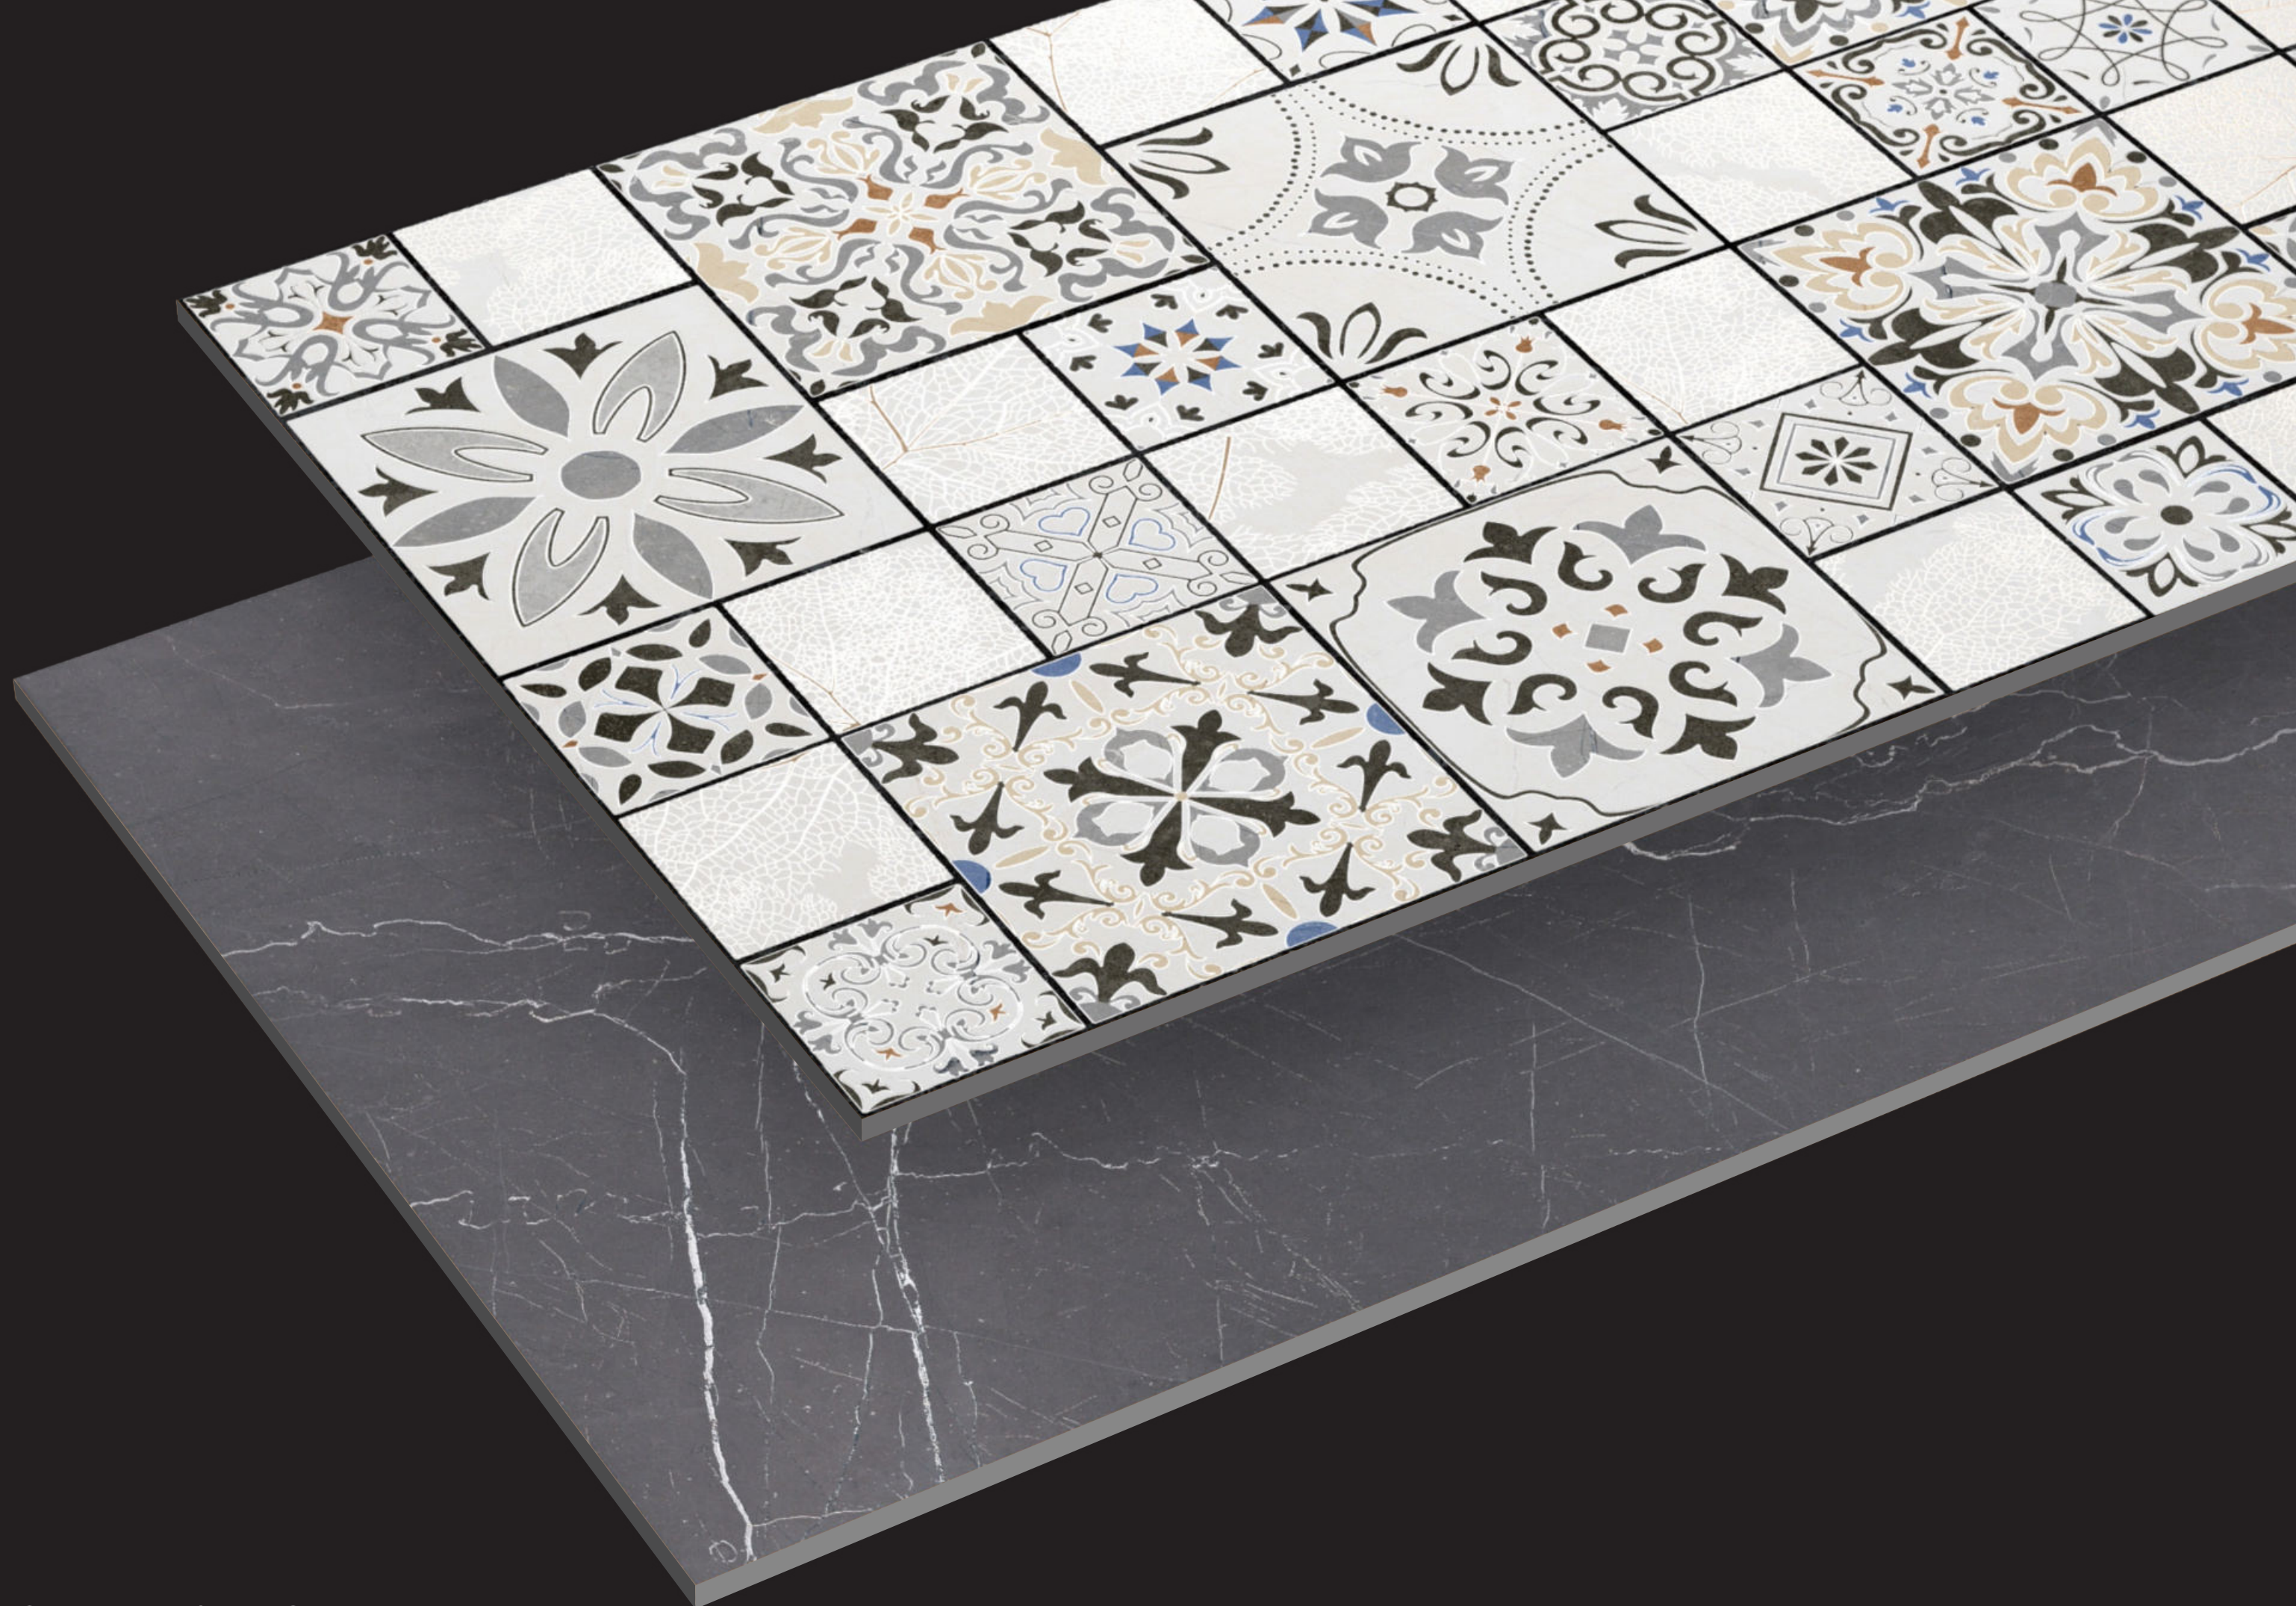

**GLAZED
VITRIFIED TILES**

High Strength

Easy to Install

<0.05% Water Absorption

Random Design

FOREVER HL

FOREVER IVORY

RANDOM 05