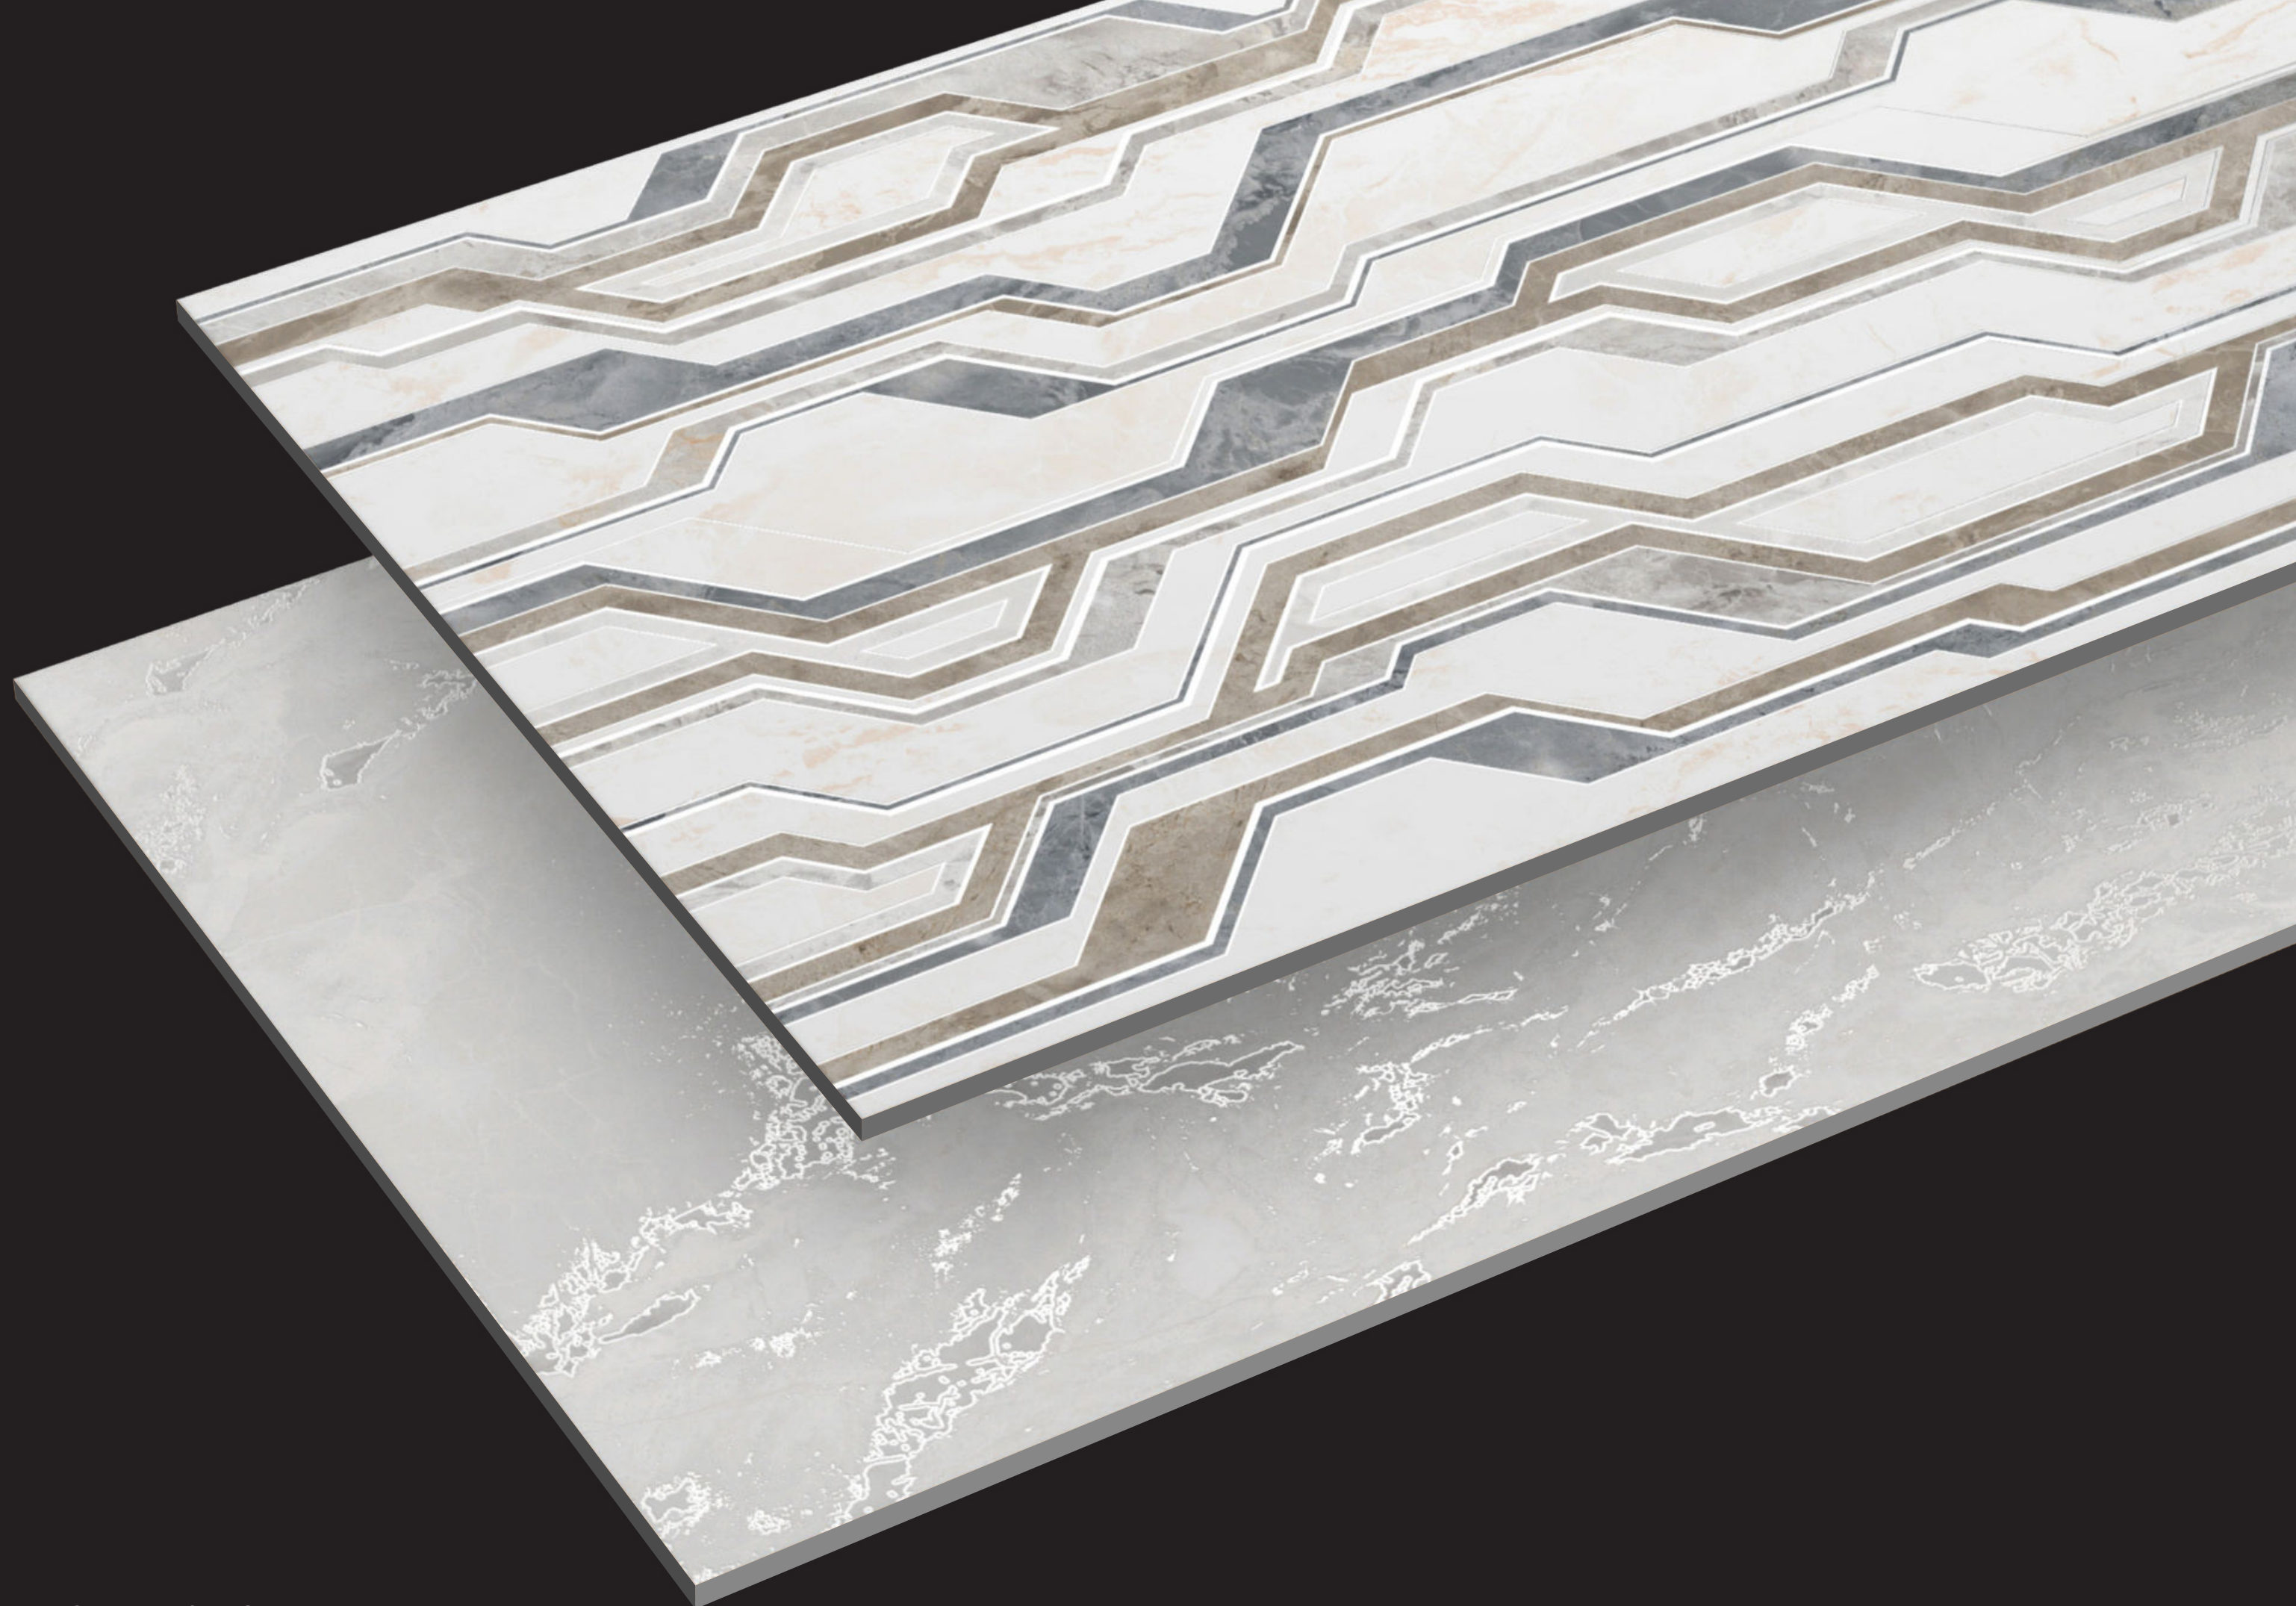

High
Strength

Easy to
Install

<0.05% Water
Absorption

Random
Design

ARIZONA HL

ARIZONA GREY

RANDOM 05

ARIZONA HL & GREY