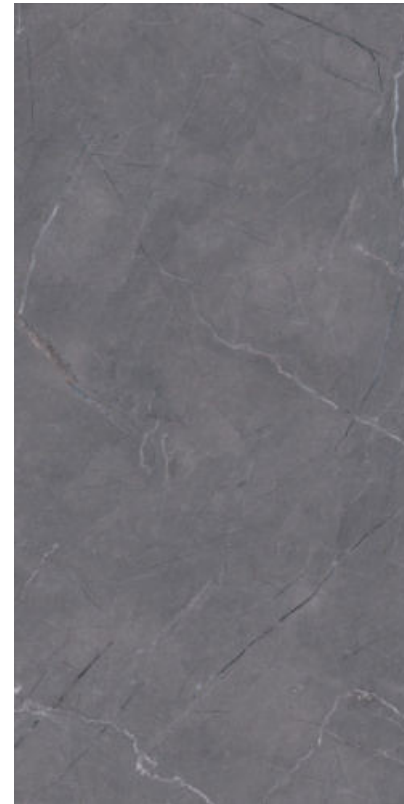

**GLAZED
VITRIFIED TILES**

High Strength

Easy to Install

<0.05% Water Absorption

Random Design

FOREVER HL

FOREVER IVORY

RANDOM 05