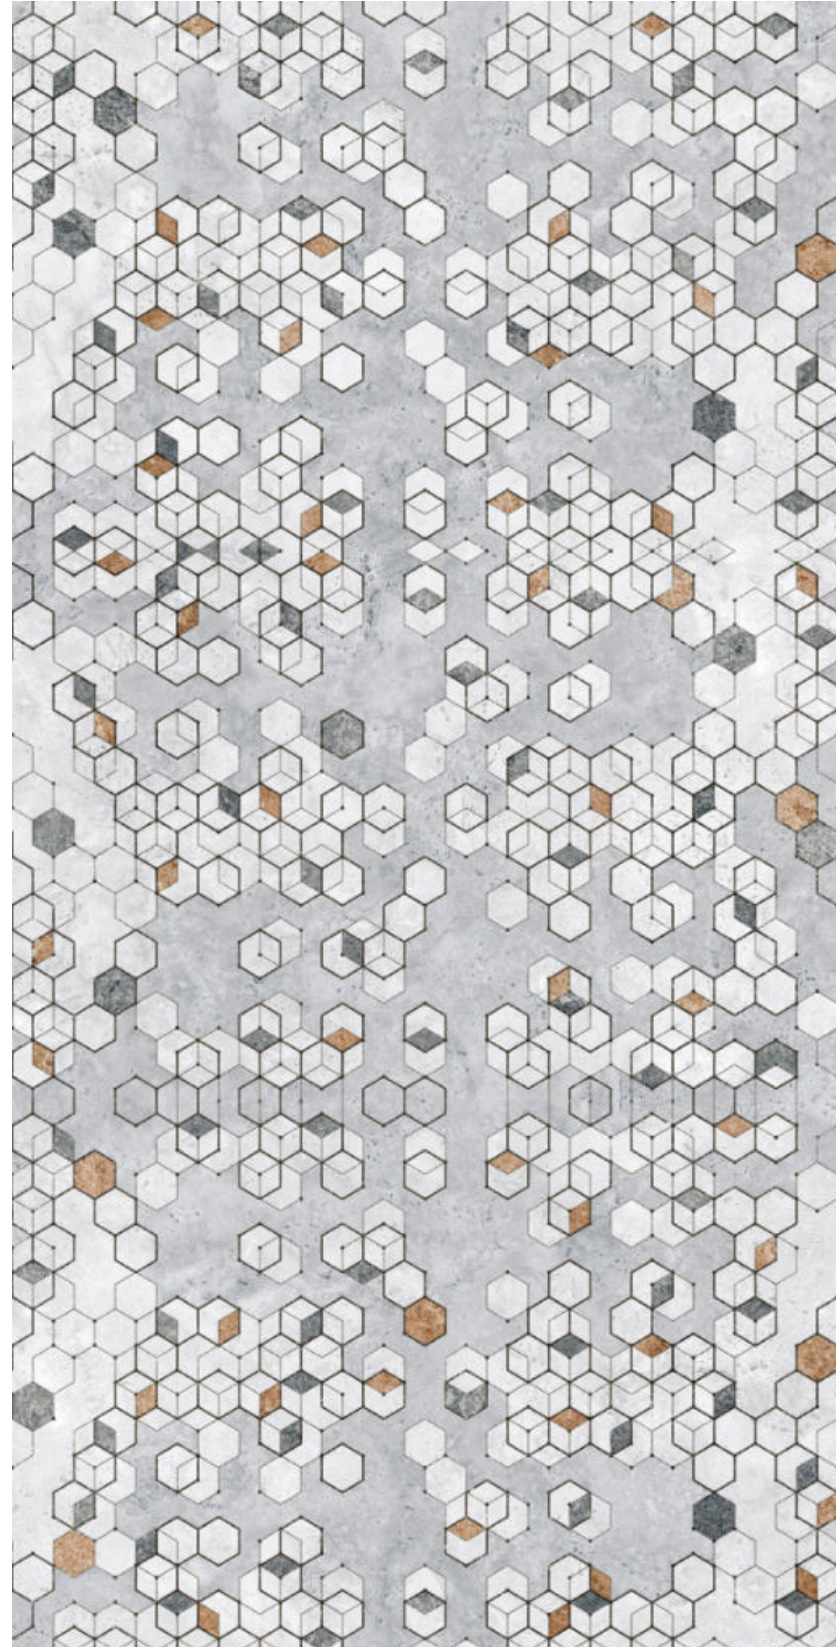

<0.05% Water Absorption

Random Design

ARIZONA HL

ARIZONA LIGHT

RANDOM 05

CASTELLO HL & DGY

CASTELLO HL & DGY |

600X SIZE
1200MM