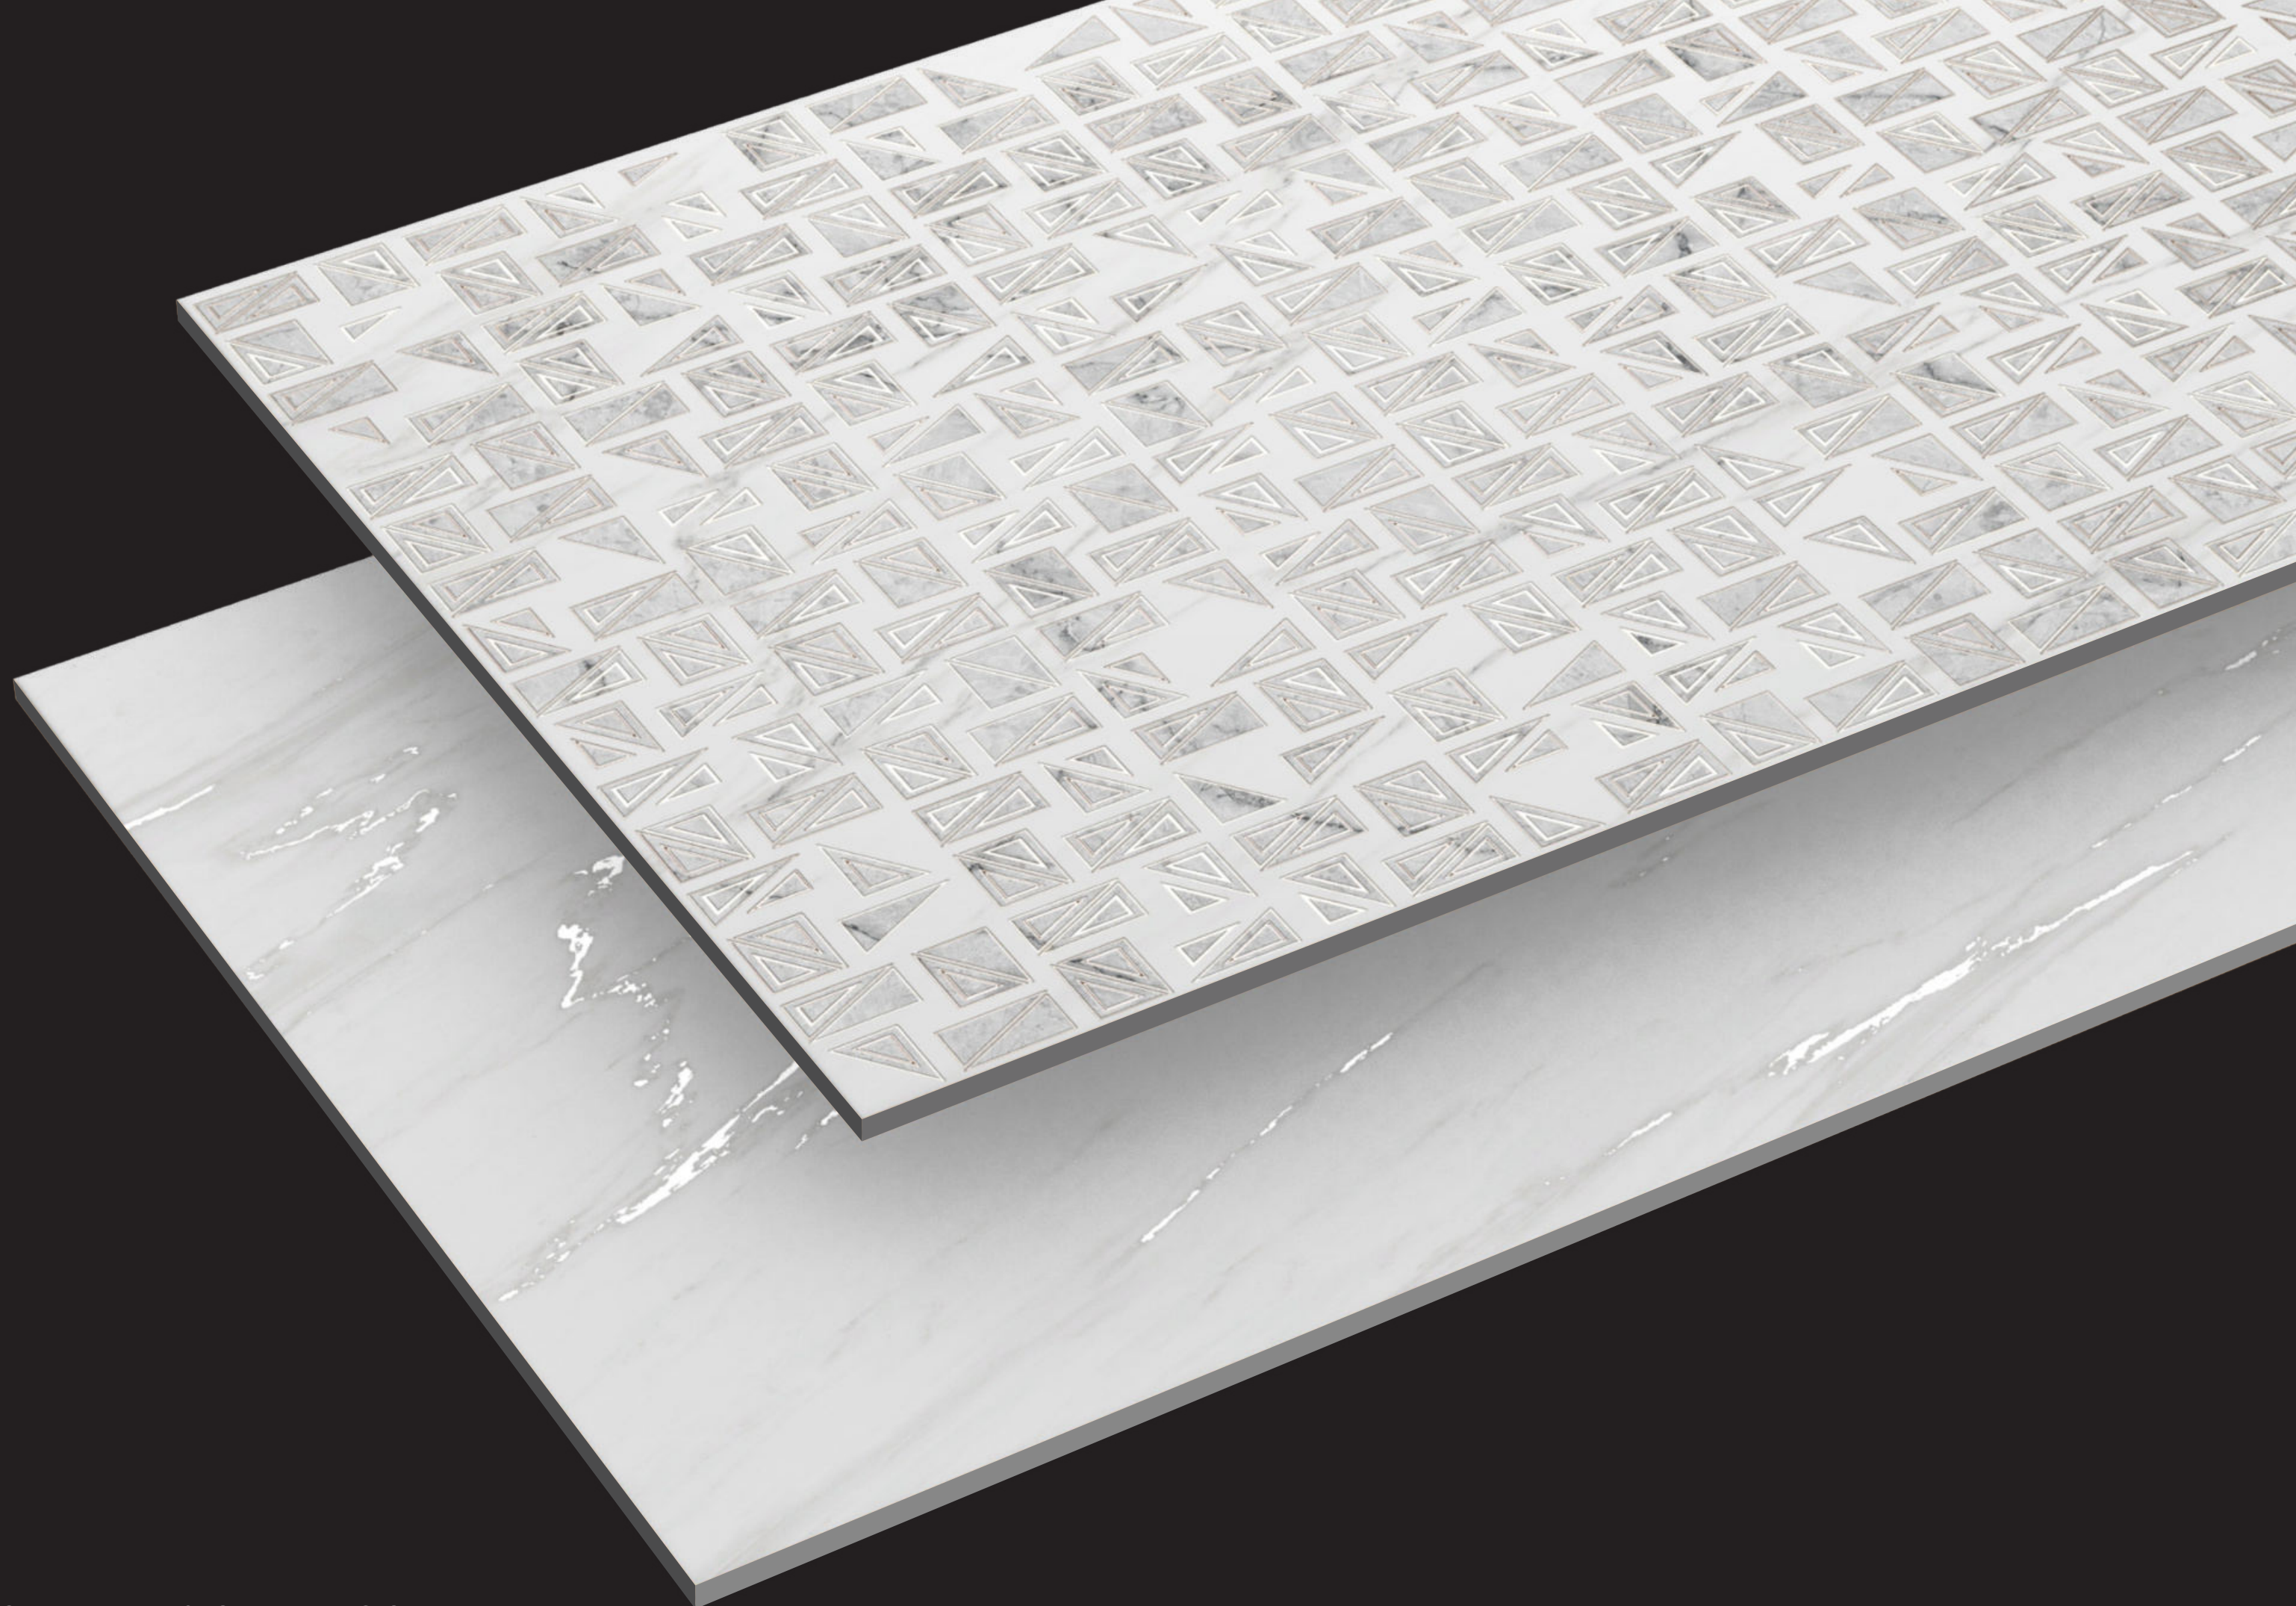

SWIDEN HL & STATUARIO SWIDEN