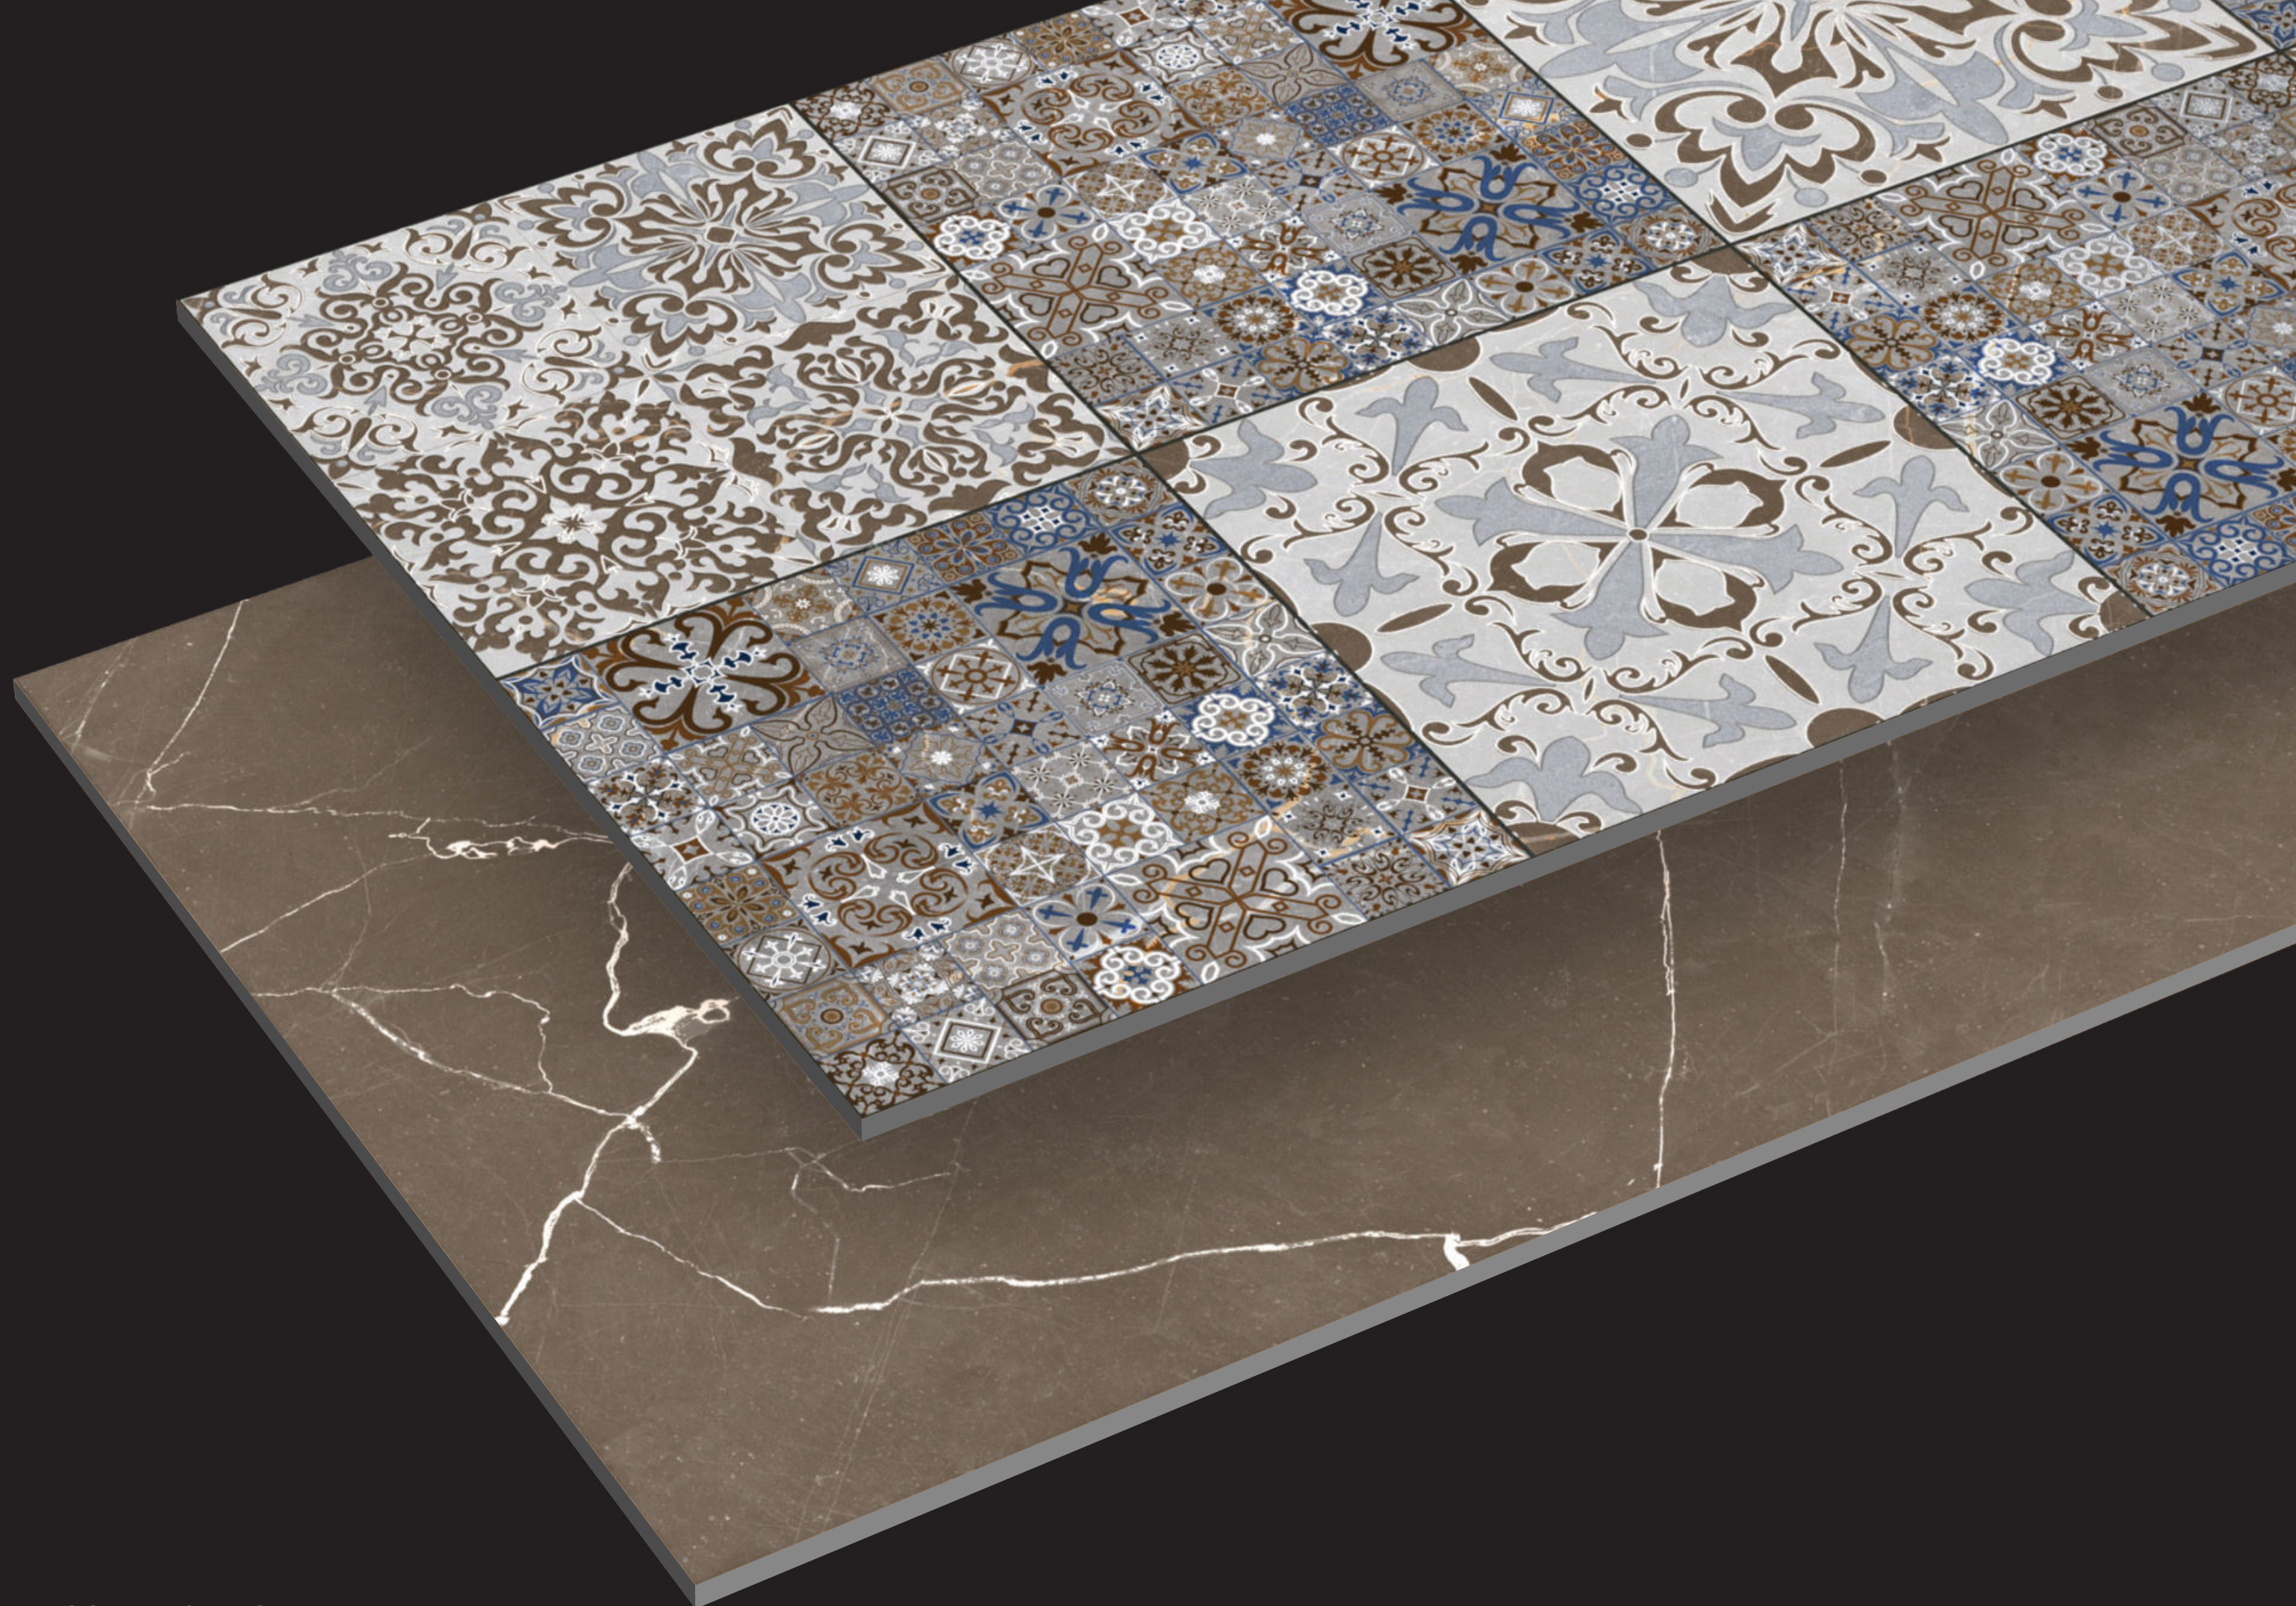

GLAZED
VITRIFIED TILES

High
Strength

Easy to
Install

<0.05% Water
Absorption

Random
Design

ALLISON HL & LGY

ALLISON HL & BROWN |

600X SIZE
 1200MM