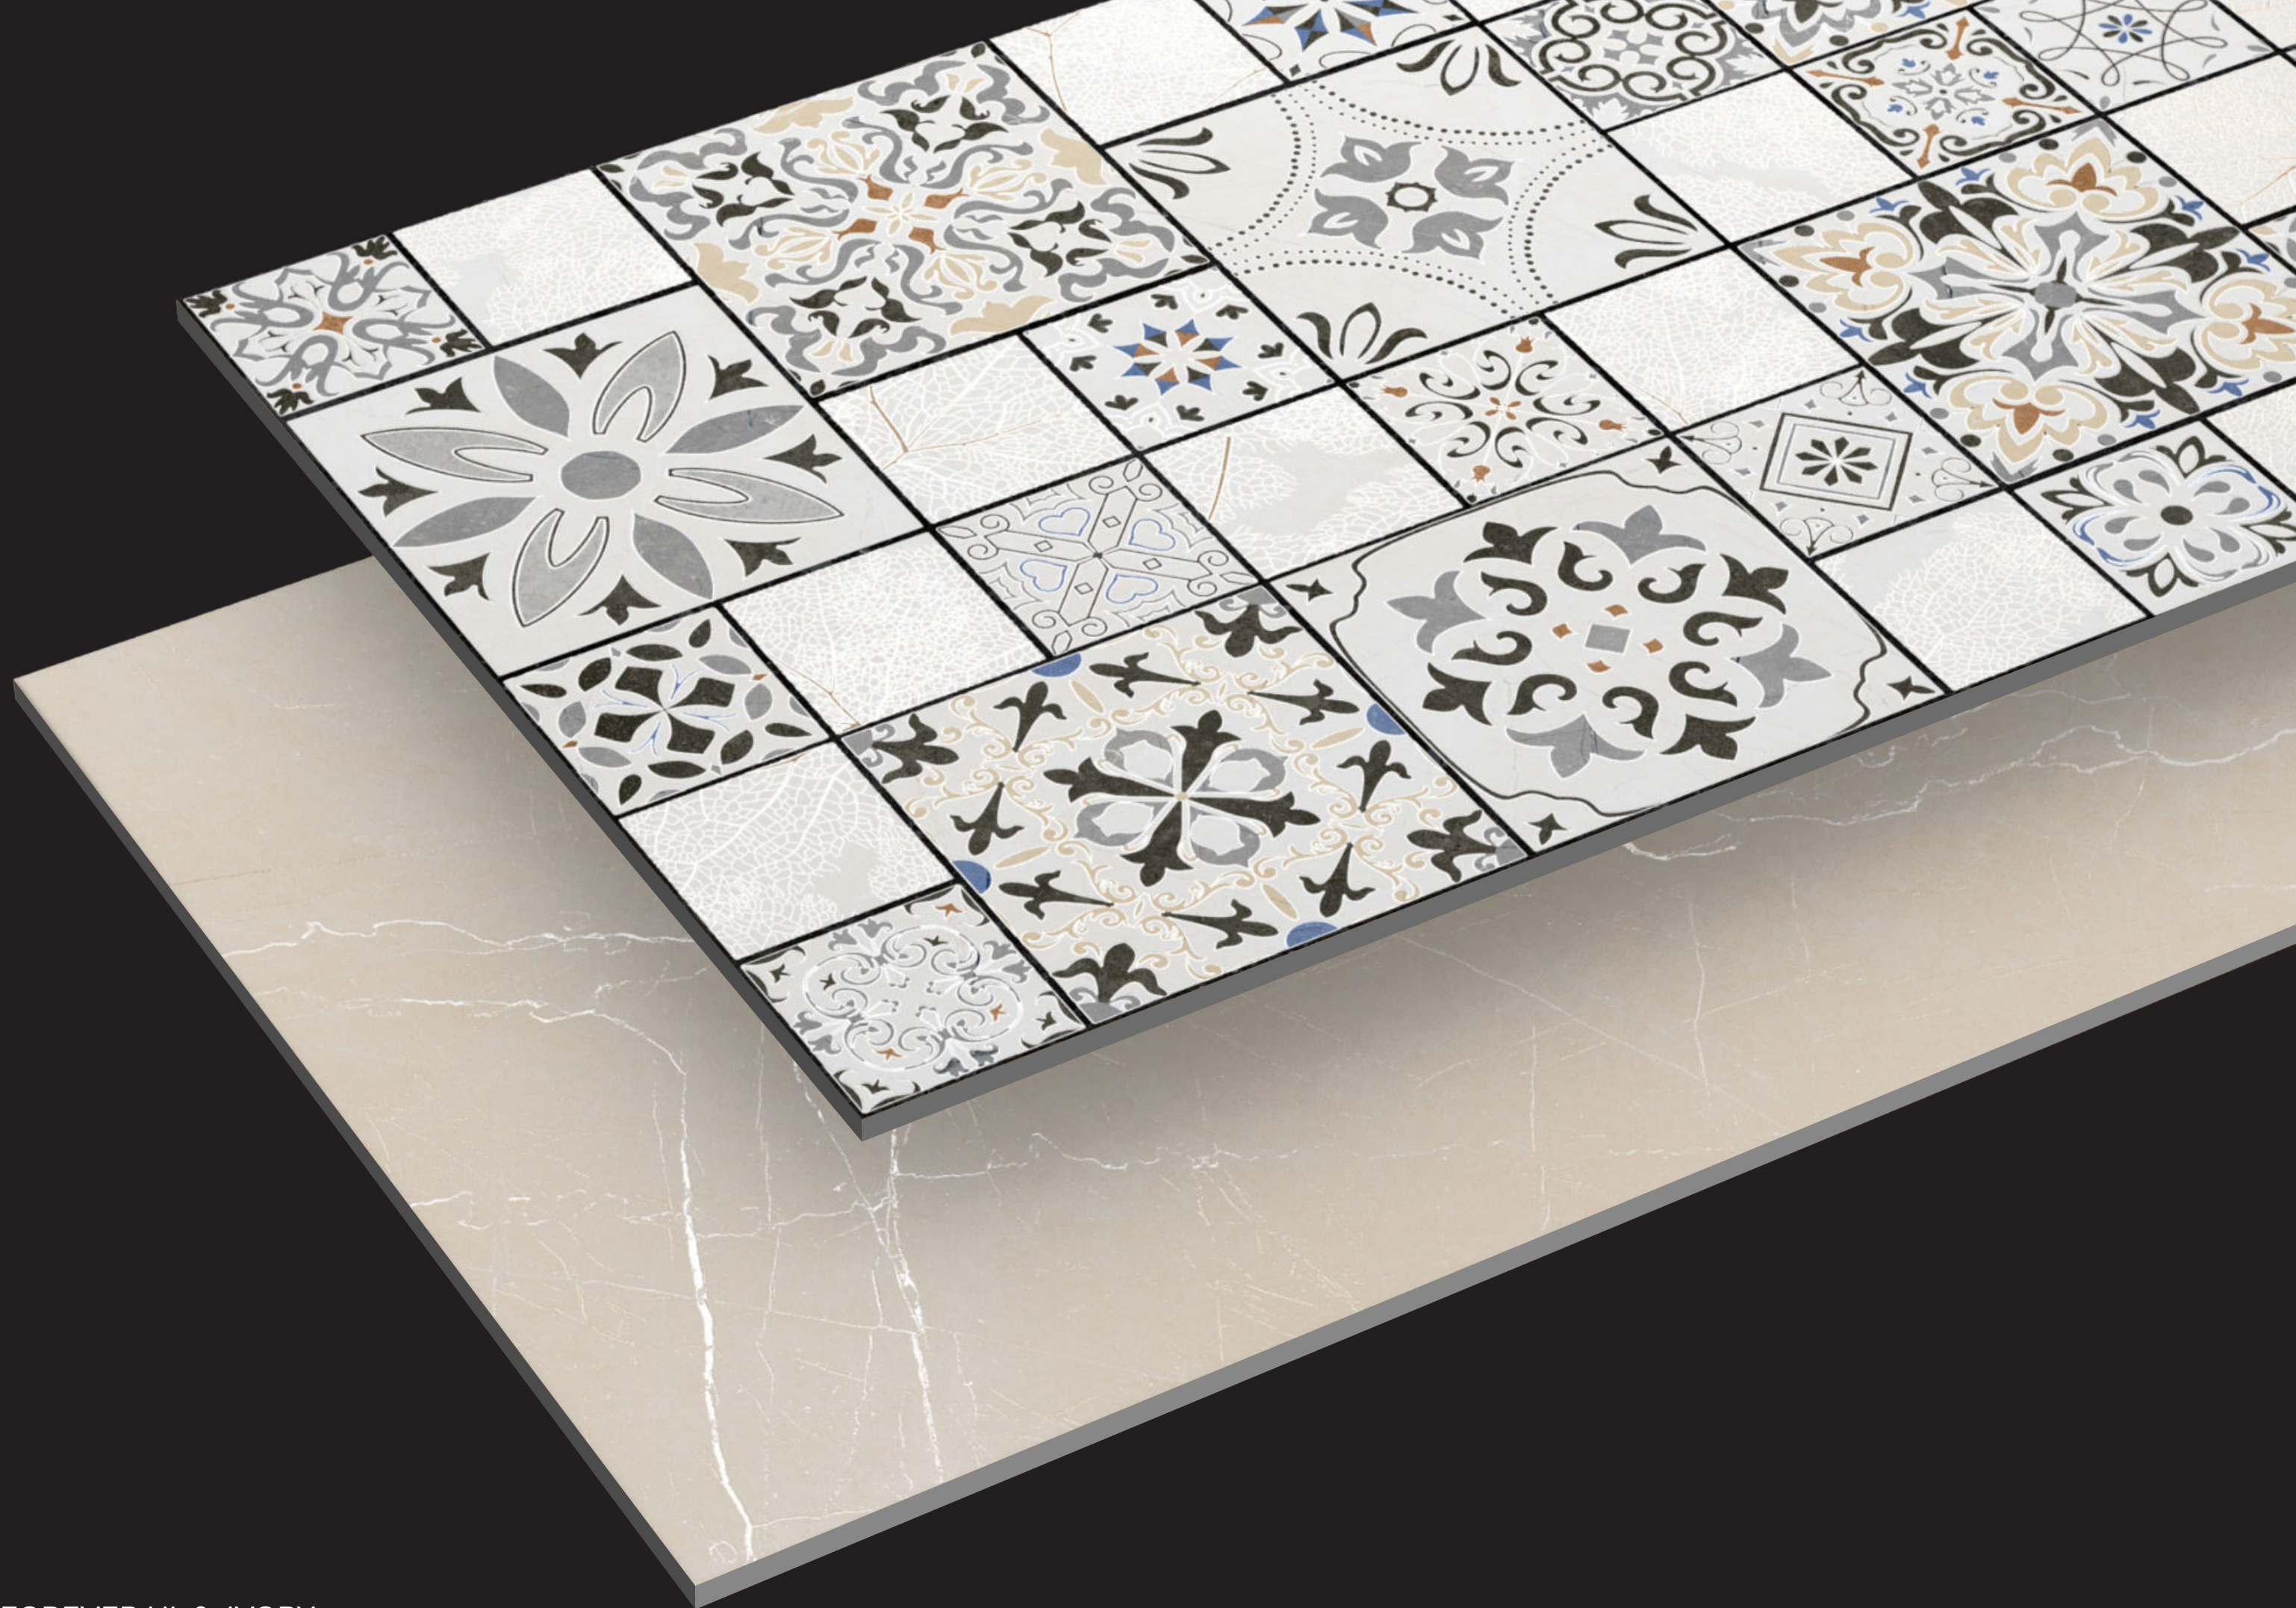

FOREVER HL & IVORY