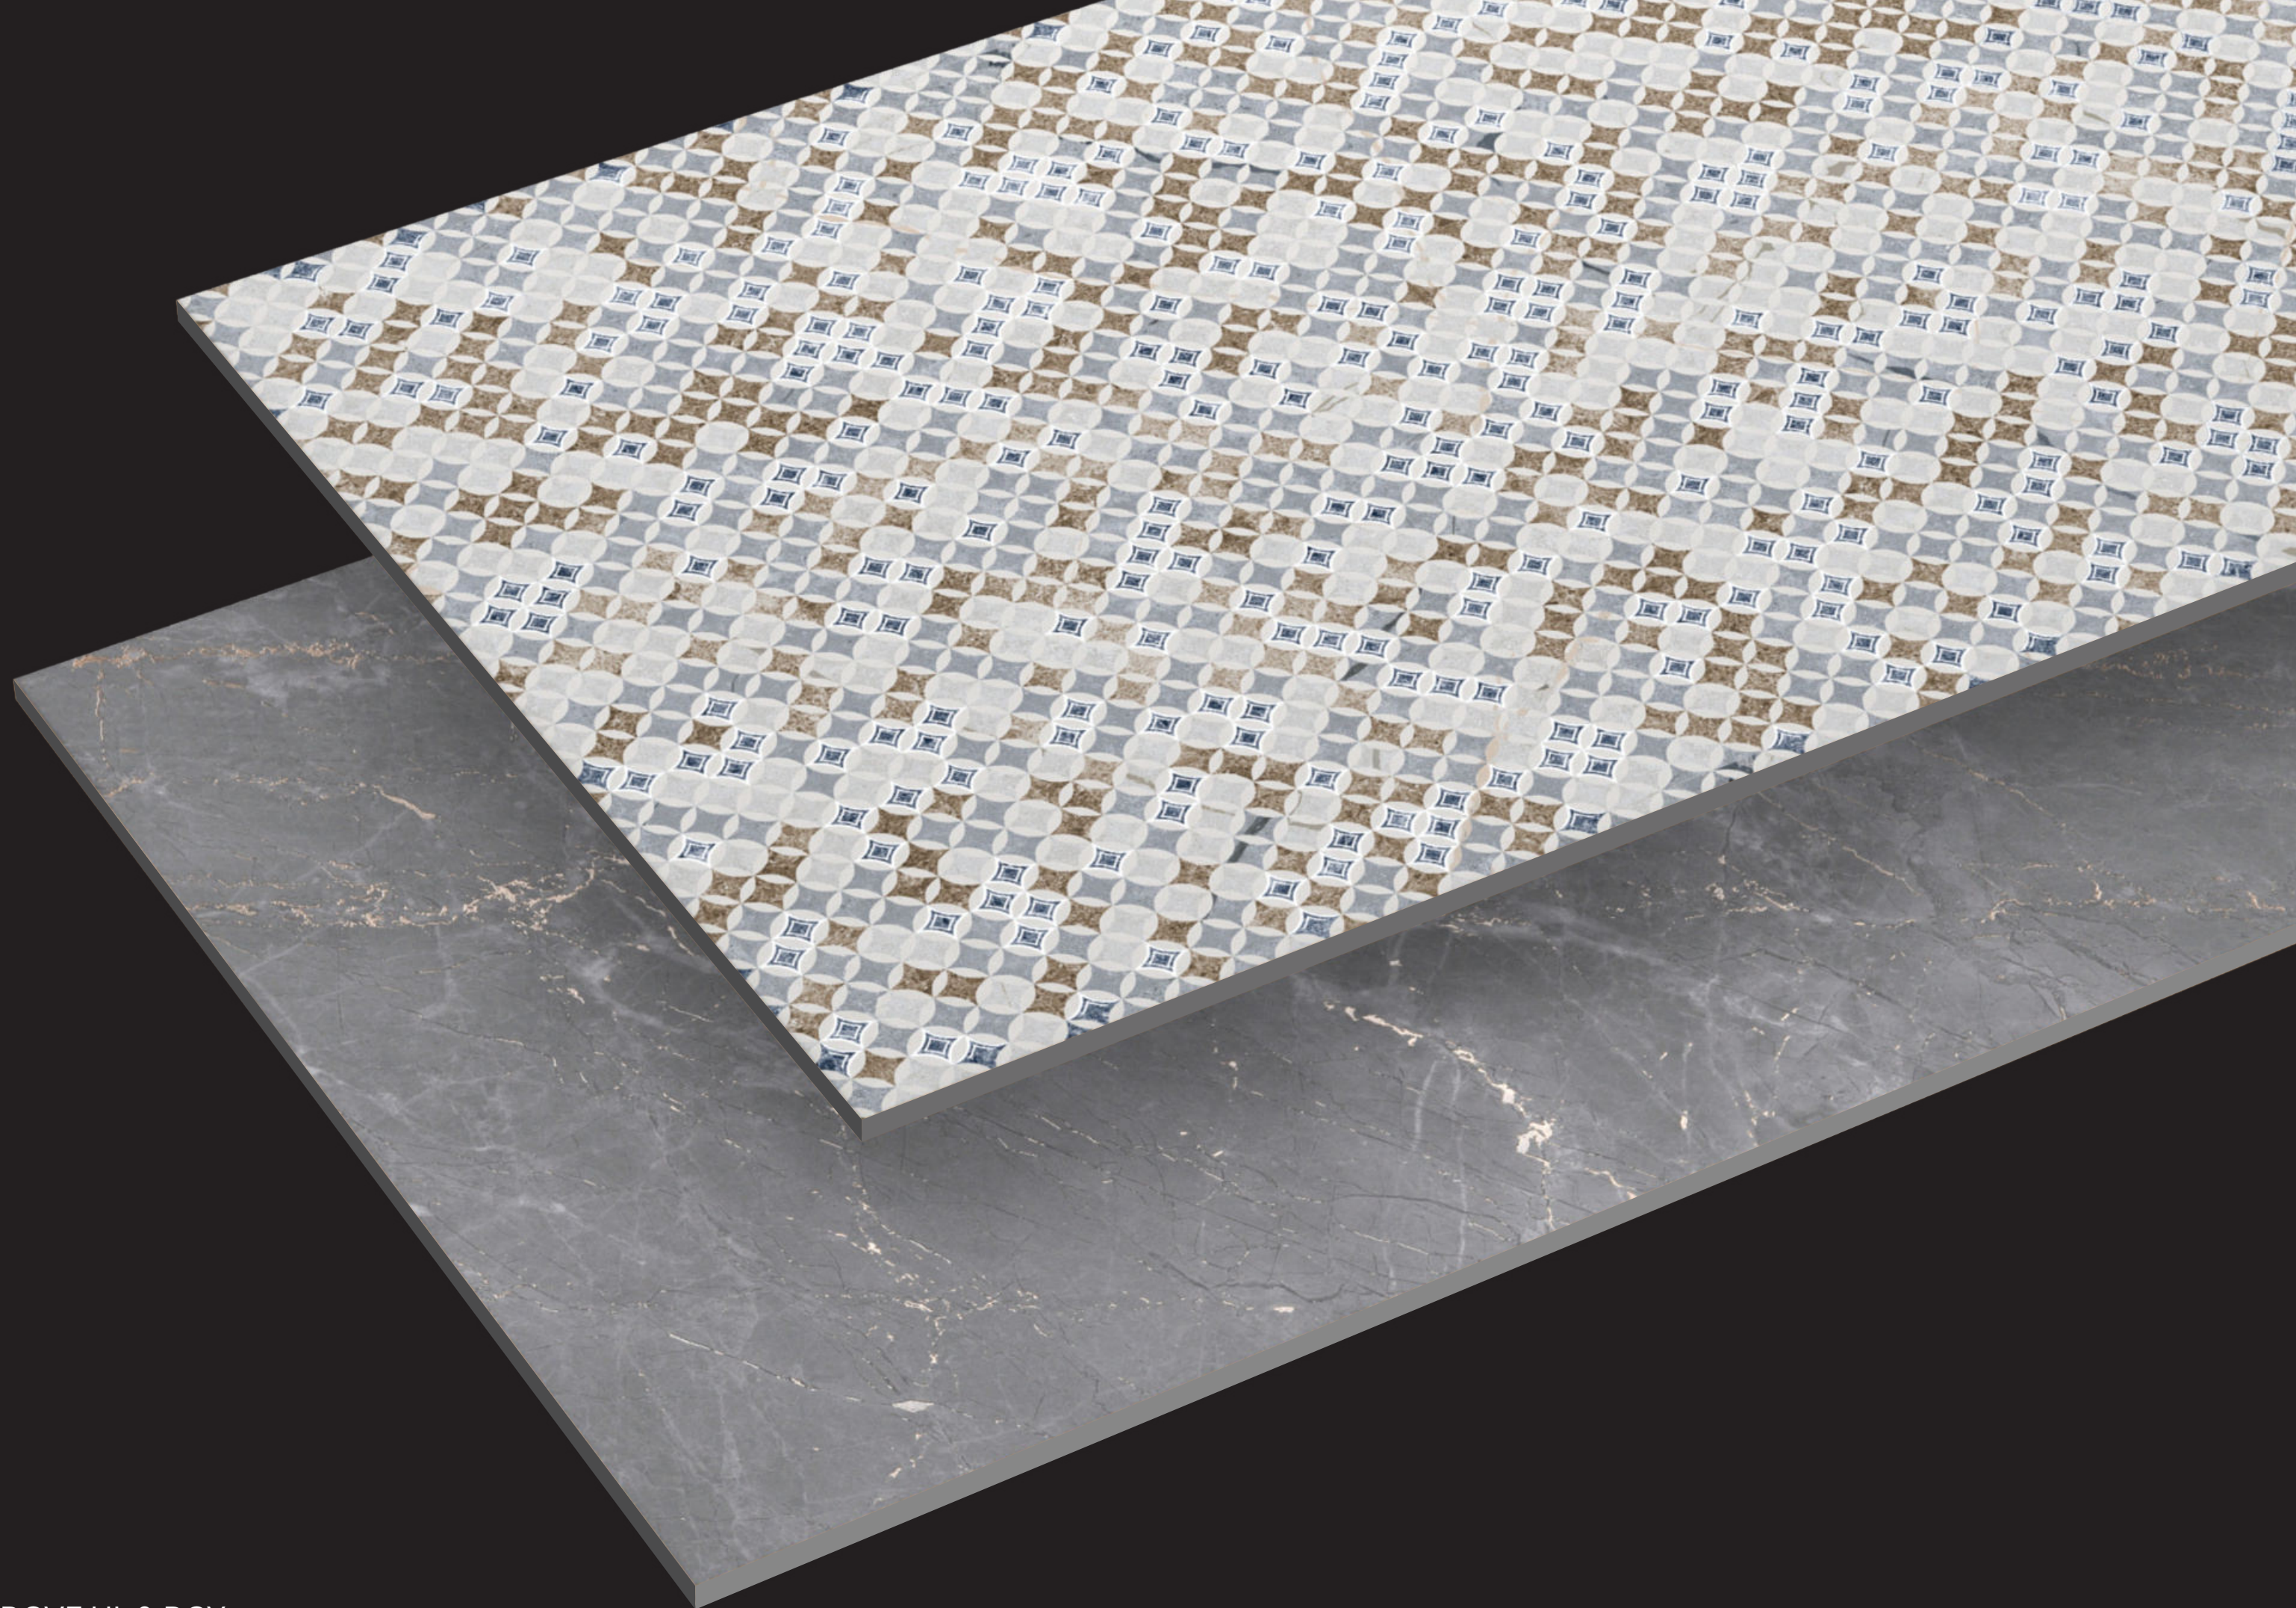

High
Strength

Easy to
Install

<0.05% Water
Absorption

Random
Design

CASTELLO HL

CASTELLO LGY

RANDOM 05

DOVE HL & DGY