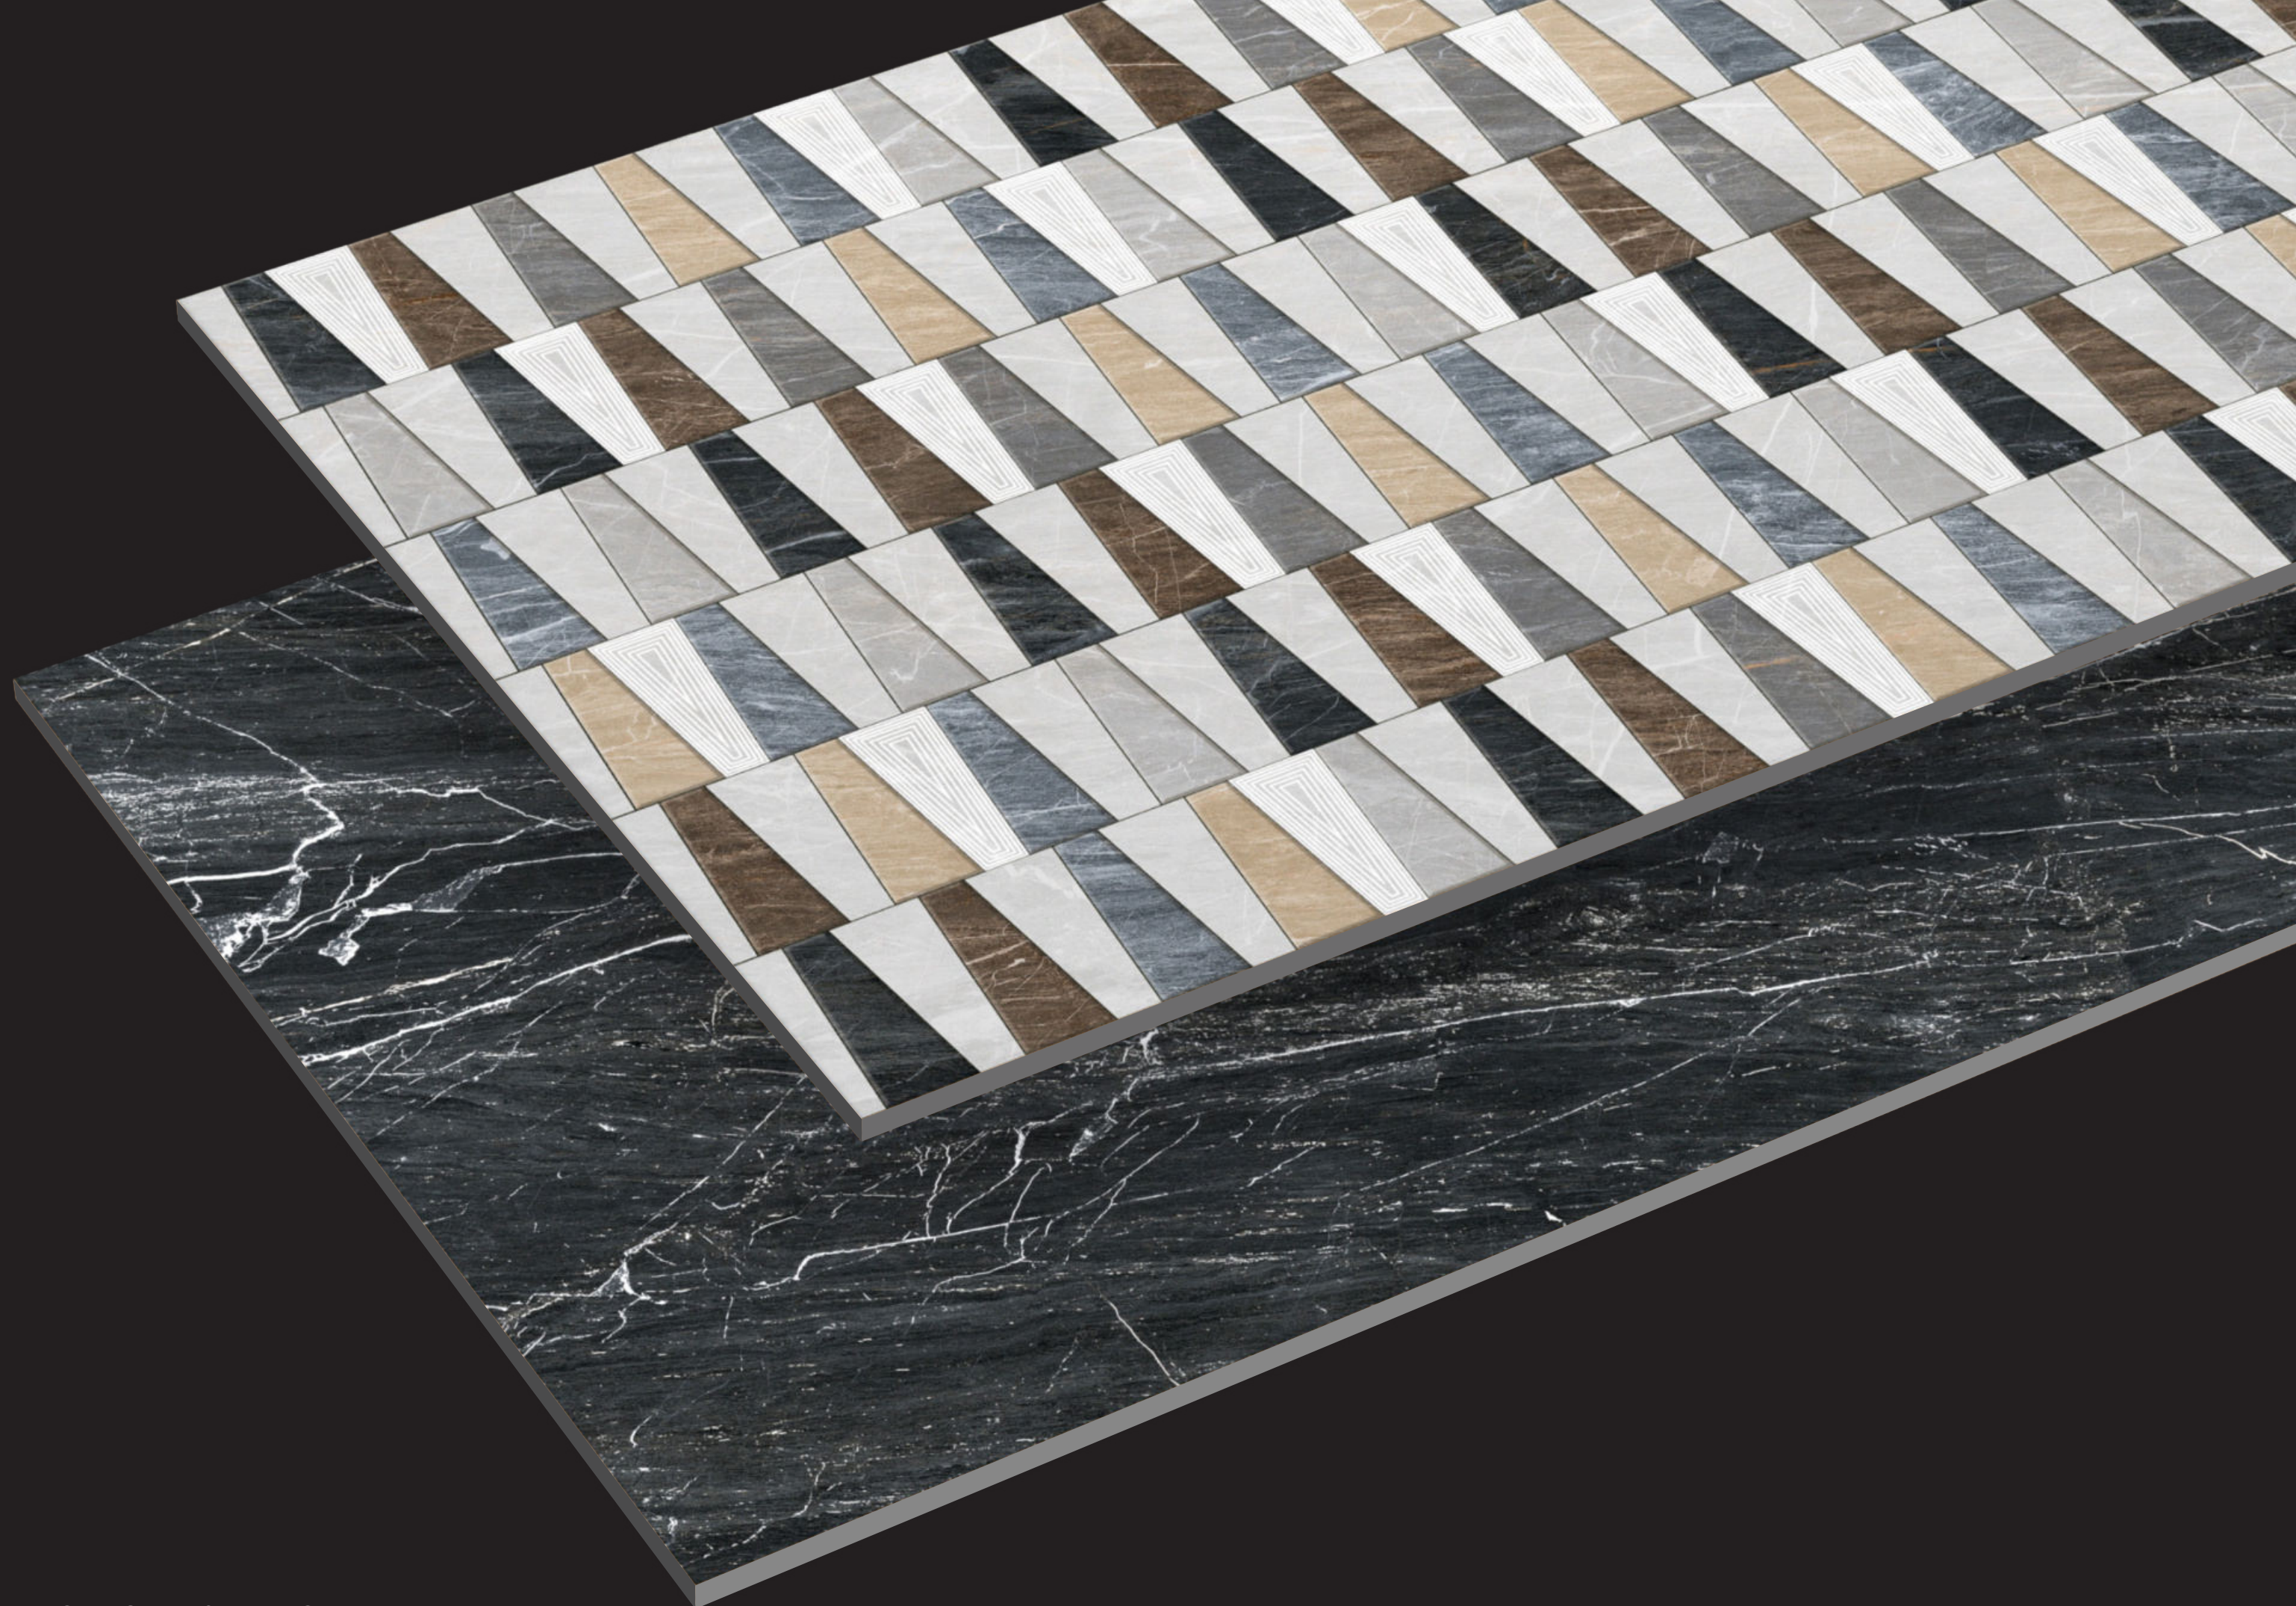

Random
Design

VELOURS HL

VELOURS GREY

RANDOM 04

VELOURS HL & GREY

VELOURS HL & NERO

VELOUR HL & NERO |

600X SIZE
1200MM

**100%
GVT
BODY**

**CARVING
FINISH**

**GLAZED
VITRIFIED TILES**

High Strength

Easy to Install

<0.05% Water Absorption

Random Design

VELOURS HL