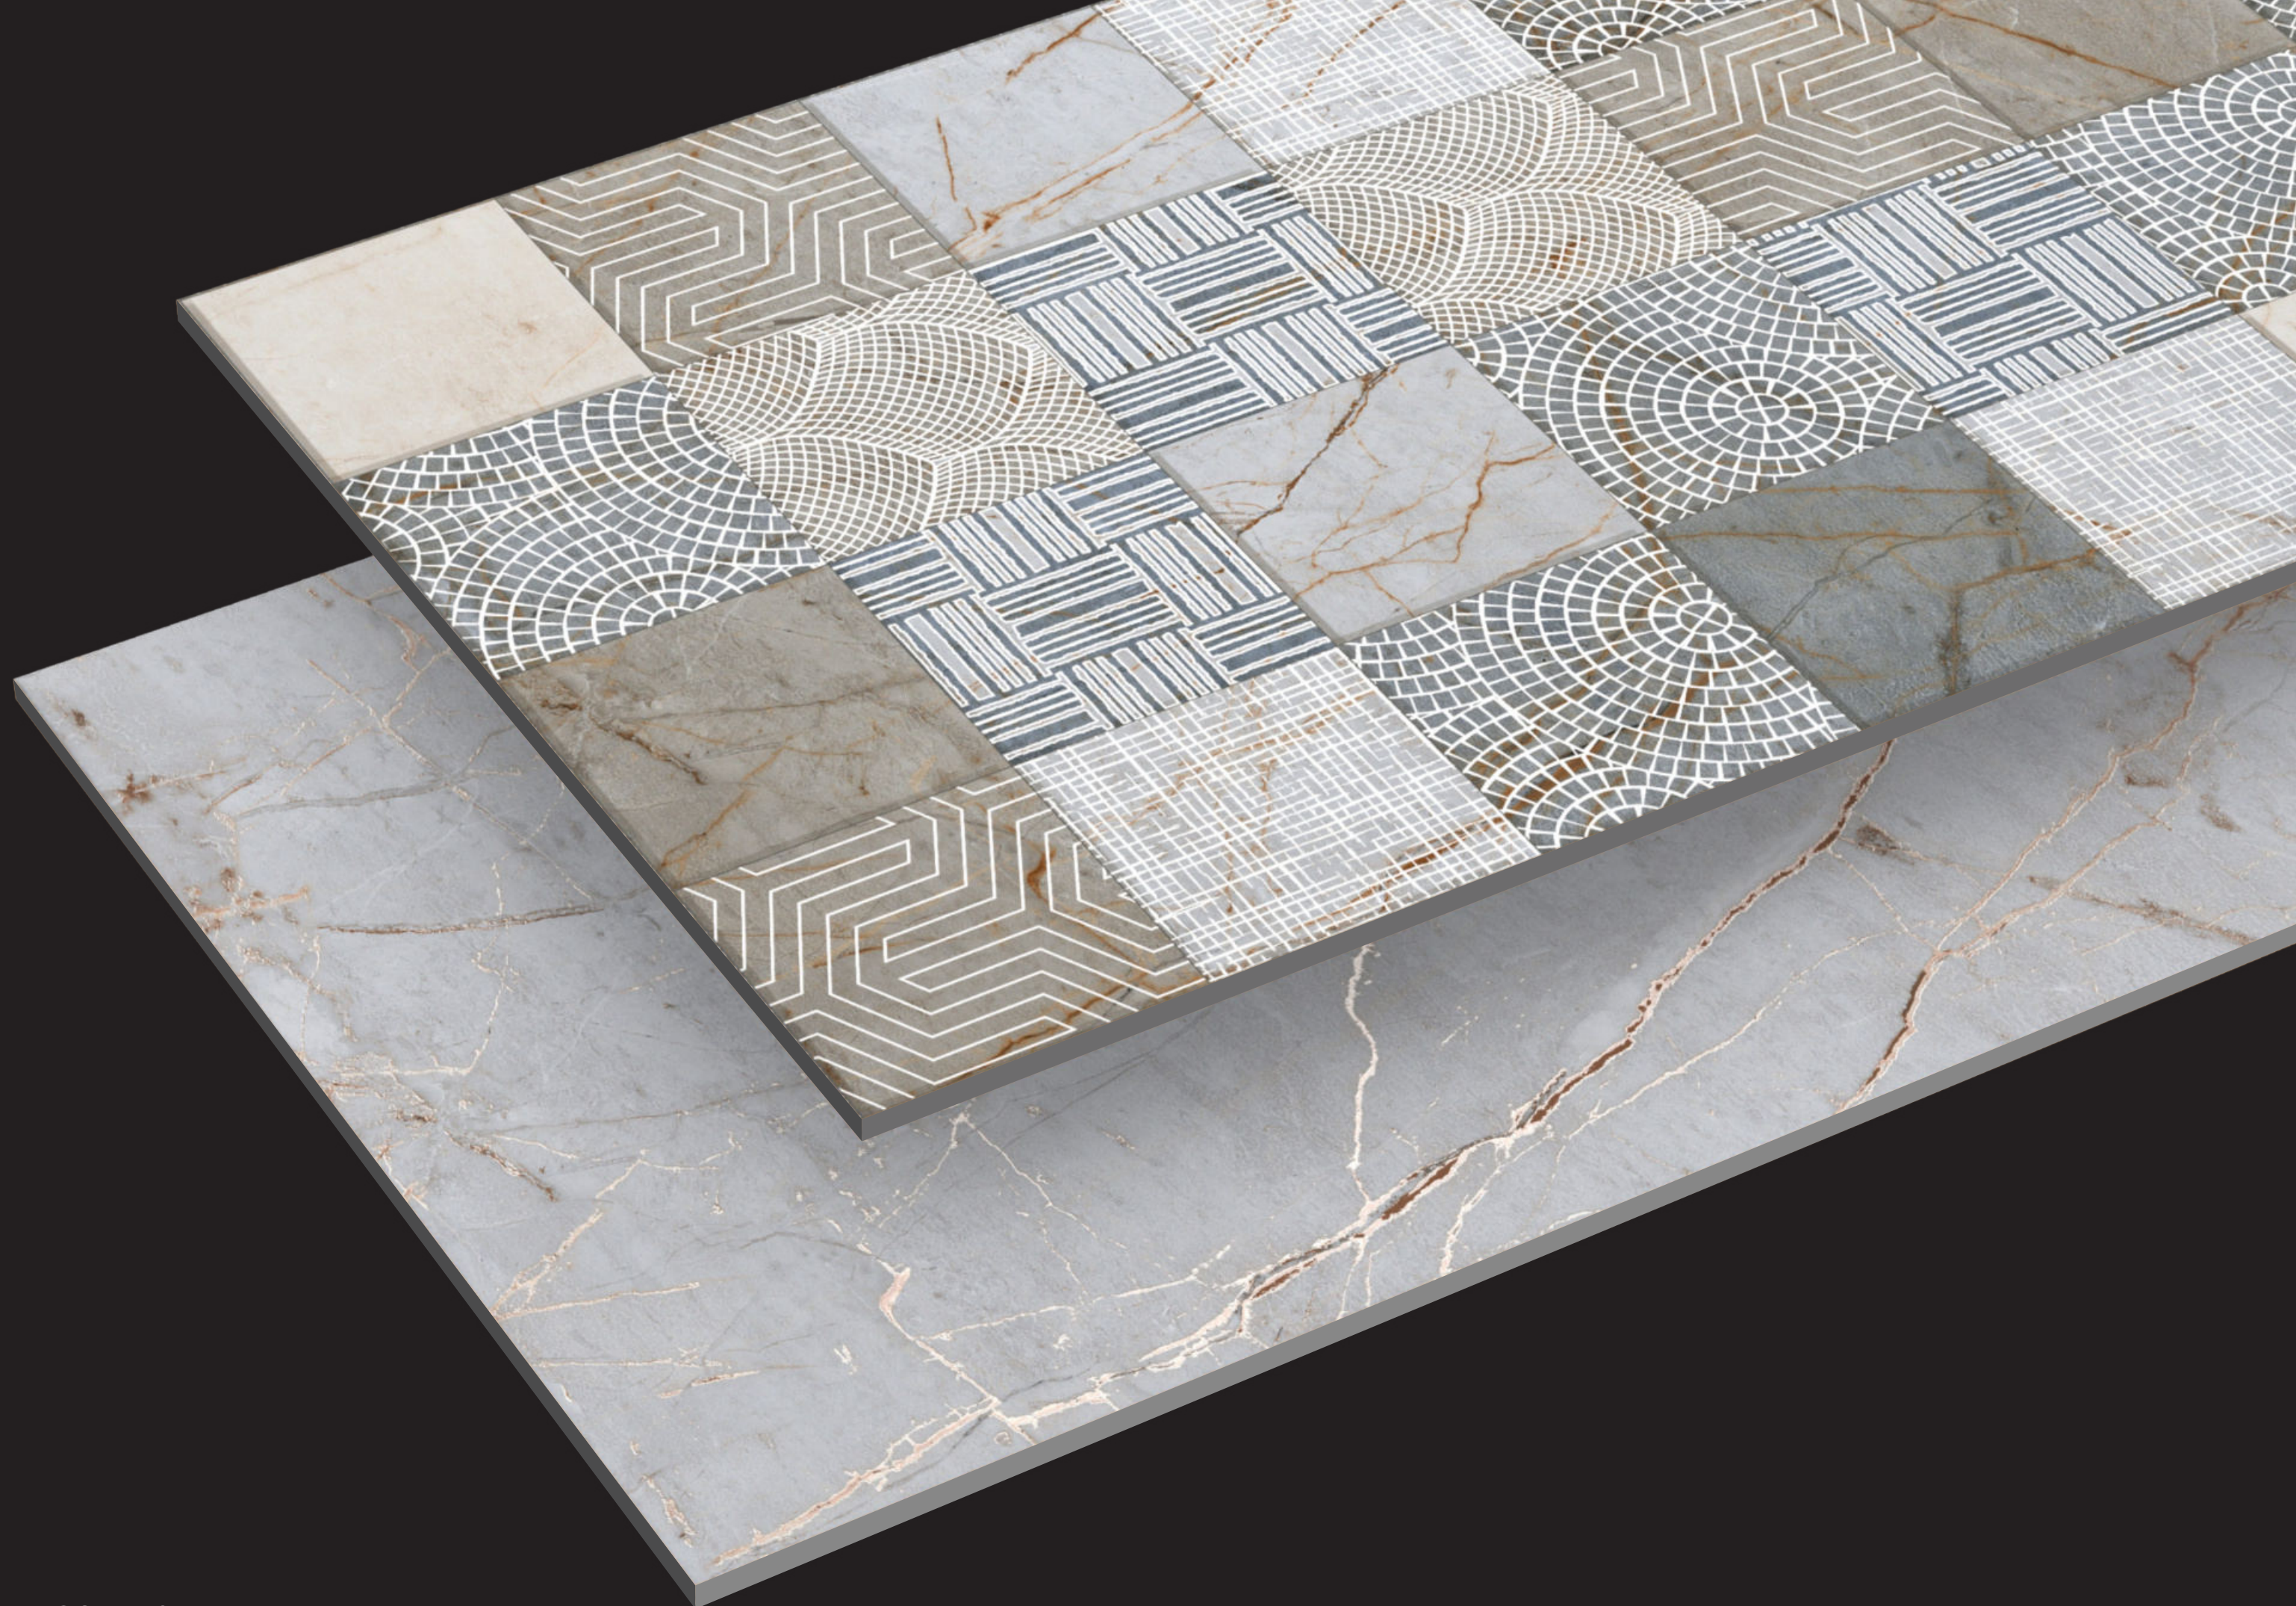

<0.05% Water
Absorption

Random
Design

MILOS HL

MILOS NATURAL

RANDOM 04

MILOS HL & WHITE

MILOS HL & WHITE |

600X SIZE
1200MM