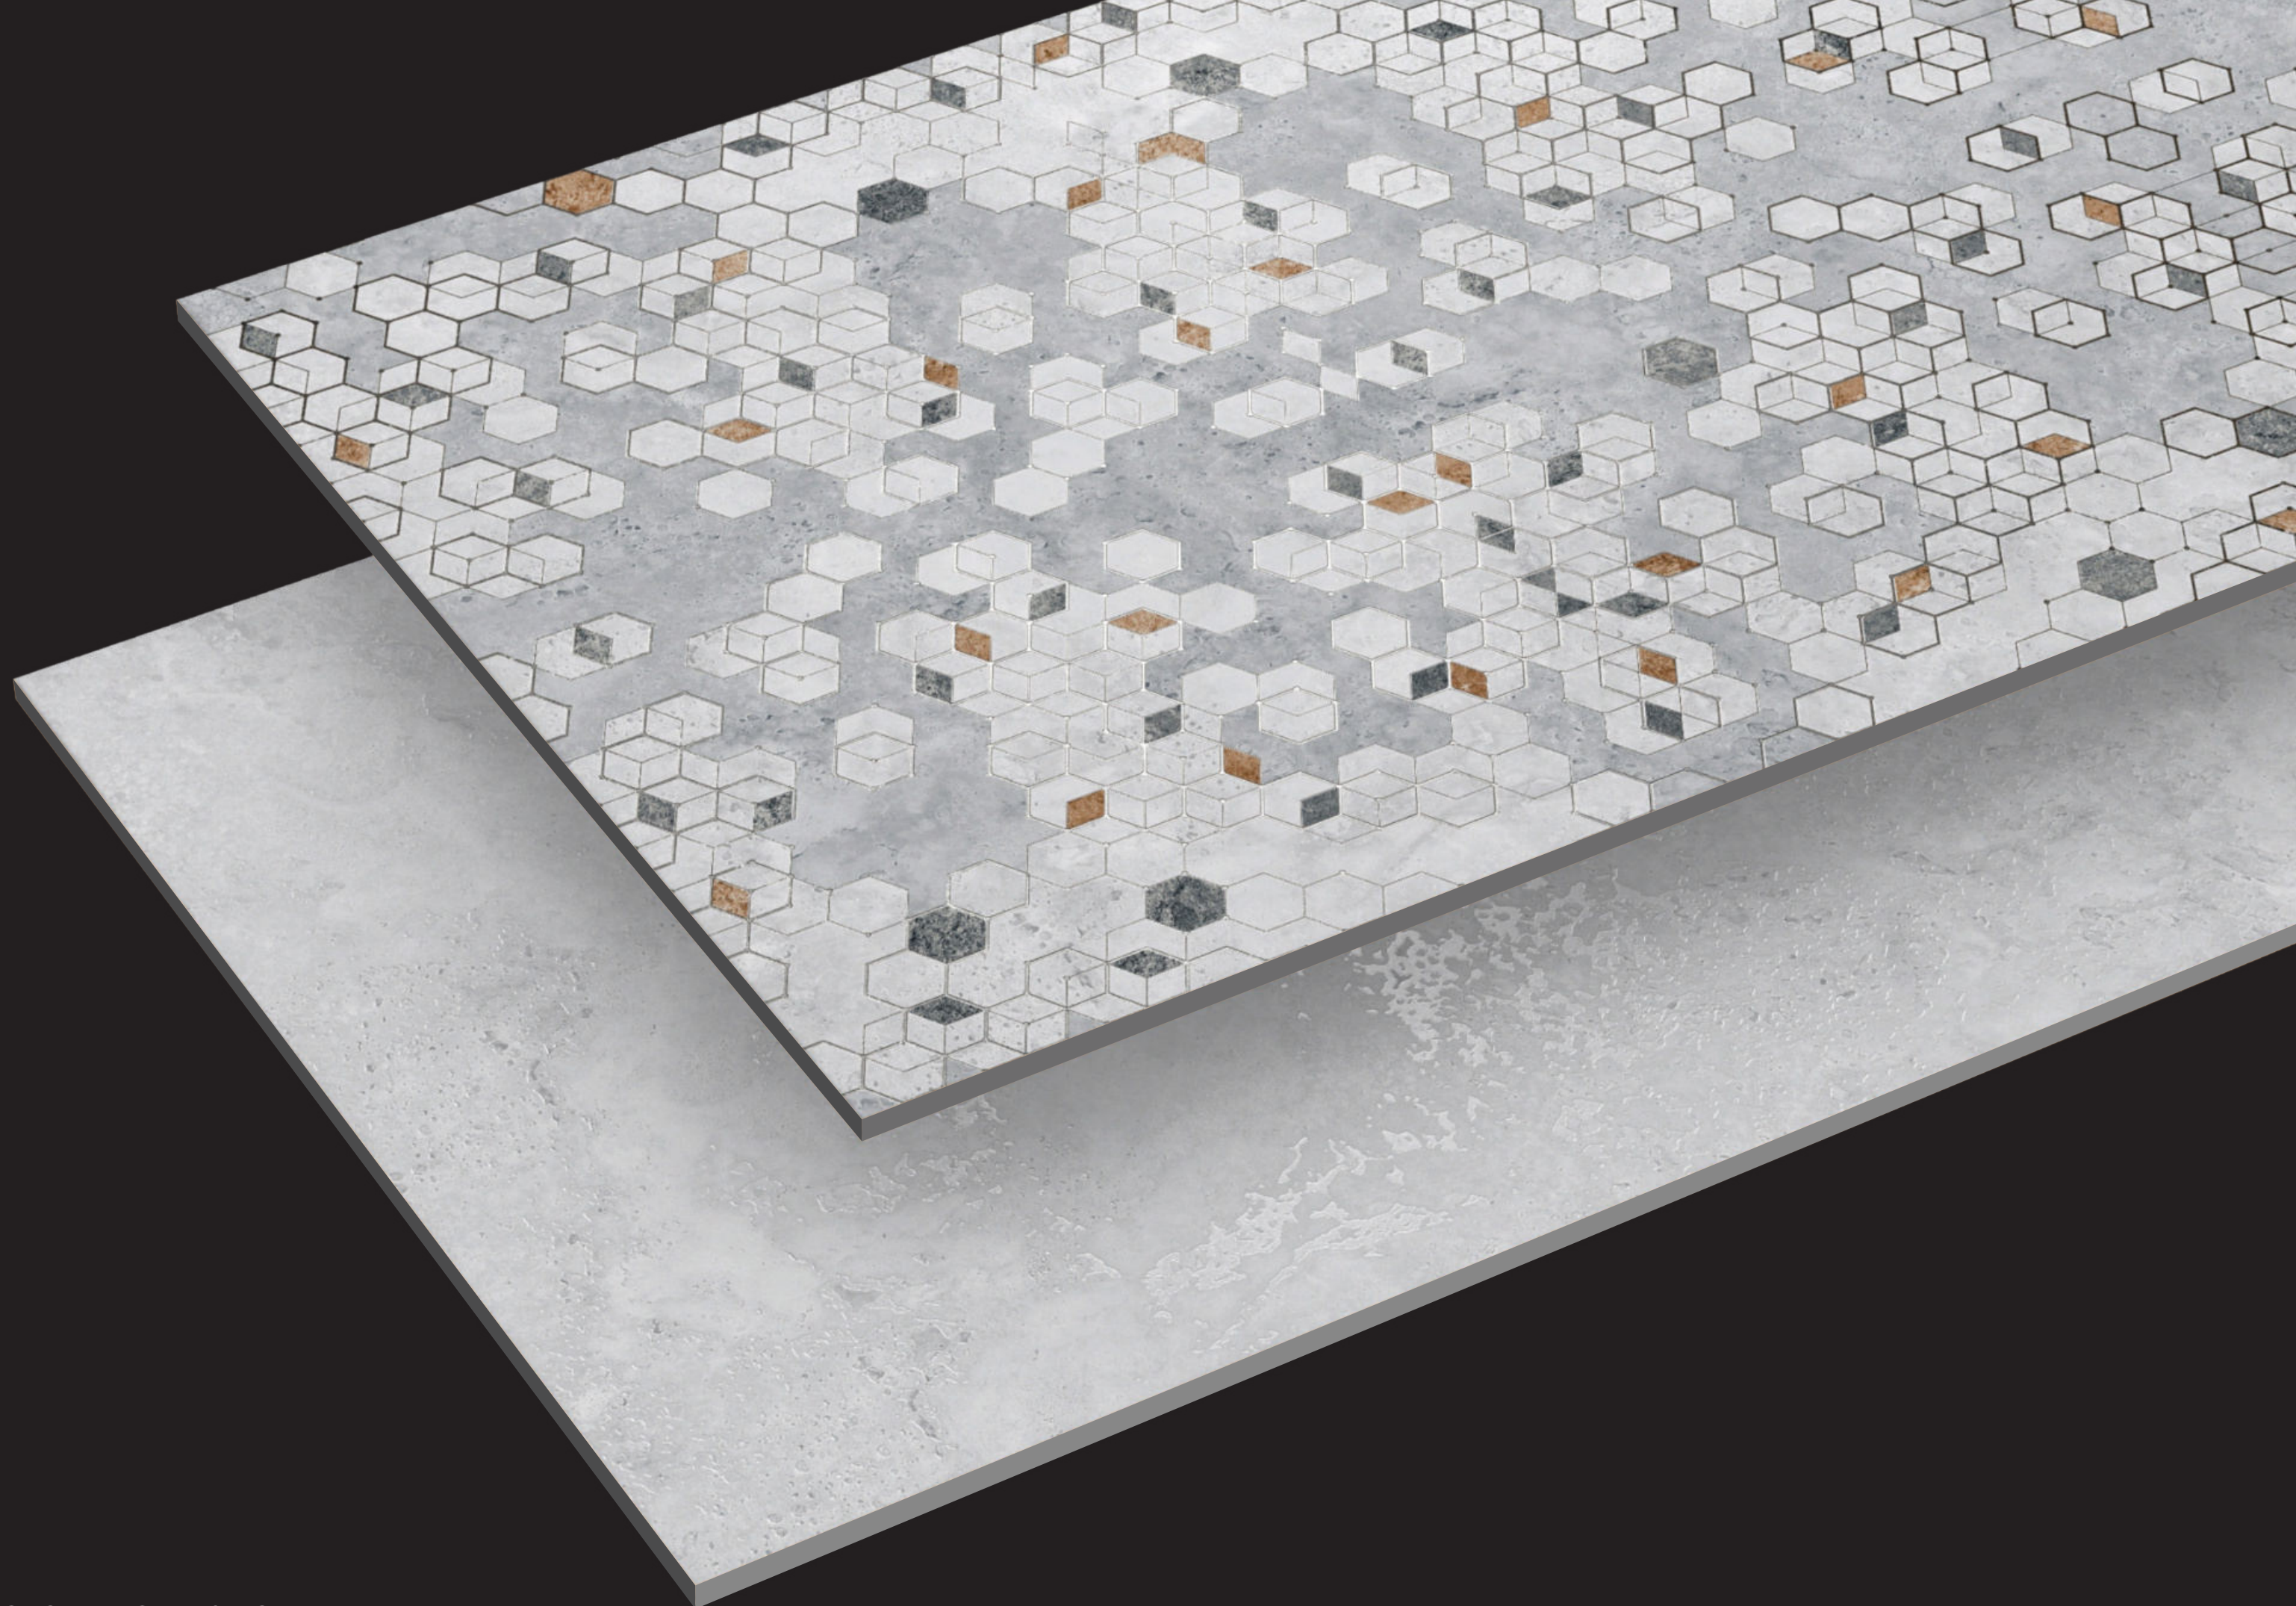

CASTELLO HL & LGY